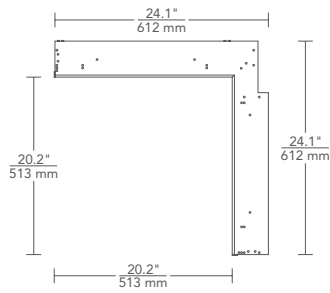

SPECIFICATIONS

VOLTAGE	120V or 277V (Concealed 10 gauge, low-voltage bus bar, order 12-volt remote transformer (sold separately))
CEILING APERTURE	1.5" beveled
CEILING APPEARANCE	Flanged or Flangeless
HOUSING	IC Airtight (IC suitable up to R60 spray foam insulation)
GENERAL LISTING	ETL
CONSTRUCTION	Housing: 20 gauge sheet metal Extrusion: Aluminum
HARDWARE	Steel
FINISH	White Powder Coat
WARRANTY*	1 year

MERGE
shown flangeless

DIMENSIONS

Flanged wall-to-ceiling (side view)

Flangeless wall-to-ceiling (side view)

GRIDS

CONNECTOR/TRANSITION

SYSTEM	TYPE	CEILING APPEARANCE	OUTPUT	FINISH
RLS1	WTC	RF RECESSED FLANGED RL RECESSED FLANGELESS	0 NO OUTPUT - 12V BUS ONLY*	W MATTE WHITE
RLS1	WTC		0	W