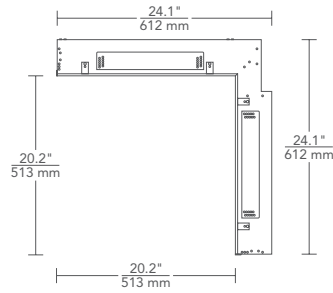

*Visit ELEMENT-lighting.com for specific warranty limitations and details.

Notes: Typical max run length is 40' for the low-voltage bus which can be powered from both sides for a total of 80'; system wattage will impact max run length

MERGE
shown flangeless

DIMENSIONS

Flanged wall-to-ceiling (side view)

Flangeless wall-to-ceiling (side view)

GRIDS

CONNECTOR/TRANSITION

SYSTEM	TYPE	CEILING APPEARANCE	OUTPUT	FINISH
RLS1	WTC	RF RECESSED FLANGED RL RECESSED FLANGELESS	0 NO OUTPUT - 12V BUS ONLY*	W MATTE WHITE
RLS1	WTC		0	W