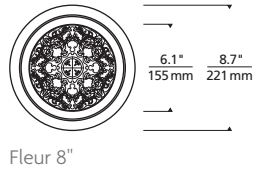

REFLECTIONS

FLEUR FLANGED INDIRECT DOWNLIGHT

techlighting.com

PHOTOMETRICS*

*For latest photometrics, please visit www.ELEMENT-Lighting.com

FLEUR FLANGED 5"

Total Lumen Output:	684
Total Power:	9
Luminaire Efficacy:	76
Color Temp:	3000K
CRI:	90+