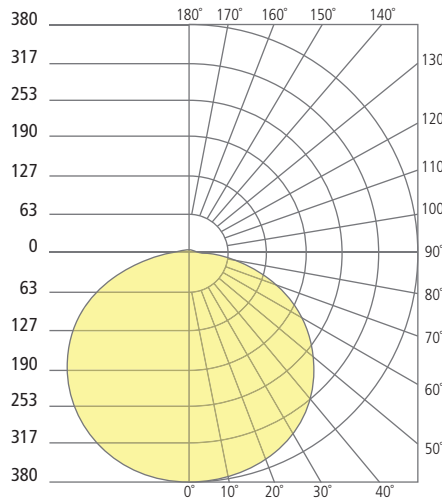

REFLECTIONS

FLEUR FLANGED INDIRECT DOWNLIGHT

techlighting.com

PHOTOMETRICS*

*For latest photometrics, please visit www.ELEMENT-Lighting.com

FLEUR FLANGED 5"

Total Lumen Output:	684
Total Power:	9
Luminaire Efficacy:	76
Color Temp:	3000K
CRI:	90+

FLEUR FLANGED 8"

Total Lumen Output:	1255
Total Power:	15
Luminaire Efficacy:	84
Color Temp:	3000K
CRI:	90+

FLEUR FLANGED 12"

Total Lumen Output:	1989
Total Power:	31
Luminaire Efficacy:	64
Color Temp:	3000K
CRI:	90+