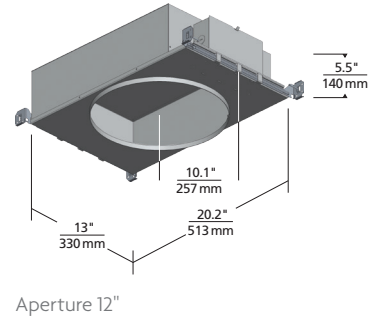

REFLECTIONS

FLEUR FLANGED INDIRECT DOWNLIGHT

techlighting.com

PHOTOMETRICS*

*For latest photometrics, please visit www.ELEMENT-Lighting.com

FLEUR FLANGED 5"

Total Lumen Output:	684
Total Power:	9
Luminaire Efficacy:	76
Color Temp:	3000K
CRI:	90+

FLEUR FLANGED 8"

Total Lumen Output:	1255
Total Power:	15
Luminaire Efficacy:	84
Color Temp:	3000K
CRI:	90+

FLEUR FLANGED 12"

Total Lumen Output:	1989
Total Power:	31
Luminaire Efficacy:	64
Color Temp:	3000K
CRI:	90+