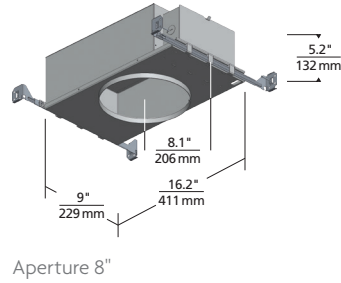

REFLECTIONS

FLEUR FLANGED INDIRECT DOWNLIGHT

techlighting.com

PHOTOMETRICS*

*For latest photometrics, please visit www.ELEMENT-Lighting.com

FLEUR FLANGED 5"

Total Lumen Output:	684
Total Power:	9
Luminaire Efficacy:	76
Color Temp:	3000K
CRI:	90+

FLEUR FLANGED 8"

Total Lumen Output:	1255
Total Power:	15
Luminaire Efficacy:	84
Color Temp:	3000K
CRI:	90+

FLEUR FLANGED 12"

Total Lumen Output:	1989
Total Power:	31
Luminaire Efficacy:	64
Color Temp:	3000K
CRI:	90+