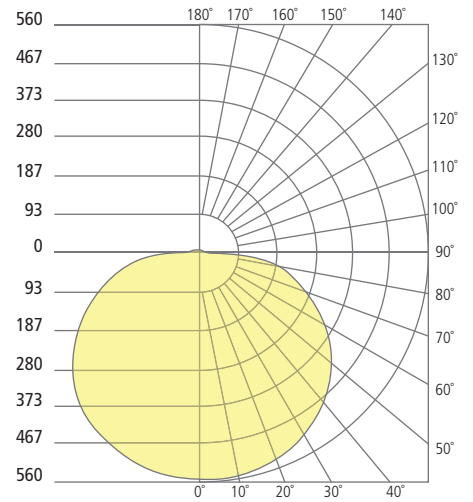

REFLECTIONS

FLEUR FLANGED INDIRECT DOWNLIGHT

techlighting.com

PHOTOMETRICS*

*For latest photometrics, please visit www.ELEMENT-Lighting.com

FLEUR FLANGED 5"

Total Lumen Output:	684
Total Power:	9
Luminaire Efficacy:	76
Color Temp:	3000K
CRI:	90+

FLEUR FLANGED 8"

Total Lumen Output:	1255
Total Power:	15
Luminaire Efficacy:	84
Color Temp:	3000K
CRI:	90+

FLEUR FLANGED 12"

Total Lumen Output:	1989
Total Power:	31
Luminaire Efficacy:	64
Color Temp:	3000K
CRI:	90+