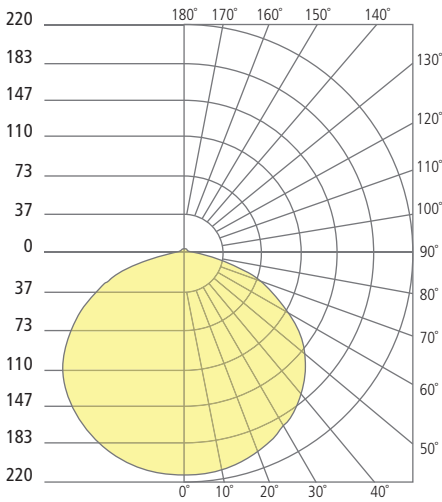

REFLECTIONS

FLEUR FLANGED INDIRECT DOWNLIGHT

techlighting.com

PHOTOMETRICS*

*For latest photometrics, please visit www.ELEMENT-Lighting.com

FLEUR FLANGED 5"

Total Lumen Output:	684
Total Power:	9
Luminaire Efficacy:	76
Color Temp:	3000K
CRI:	90+

FLEUR FLANGED 8"

Total Lumen Output:	1255
Total Power:	15
Luminaire Efficacy:	84
Color Temp:	3000K
CRI:	90+

FLEUR FLANGED 12"

Total Lumen Output:	1989
Total Power:	31
Luminaire Efficacy:	64
Color Temp:	3000K
CRI:	90+