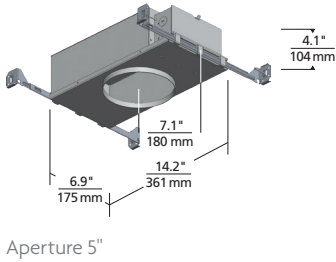

REFLECTIONS

FLEUR FLANGED INDIRECT DOWNLIGHT

techlighting.com

PHOTOMETRICS*

*For latest photometrics, please visit www.ELEMENT-Lighting.com

FLEUR FLANGED 5"

Total Lumen Output:	684
Total Power:	9
Luminaire Efficacy:	76
Color Temp:	3000K
CRI:	90+

FLEUR FLANGED 8"

Total Lumen Output:	1255
Total Power:	15
Luminaire Efficacy:	84
Color Temp:	3000K
CRI:	90+

FLEUR FLANGED 12"

Total Lumen Output:	1989
Total Power:	31
Luminaire Efficacy:	64
Color Temp:	3000K
CRI:	90+