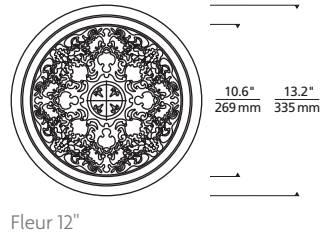

REFLECTIONS

FLEUR FLANGED INDIRECT DOWNLIGHT

techlighting.com

PHOTOMETRICS*

*For latest photometrics, please visit www.ELEMENT-Lighting.com

FLEUR FLANGED 5"

Total Lumen Output:	684
Total Power:	9
Luminaire Efficacy:	76
Color Temp:	3000K
CRI:	90+