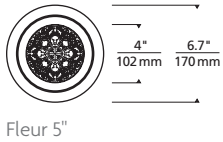

REFLECTIONS

FLEUR FLANGED INDIRECT DOWNLIGHT

techlighting.com

PHOTOMETRICS*

*For latest photometrics, please visit www.ELEMENT-Lighting.com

FLEUR FLANGED 5"

Total Lumen Output:	684
Total Power:	9
Luminaire Efficacy:	76
Color Temp:	3000K
CRI:	90+