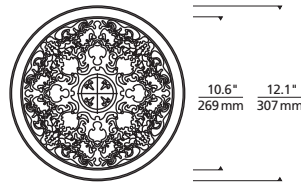

REFLECTIONS

FLEUR FLANGELESS INDIRECT DOWNLIGHT

techlighting.com

Fleur 5"

Fleur 8"

Fleur 12"

Aperture 5"

Aperture 8"