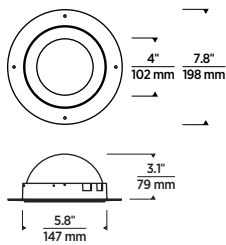

REFLECTIONS

INDIRECT DOWNLIGHT - REMODEL

DOMES / TRIM

5" FLANGED

8" FLANGED

12" FLANGED

5" FLANGELESS

8" FLANGELESS