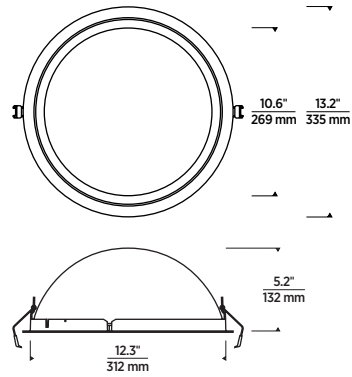

REFLECTIONS

INDIRECT DOWNLIGHT - REMODEL

DOMES / TRIM

5" FLANGED

8" FLANGED

12" FLANGED

5" FLANGELESS

8" FLANGELESS