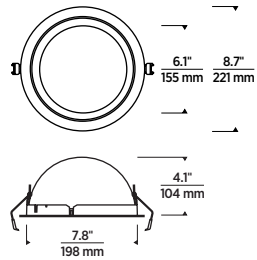

REFLECTIONS

INDIRECT DOWNLIGHT - REMODEL

DOMES / TRIM

5" FLANGED

8" FLANGED

12" FLANGED

5" FLANGELESS

8" FLANGELESS