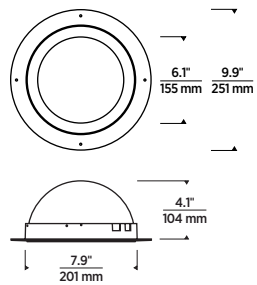

REFLECTIONS

INDIRECT DOWNLIGHT - REMODEL

DOMES / TRIM

5" FLANGED

8" FLANGED

12" FLANGED

5" FLANGELESS

8" FLANGELESS