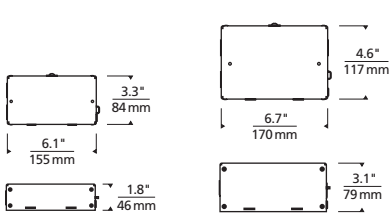

12" FLANGELESS

REMOTE JUNCTION BOX

J-BOX FOR 5" AND 8"

J-BOX FOR 12"

FLANGED

FLANGELESS WITH INTEGRATED MUD PLATE

REFLECTIONS

INDIRECT DOWNLIGHT - REMODEL