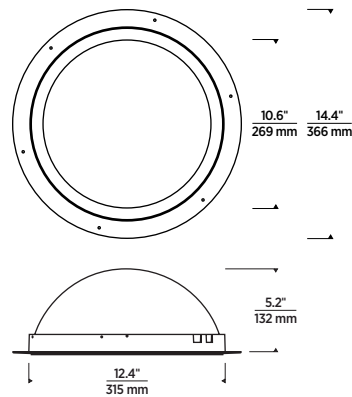

12" FLANGELESS