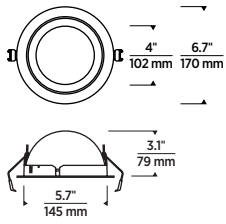

REFLECTIONS

INDIRECT DOWNLIGHT - REMODEL

DOMES / TRIM

5" FLANGED

8" FLANGED

12" FLANGED

5" FLANGELESS

8" FLANGELESS