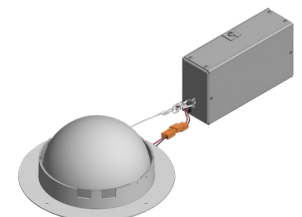

## DOMES/TRIM WITH REMOTE JUNCTION BOX

Flanged 5"

Flangeless 5"

J-Box (side view/top view)

3/4 Flanged View

Flanged 8"

Flangeless 8"

J-Box (side view/top view)

3/4 Flangeless View with integrated mud plate

Flanged 12"

Flangeless 12"

J-Box (side view/top view)