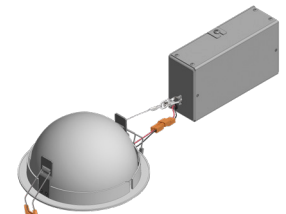

## DOMES/TRIM WITH REMOTE JUNCTION BOX

Flanged 5"

Flangeless 5"

J-Box (side view/top view)

3/4 Flanged View

Flanged 8"

Flangeless 8"

J-Box (side view/top view)