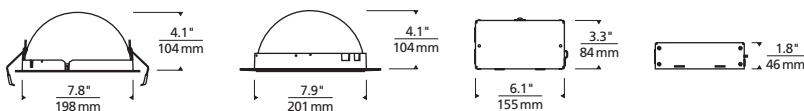

## DOMES/TRIM WITH REMOTE JUNCTION BOX

Flanged 5"

Flangeless 5"

J-Box (side view/top view)

3/4 Flanged View

Flanged 8"

Flangeless 8"

J-Box (side view/top view)