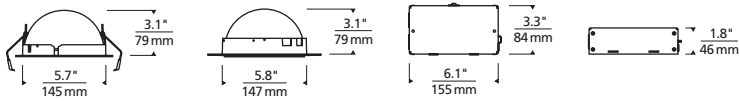

## DOMES/TRIM

Fleur Flanged 5"

Fleur Flanged 8"

Fleur Flanged 12"

Fleur Flangeless\* 5"

\*shown with plaster plate

Fleur Flangeless\* 8"

Fleur Flangeless\* 12"

## DOMES/TRIM WITH REMOTE JUNCTION BOX

Flanged 5"

Flangeless 5"

J-Box (side view/top view)

3/4 Flanged View

Flanged 8"

Flangeless 8"

J-Box (side view/top view)