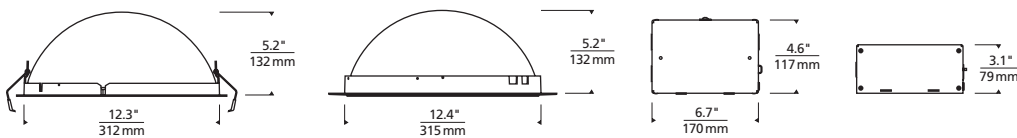

## DOMES/TRIM WITH REMOTE JUNCTION BOX

Flanged 5"

Flangeless 5"

J-Box (side view/top view)

3/4 Flanged View

Flanged 8"

Flangeless 8"

J-Box (side view/top view)

3/4 Flangeless View with integrated mud plate

Flanged 12"

Flangeless 12"

J-Box (side view/top view)