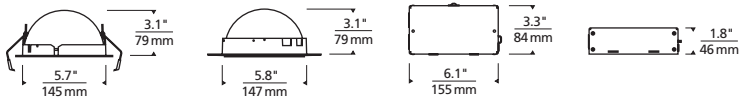

*HL2W - 120V INPUT VOLTAGE ONLY.

**ALL DRIVERS EXCEPT LUTRON HL2W ARE UNV = 120V/277V INPUT VOLTAGE.

DOMES/TRIM

Skye Flanged 5"

Skye Flanged 8"

Skye Flanged 12"

Skye Flangeless* 5"
*shown with plaster plate

Skye Flangeless* 8"

Skye Flangeless* 12"

DOMES/TRIM WITH REMOTE JUNCTION BOX

Flanged 5"

Flangeless 5"

J-Box (side view/top view)

3/4 Flanged View

Flanged 8"