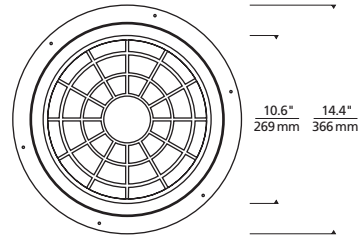

Innovative, first-of-its-kind technology in architectural downlights, ELEMENT Reflections Remodel combines decorative recessed domes with beautifully controlled, reduced-glare indirect LED illumination. ELEMENT Reflections Remodel domes (available in 5", 8" and 12" diameters) are recessed into the ceiling plane and act as reflectors to a completely hidden ring of up-firing LEDs.

*HL2W - 120V INPUT VOLTAGE ONLY.

**ALL DRIVERS EXCEPT LUTRON HL2W ARE UNV = 120V/277V INPUT VOLTAGE.

DOMES/TRIM

Skye Flanged 5"

Skye Flanged 8"

Skye Flanged 12"

Skye Flangeless* 5"
*shown with plaster plate

Skye Flangeless* 8"

Skye Flangeless* 12"

DOMES/TRIM WITH REMOTE JUNCTION BOX

Flanged 5"

Flangeless 5"

J-Box (side view/top view)

3/4 Flanged View

Flanged 8"