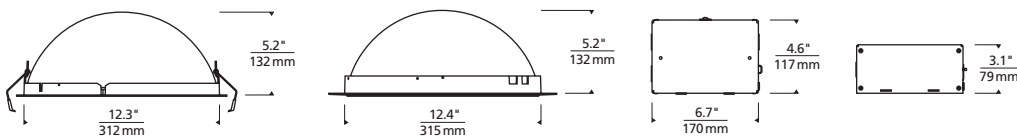

Skye Flangeless* 8"

Skye Flangeless* 12"

DOMES/TRIM WITH REMOTE JUNCTION BOX

Flanged 5"

Flangeless 5"

J-Box (side view/top view)

3/4 Flanged View

Flanged 8"

Flangeless 8"

J-Box (side view/top view)

3/4 Flangeless View with integrated mud plate

Flanged 12"

Flangeless 12"

J-Box (side view/top view)

PHOTOMETRICS*

*For latest photometrics, please visit www.ELEMENT-Lighting.com