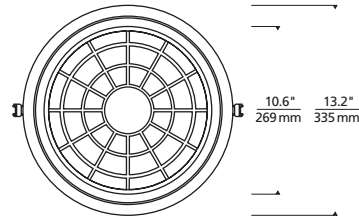

*HL2W - 120V INPUT VOLTAGE ONLY.

**ALL DRIVERS EXCEPT LUTRON HL2W ARE UNV = 120V/277V INPUT VOLTAGE.

DOMES/TRIM

Skye Flanged 5"

Skye Flanged 8"

Skye Flanged 12"

Skye Flangeless* 5"
*shown with plaster plate

Skye Flangeless* 8"

Skye Flangeless* 12"

DOMES/TRIM WITH REMOTE JUNCTION BOX

Flanged 5"

Flangeless 5"

J-Box (side view/top view)

3/4 Flanged View

Flanged 8"