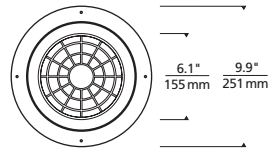

*HL2W - 120V INPUT VOLTAGE ONLY.

**ALL DRIVERS EXCEPT LUTRON HL2W ARE UNV = 120V/277V INPUT VOLTAGE.

DOMES/TRIM

Skye Flanged 5"

Skye Flanged 8"

Skye Flanged 12"

Skye Flangeless* 5"
*shown with plaster plate