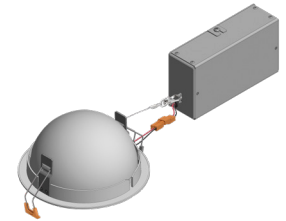

Innovative, first-of-its-kind technology in architectural downlights, ELEMENT Reflections Remodel combines decorative recessed domes with beautifully controlled, reduced-glare indirect LED illumination. ELEMENT Reflections Remodel domes (available in 5", 8" and 12" diameters) are recessed into the ceiling plane and act as reflectors to a completely hidden ring of up-firing LEDs.

*HL2W - 120V INPUT VOLTAGE ONLY.

**ALL DRIVERS EXCEPT LUTRON HL2W ARE UNV = 120V/277V INPUT VOLTAGE.

DOMES/TRIM

Skye Flanged 5"

Skye Flanged 8"

Skye Flanged 12"

Skye Flangeless* 5"
*shown with plaster plate

Skye Flangeless* 8"

Skye Flangeless* 12"

DOMES/TRIM WITH REMOTE JUNCTION BOX

Flanged 5"

Flangeless 5"

J-Box (side view/top view)

3/4 Flanged View

Flanged 8"

Flangeless 8"

J-Box (side view/top view)

3/4 Flangeless View with integrated mud plate

Flanged 12"

Flangeless 12"

J-Box (side view/top view)

PHOTOMETRICS*

*For latest photometrics, please visit www.ELEMENT-Lighting.com