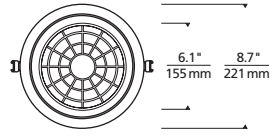

*HL2W - 120V INPUT VOLTAGE ONLY.

**ALL DRIVERS EXCEPT LUTRON HL2W ARE UNV = 120V/277V INPUT VOLTAGE.

DOMES/TRIM

Skye Flanged 5"

Skye Flanged 8"

Skye Flanged 12"

Skye Flangeless* 5"
*shown with plaster plate