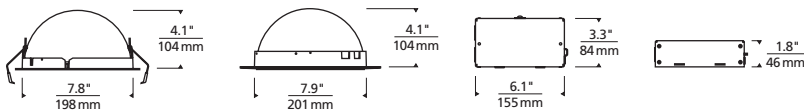

Skye Flangeless* 8"

Skye Flangeless* 12"

DOMES/TRIM WITH REMOTE JUNCTION BOX

Flanged 5"

Flangeless 5"

J-Box (side view/top view)

3/4 Flanged View

Flanged 8"

Flangeless 8"

J-Box (side view/top view)

3/4 Flangeless View with integrated mud plate

Flanged 12"

Flangeless 12"

J-Box (side view/top view)

PHOTOMETRICS*

*For latest photometrics, please visit www.ELEMENT-Lighting.com