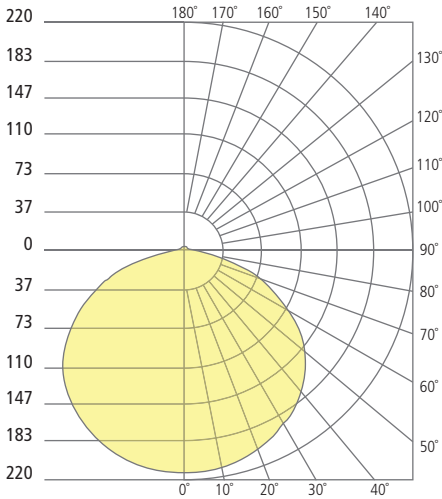

Flangeless 8"

J-Box (side view/top view)

3/4 Flangeless View with integrated mud plate

Flanged 12"

Flangeless 12"

J-Box (side view/top view)

PHOTOMETRICS*

*For latest photometrics, please visit www.ELEMENT-Lighting.com

SKYE 5"

Total Lumen Output: 684
 Total Power: 9
 Luminaire Efficacy: 76
 Color Temp: 3000K
 CRI: 90+

SKYE 8"

Total Lumen Output: 1255
 Total Power: 15
 Luminaire Efficacy: 84
 Color Temp: 3000K
 CRI: 90+

SKYE 12"

Total Lumen Output: 1989
 Total Power: 30.8
 Luminaire Efficacy: 64
 Color Temp: 3000K
 CRI: 90+

PROJECT INFO

FIXTURE TYPE & QUANTITY

JOB NAME & INFO

NOTES

© 2020 Tech Lighting, L.L.C. All rights reserved. The "Tech Lighting" graphic is a registered trademark. Tech Lighting reserves the right to change specifications for product improvements without notification.