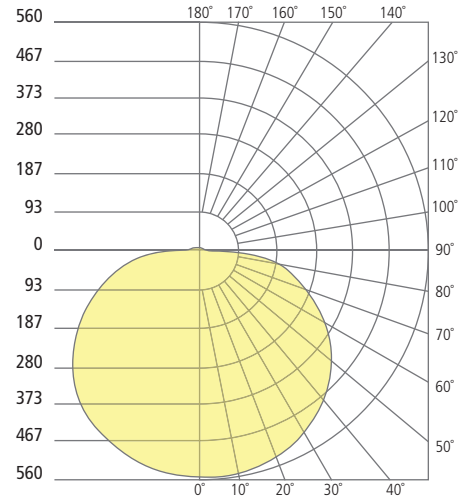

Flangeless 8"

J-Box (side view/top view)

3/4 Flangeless View with integrated mud plate

Flanged 12"

Flangeless 12"

J-Box (side view/top view)

PHOTOMETRICS*

*For latest photometrics, please visit www.ELEMENT-Lighting.com

SKYE 5"

Total Lumen Output: 684
 Total Power: 9
 Luminaire Efficacy: 76
 Color Temp: 3000K
 CRI: 90+

SKYE 8"

Total Lumen Output: 1255
 Total Power: 15
 Luminaire Efficacy: 84
 Color Temp: 3000K
 CRI: 90+

SKYE 12"

Total Lumen Output: 1989
 Total Power: 30.8
 Luminaire Efficacy: 64
 Color Temp: 3000K
 CRI: 90+

PROJECT INFO

FIXTURE TYPE & QUANTITY

JOB NAME & INFO

NOTES

© 2020 Tech Lighting, L.L.C. All rights reserved. The "Tech Lighting" graphic is a registered trademark. Tech Lighting reserves the right to change specifications for product improvements without notification.