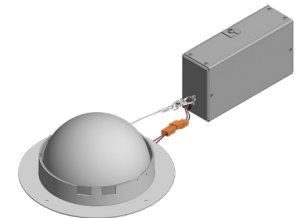

Innovative, first-of-its-kind technology in architectural downlights, ELEMENT Reflections Remodel combines decorative recessed domes with beautifully controlled, reduced-glare indirect LED illumination. ELEMENT Reflections Remodel domes (available in 5", 8" and 12" diameters) are recessed into the ceiling plane and act as reflectors to a completely hidden ring of up-firing LEDs.

*HL2W - 120V INPUT VOLTAGE ONLY.

**ALL DRIVERS EXCEPT LUTRON HL2W ARE UNV = 120V/277V INPUT VOLTAGE.

DOMES/TRIM

Skye Flanged 5"

Skye Flanged 8"

Skye Flanged 12"

Skye Flangeless* 5"
*shown with plaster plate

Skye Flangeless* 8"

Skye Flangeless* 12"

DOMES/TRIM WITH REMOTE JUNCTION BOX

Flanged 5"

Flangeless 5"

J-Box (side view/top view)

3/4 Flanged View

Flanged 8"

Flangeless 8"

J-Box (side view/top view)

3/4 Flangeless View with integrated mud plate

Flanged 12"

Flangeless 12"

J-Box (side view/top view)

PHOTOMETRICS*

*For latest photometrics, please visit www.ELEMENT-Lighting.com