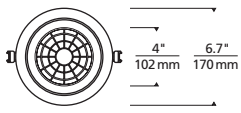

*HL2W - 120V INPUT VOLTAGE ONLY.

**ALL DRIVERS EXCEPT LUTRON HL2W ARE UNV = 120V/277V INPUT VOLTAGE.

DOMES/TRIM

Skye Flanged 5"

Skye Flanged 8"

Skye Flanged 12"

Skye Flangeless* 5"
*shown with plaster plate