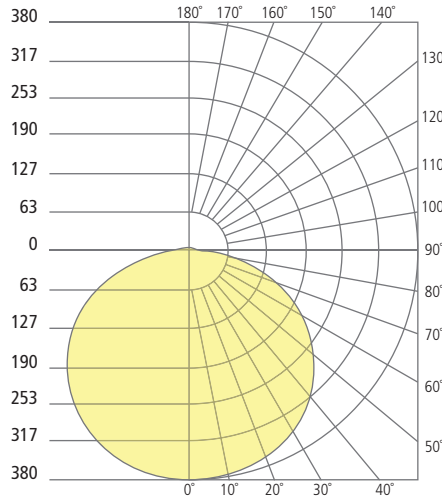

Flangeless 8"

J-Box (side view/top view)

3/4 Flangeless View with integrated mud plate

Flanged 12"

Flangeless 12"

J-Box (side view/top view)

PHOTOMETRICS*

*For latest photometrics, please visit www.ELEMENT-Lighting.com

SKYE 5"

Total Lumen Output: 684
 Total Power: 9
 Luminaire Efficacy: 76
 Color Temp: 3000K
 CRI: 90+

SKYE 8"

Total Lumen Output: 1255
 Total Power: 15
 Luminaire Efficacy: 84
 Color Temp: 3000K
 CRI: 90+

SKYE 12"

Total Lumen Output: 1989
 Total Power: 30.8
 Luminaire Efficacy: 64
 Color Temp: 3000K
 CRI: 90+

PROJECT INFO

FIXTURE TYPE & QUANTITY

JOB NAME & INFO

NOTES

© 2020 Tech Lighting, L.L.C. All rights reserved. The "Tech Lighting" graphic is a registered trademark. Tech Lighting reserves the right to change specifications for product improvements without notification.