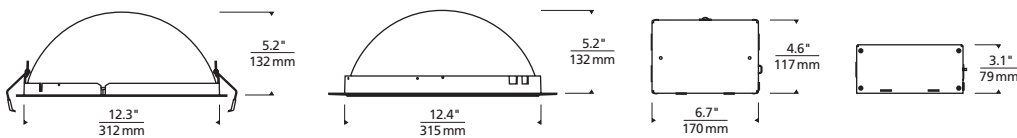

Torus Flangeless* 8"

Torus Flangeless* 12"

DOMES/TRIM WITH REMOTE JUNCTION BOX

Flanged 5"

Flangeless 5"

J-Box (side view/top view)

3/4 Flanged View

Flanged 8"

Flangeless 8"

J-Box (side view/top view)

Flanged 12"

Flangeless 12"

J-Box (side view/top view)

3/4 Flangeless View with integrated mud plate

PHOTOMETRICS*

*For latest photometrics, please visit www.ELEMENT-Lighting.com