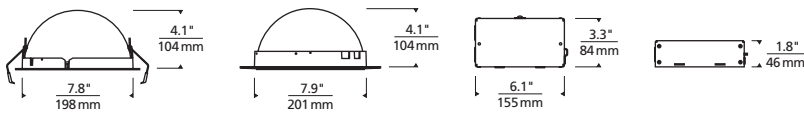

Torus Flangeless* 8"

Torus Flangeless* 12"

DOMES/TRIM WITH REMOTE JUNCTION BOX

Flanged 5"

Flangeless 5"

J-Box (side view/top view)

3/4 Flanged View

Flanged 8"

Flangeless 8"

J-Box (side view/top view)

Flanged 12"

Flangeless 12"

J-Box (side view/top view)

3/4 Flangeless View with integrated mud plate

PHOTOMETRICS*

*For latest photometrics, please visit www.ELEMENT-Lighting.com