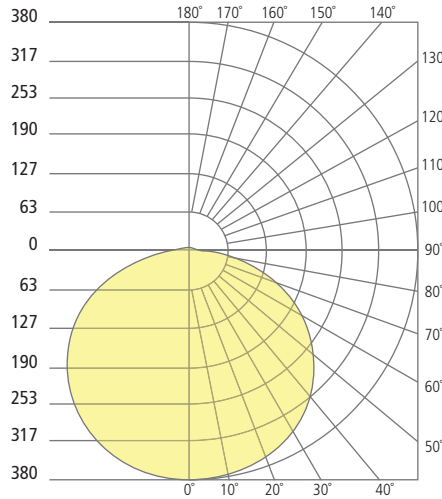

Flangeless 8"

J-Box (side view/top view)

Flanged 12"

Flangeless 12"

J-Box (side view/top view)

3/4 Flangeless View with integrated mud plate

PHOTOMETRICS*

*For latest photometrics, please visit www.ELEMENT-Lighting.com

TORUS 5"

Total Lumen Output: 684
 Total Power: 9
 Luminaire Efficacy: 76
 Color Temp: 3000K
 CRI: 90+

TORUS 8"

Total Lumen Output: 1255
 Total Power: 15
 Luminaire Efficacy: 84
 Color Temp: 3000K
 CRI: 90+

TORUS 12"

Total Lumen Output: 1989
 Total Power: 31
 Luminaire Efficacy: 64
 Color Temp: 3000K
 CRI: 90+

PROJECT INFO

FIXTURE TYPE & QUANTITY

JOB NAME & INFO

NOTES

© 2020 Tech Lighting, L.L.C. All rights reserved. The "Tech Lighting" graphic is a registered trademark. Tech Lighting reserves the right to change specifications for product improvements without notification.