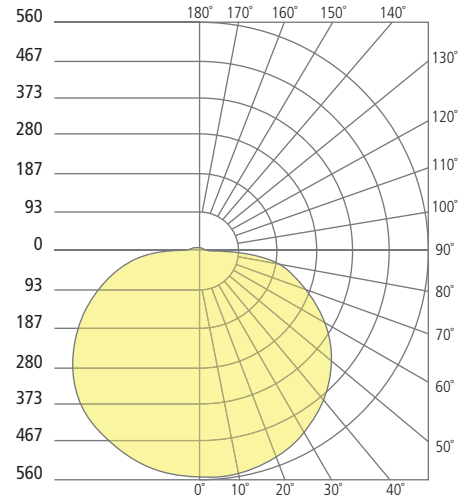

Flangeless 8"

J-Box (side view/top view)

Flanged 12"

Flangeless 12"

J-Box (side view/top view)

3/4 Flangeless View with integrated mud plate

PHOTOMETRICS*

*For latest photometrics, please visit www.ELEMENT-Lighting.com

TORUS 5"

Total Lumen Output: 684
 Total Power: 9
 Luminaire Efficacy: 76
 Color Temp: 3000K
 CRI: 90+

TORUS 8"

Total Lumen Output: 1255
 Total Power: 15
 Luminaire Efficacy: 84
 Color Temp: 3000K
 CRI: 90+

TORUS 12"

Total Lumen Output: 1989
 Total Power: 31
 Luminaire Efficacy: 64
 Color Temp: 3000K
 CRI: 90+

PROJECT INFO

FIXTURE TYPE & QUANTITY

JOB NAME & INFO

NOTES

© 2020 Tech Lighting, L.L.C. All rights reserved. The "Tech Lighting" graphic is a registered trademark. Tech Lighting reserves the right to change specifications for product improvements without notification.