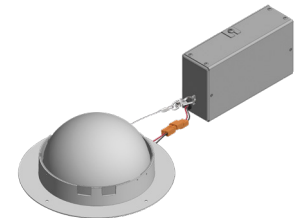

REFLECTIONS

REMODEL TORUS INDIRECT DOWNLIGHT

Innovative, first-of-its-kind technology in architectural downlights, ELEMENT Reflections Remodel combines decorative recessed domes with beautifully controlled, reduced-glare indirect LED illumination. ELEMENT Reflections Remodel domes (available in 5", 8" and 12" diameters) are recessed into the ceiling plane and act as reflectors to a completely hidden ring of up-firing LEDs.

The Torus dome transforms beautiful three-dimensional geometry for dramatic visual interest with the subtle play of light and shadow. All ELEMENT Reflections domes also offer two ceiling appearance options: flanged for a more traditional ceiling appearance; or flangeless for a smooth, mudded-in ceiling appearance.

Flangeless 8"

J-Box (side view/top view)

Flanged 12"

Flangeless 12"

J-Box (side view/top view)

3/4 Flangeless View with integrated mud plate

PHOTOMETRICS*

*For latest photometrics, please visit www.ELEMENT-Lighting.com