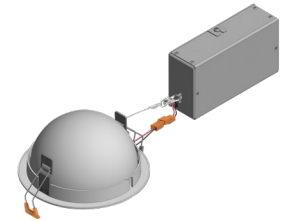

REFLECTIONS

REMODEL TORUS INDIRECT DOWNLIGHT

Innovative, first-of-its-kind technology in architectural downlights, ELEMENT Reflections Remodel combines decorative recessed domes with beautifully controlled, reduced-glare indirect LED illumination. ELEMENT Reflections Remodel domes (available in 5", 8" and 12" diameters) are recessed into the ceiling plane and act as reflectors to a completely hidden ring of up-firing LEDs.

*HL2W - 120V INPUT VOLTAGE ONLY.

**ALL DRIVERS EXCEPT LUTRON HL2W ARE UNV = 120V/277V INPUT VOLTAGE.

DOMES/TRIM

Torus Flanged 5"

Torus Flanged 8"

Torus Flanged 12"

Torus Flangeless* 5"

*shown with plaster plate

Torus Flangeless* 8"

Torus Flangeless* 12"

DOMES/TRIM WITH REMOTE JUNCTION BOX

Flanged 5"

Flangeless 5"

J-Box (side view/top view)

3/4 Flanged View

Flanged 8"

Flangeless 8"

J-Box (side view/top view)

Flanged 12"

Flangeless 12"

J-Box (side view/top view)

3/4 Flangeless View with integrated mud plate

PHOTOMETRICS*

*For latest photometrics, please visit www.ELEMENT-Lighting.com