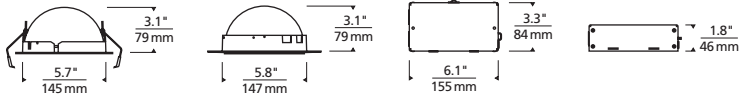

*HL2W - 120V INPUT VOLTAGE ONLY.

**ALL DRIVERS EXCEPT LUTRON HL2W ARE UNV = 120V/277V INPUT VOLTAGE.

DOMES/TRIM

Torus Flanged 5"

Torus Flanged 8"

Torus Flanged 12"

Torus Flangeless* 5"

*shown with plaster plate

Torus Flangeless* 8"

Torus Flangeless* 12"

DOMES/TRIM WITH REMOTE JUNCTION BOX

Flanged 5"

Flangeless 5"

J-Box (side view/top view)

3/4 Flanged View

Flanged 8"