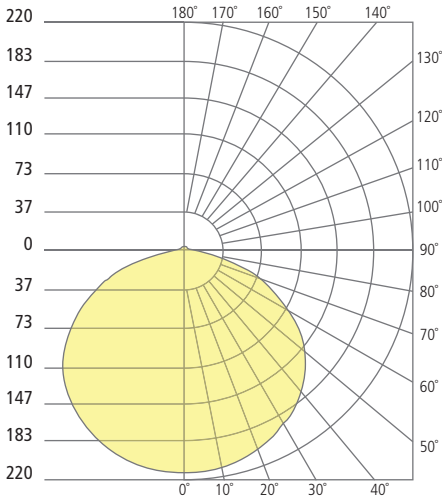

Flangeless 8"

J-Box (side view/top view)

Flanged 12"

Flangeless 12"

J-Box (side view/top view)

3/4 Flangeless View with integrated mud plate

PHOTOMETRICS*

*For latest photometrics, please visit www.ELEMENT-Lighting.com

TORUS 5"

Total Lumen Output: 684
 Total Power: 9
 Luminaire Efficacy: 76
 Color Temp: 3000K
 CRI: 90+

TORUS 8"

Total Lumen Output: 1255
 Total Power: 15
 Luminaire Efficacy: 84
 Color Temp: 3000K
 CRI: 90+

TORUS 12"

Total Lumen Output: 1989
 Total Power: 31
 Luminaire Efficacy: 64
 Color Temp: 3000K
 CRI: 90+

PROJECT INFO

FIXTURE TYPE & QUANTITY

JOB NAME & INFO

NOTES

© 2020 Tech Lighting, L.L.C. All rights reserved. The "Tech Lighting" graphic is a registered trademark. Tech Lighting reserves the right to change specifications for product improvements without notification.