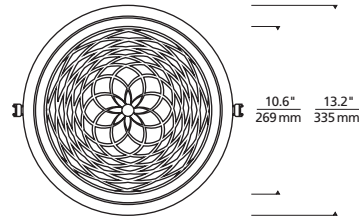

*HL2W - 120V INPUT VOLTAGE ONLY.

**ALL DRIVERS EXCEPT LUTRON HL2W ARE UNV = 120V/277V INPUT VOLTAGE.

DOMES/TRIM

Torus Flanged 5"

Torus Flanged 8"

Torus Flanged 12"

Torus Flangeless* 5"

*shown with plaster plate

Torus Flangeless* 8"

Torus Flangeless* 12"

DOMES/TRIM WITH REMOTE JUNCTION BOX

Flanged 5"

Flangeless 5"

J-Box (side view/top view)

3/4 Flanged View

Flanged 8"