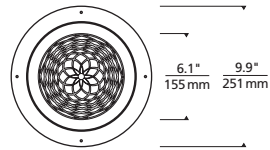

*HL2W - 120V INPUT VOLTAGE ONLY.

**ALL DRIVERS EXCEPT LUTRON HL2W ARE UNV = 120V/277V INPUT VOLTAGE.

DOMES/TRIM

Torus Flanged 5"

Torus Flanged 8"

Torus Flanged 12"

Torus Flangeless* 5"

*shown with plaster plate