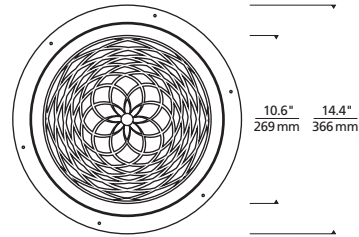

*HL2W - 120V INPUT VOLTAGE ONLY.

**ALL DRIVERS EXCEPT LUTRON HL2W ARE UNV = 120V/277V INPUT VOLTAGE.

DOMES/TRIM

Torus Flanged 5"

Torus Flanged 8"

Torus Flanged 12"

Torus Flangeless* 5"

*shown with plaster plate

Torus Flangeless* 8"

Torus Flangeless* 12"

DOMES/TRIM WITH REMOTE JUNCTION BOX

Flanged 5"

Flangeless 5"

J-Box (side view/top view)

3/4 Flanged View

Flanged 8"