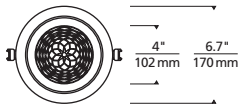

*HL2W - 120V INPUT VOLTAGE ONLY.

**ALL DRIVERS EXCEPT LUTRON HL2W ARE UNV = 120V/277V INPUT VOLTAGE.

DOMES/TRIM

Torus Flanged 5"

Torus Flanged 8"

Torus Flanged 12"

Torus Flangeless* 5"

*shown with plaster plate