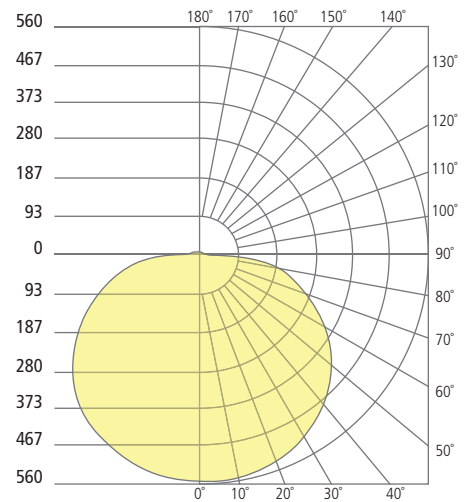

### PHOTOMETRICS\*

\*For latest photometrics, please visit [www.ELEMENT-Lighting.com](http://www.ELEMENT-Lighting.com)

#### TORUS FLANGELESS 5"

Total Lumen Output:	684
Total Power:	9
Luminaire Efficacy:	76
Color Temp:	3000K
CRI:	90+

#### TORUS FLANGELESS 8"

Total Lumen Output:	1255
Total Power:	15
Luminaire Efficacy:	84
Color Temp:	3000K
CRI:	90+

#### TORUS FLANGELESS 12"

Total Lumen Output:	1989
Total Power:	31
Luminaire Efficacy:	64
Color Temp:	3000K
CRI:	90+