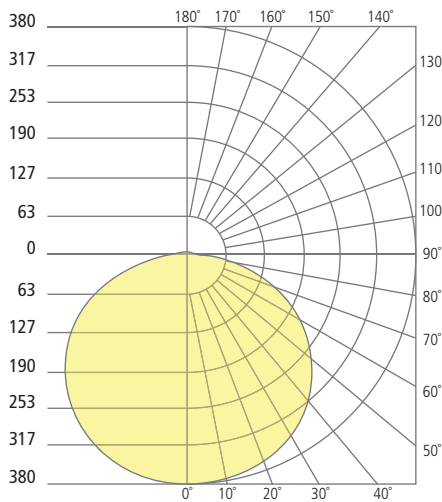

### PHOTOMETRICS\*

\*For latest photometrics, please visit [www.ELEMENT-Lighting.com](http://www.ELEMENT-Lighting.com)

#### TORUS FLANGELESS 5"

Total Lumen Output:	684
Total Power:	9
Luminaire Efficacy:	76
Color Temp:	3000K
CRI:	90+

#### TORUS FLANGELESS 8"

Total Lumen Output:	1255
Total Power:	15
Luminaire Efficacy:	84
Color Temp:	3000K
CRI:	90+

#### TORUS FLANGELESS 12"

Total Lumen Output:	1989
Total Power:	31
Luminaire Efficacy:	64
Color Temp:	3000K
CRI:	90+