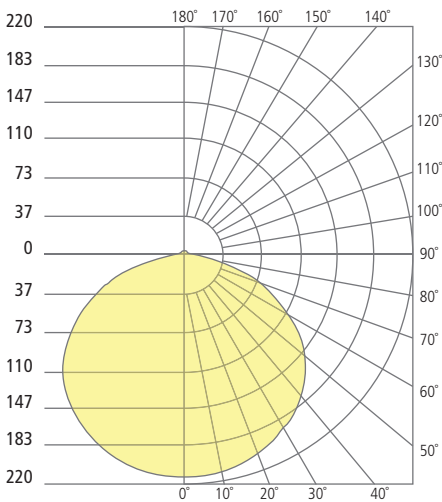

### PHOTOMETRICS\*

\*For latest photometrics, please visit [www.ELEMENT-Lighting.com](http://www.ELEMENT-Lighting.com)

#### TORUS FLANGELESS 5"

Total Lumen Output:	684
Total Power:	9
Luminaire Efficacy:	76
Color Temp:	3000K
CRI:	90+

#### TORUS FLANGELESS 8"

Total Lumen Output:	1255
Total Power:	15
Luminaire Efficacy:	84
Color Temp:	3000K
CRI:	90+

#### TORUS FLANGELESS 12"

Total Lumen Output:	1989
Total Power:	31
Luminaire Efficacy:	64
Color Temp:	3000K
CRI:	90+