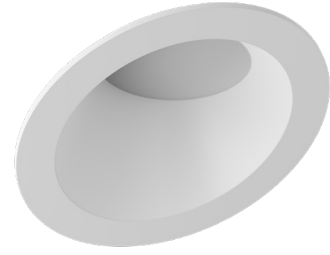

VERSE™ 3" LED

SLOPED CEILING DOWNLIGHTS

The VERSE 3" LED Sloped Ceiling Fixed Downlight offers a cost-effective alternative for residential, multifamily and hospitality applications without sacrificing aesthetics or quality. VERSE is IC-rated and provides a minimal profile without the need for a large housing. The LED subassembly and driver ship integrated with the housing which eliminates a second wiring step after the ceiling is installed.

- 879 lumens
- 2700K and 3000K; 90+ CRI
- Easy installation
- Light source is integrated as part of the housing
- One housing for round and square trim options
- 5.2" tall housing fits into shallow plenums
- Collar notches assist in the alignment of multiple housings
- IC-rated, airtight, wet-rated
- Patent pending
- Sold as a 2-Pack

ROUND

SQUARE

SPECIFICATIONS

	SLOPED FIXED	
	2700K	3000K
DELIVERED LUMENS	835	879
WATTS	9W	
EFFICACY	93	97
CRI	90+	
COLOR CONSISTENCY	3-step	
VOLTAGE	120V	
DIMMING ¹	Reverse phase, Forward phase, and TRIAC dimming down to 2% to 4% with several dimmers	
POWER SUPPLY	Constant current driver with +.9 power factor and +80% efficiency	
OPTICS	Diffused lens provides 60° beam spread	
CEILING APPEARANCE	Flanged up to 3/4" ceiling thickness	
CEILING APERTURE	4" ceiling cutout 2" aperture	
HOUSING	IC Airtight; suitable up to R60 spray foam insulation	
CONSTRUCTION	Housing: Galvanized Steel Trims: Die-Cast Aluminum	
FINISH	White (field paintable)	
GENERAL LISTINGS	ETL listed. Wet-rated.	
CALIFORNIA TITLE 24	Registered CEC Appliance Database. Can be used to comply with CEC 2019 Title 24 Part 6 (JA8-2016, JA8-2019).	
L70	50,000 hours min	
WARRANTY ²	5 years	