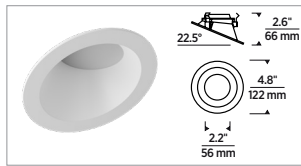

ROUND

SQUARE

SPECIFICATIONS

	SLOPED FIXED	
	2700K	3000K
DELIVERED LUMENS	835	879
WATTS	9W	
EFFICACY	93	97
CRI	90+	
COLOR CONSISTENCY	3-step	
VOLTAGE	120V	
DIMMING ¹	Reverse phase, Forward phase, and TRIAC dimming down to 2% to 4% with several dimmers	
POWER SUPPLY	Constant current driver with +.9 power factor and +80% efficiency	
OPTICS	Diffused lens provides 60° beam spread	
CEILING APPEARANCE	Flanged up to 3/4" ceiling thickness	
CEILING APERTURE	4" ceiling cutout 2" aperture	
HOUSING	IC Airtight; suitable up to R60 spray foam insulation	
CONSTRUCTION	Housing: Galvanized Steel Trims: Die-Cast Aluminum	
FINISH	White (field paintable)	
GENERAL LISTINGS	ETL listed. Wet-rated.	
CALIFORNIA TITLE 24	Registered CEC Appliance Database. Can be used to comply with CEC 2019 Title 24 Part 6 (JA8-2016, JA8-2019).	
L70	50,000 hours min	
WARRANTY ²	5 years	

TRIM

ITEM NUMBER	DESCRIPTION
V3RDSWH	VERSE 3" ROUND SLOPED FIXED 2-PACK
V3SDSWH	VERSE 3" SQUARE SLOPED FIXED 2-PACK

All trims are flanged white.

TRIMS

FIXED

SQUARE FLANGED

ROUND FLANGED

HOUSING

IC AIRTIGHT

Verse Sloped Ceiling is optimized for a 22.5° slope or 5:12 pitch however it will work with a broad range of ceiling pitches.

VERSE™ 3" LED

SLOPED CEILING DOWNLIGHTS

PHOTOMETRICS

Description: 3" LED Downlight
3000K

Model: Verse 9W Sloped

Input Power (Watts): 8.85

Input Power Factor: 0.99

Absolute Luminous Flux (Lumens): 855

Lumen Efficacy (Lumens per Watt): 96.9

ANGLE	0°	45°	90°
0°	606	606	606
5°	595	595	598
10°	571	571	583
15°	521	529	552
20°	464	475	510
25°	376	397	455
30°	263	298	385
35°	159	197	302
40°	87	118	216
45°	49	69	145
50°	26	41	96
55°	11	23	65
60°	4	11	45
65°	1	5	30
70°	0	2	19
75°	0	0	12
80°	0	0	7
85°	0	0	3
90°	0	0	0