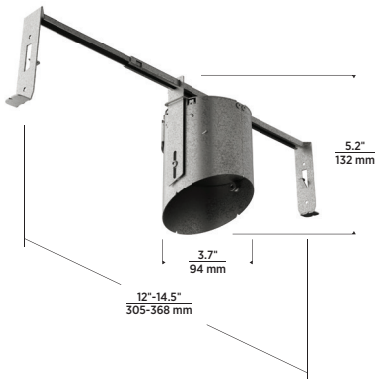

VERSE™ 3" LED

SLOPED CEILING DOWNLIGHTS

The VERSE 3" LED Sloped Ceiling Fixed Downlight offers a cost-effective alternative for residential, multifamily and hospitality applications without sacrificing aesthetics or quality. VERSE is IC-rated and provides a minimal profile without the need for a large housing. The LED subassembly and driver ship integrated with the housing which eliminates a second wiring step after the ceiling is installed.

ROUND

SQUARE

SPECIFICATIONS

	SLOPED FIXED	
	2700K	3000K
DELIVERED LUMENS	835	879
WATTS	9W	
EFFICACY	93	97
CRI	90+	
COLOR CONSISTENCY	3-step	
VOLTAGE	120V	
DIMMING ¹	Reverse phase, Forward phase, and TRIAC dimming down to 2% to 4% with several dimmers	
POWER SUPPLY	Constant current driver with +.9 power factor and +80% efficiency	
OPTICS	Diffused lens provides 60° beam spread	
CEILING APPEARANCE	Flanged up to 3/4" ceiling thickness	
CEILING APERTURE	4" ceiling cutout 2" aperture	
HOUSING	IC Airtight; suitable up to R60 spray foam insulation	
CONSTRUCTION	Housing: Galvanized Steel Trims: Die-Cast Aluminum	
FINISH	White (field paintable)	
GENERAL LISTINGS	ETL listed. Wet-rated.	
CALIFORNIA TITLE 24	Registered CEC Appliance Database. Can be used to comply with CEC 2019 Title 24 Part 6 (JA8-2016, JA8-2019).	
L70	50,000 hours min	
WARRANTY ²	5 years	

TRIM

ITEM NUMBER	DESCRIPTION
V3RDSWH	VERSE 3" ROUND SLOPED FIXED 2-PACK
V3SDSWH	VERSE 3" SQUARE SLOPED FIXED 2-PACK

All trims are flanged white.

TRIMS

FIXED

SQUARE FLANGED

ROUND FLANGED

HOUSING

IC AIRTIGHT

Verse Sloped Ceiling is optimized for a 22.5° slope or 5:12 pitch however it will work with a broad range of ceiling pitches.

VERSE™ 3" LED

SLOPED CEILING DOWNLIGHTS

PHOTOMETRICS

Description: 3" LED Downlight
3000K