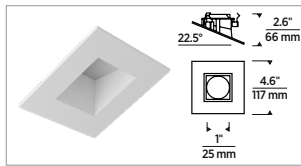

VERSE™ 3" LED

SLOPED CEILING DOWNLIGHTS

ORDERING INFORMATION

HOUSING

ITEM NUMBER	DESCRIPTION
V3R275	VERSE 3" SLOPED HOUSING | 2700K | 2-PACK
V3R30S	VERSE 3" SLOPED HOUSING | 3000K | 2-PACK

Trims are required and must be ordered separately.
All housings are IC-rated, airtight, and wet-rated.
All modules are 120V.

TRIM

ITEM NUMBER	DESCRIPTION
V3RDSWH	VERSE 3" | ROUND SLOPED | FIXED | 2-PACK
V3SDSWH	VERSE 3" | SQUARE SLOPED | FIXED | 2-PACK

All trims are flanged white.

TRIMS

FIXED

SQUARE FLANGED