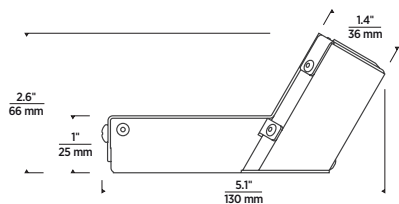

FIXED SQUARE

JUNCTION BOX

120 VOLT ONLY (INCLUDED)

ENTRA™ 2" NICHE

LED FIXED DOWNLIGHT

PHOTOMETRICS

Description: ENTRA LED Niche Lights
 30° Beam, 0° Tilt, 3000K

Model: ENTRA LED Niche