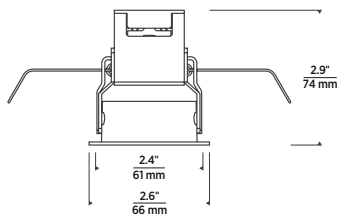

ENTRA™ 2" NICHE

LED FIXED DOWNLIGHT

HOUSING

12 VOLT

FIXED ROUND