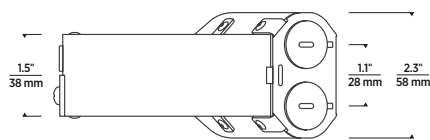

FIXED SQUARE

JUNCTION BOX

120 VOLT ONLY (INCLUDED)

ENTRA™ 2" NICHE

LED FIXED DOWNLIGHT

PHOTOMETRICS

Description: ENTRA LED Niche Lights
 30° Beam, 0° Tilt, 3000K

Model: ENTRA LED Niche