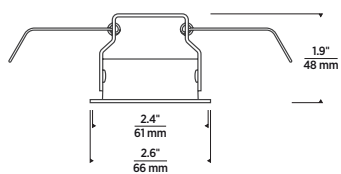

120 VOLT

FIXED ROUND