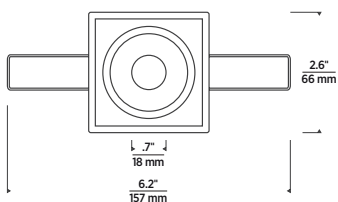

FIXED SQUARE

ENTRA™ 2" NICHE

LED FIXED DOWNLIGHT

HOUSING

12 VOLT