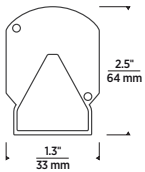

ENTRA™ 2" NICHE

LED FIXED DOWNLIGHT

ORDERING GRIDS

HOUSING

PRODUCT	LAMP	CRI	TEMPERATURE	BEAM	FUNCTION	HOUSING RATING	VOLTAGE	FINISH
ENN2R ENTRA NICHE 2" ROUND	-LO LED	9 90 CRI	27 2700K 30 3000K 35 3500K	A 30°, 60°²	D FIXED	I IC AIRTIGHT	12 12V³ 120 120V	W WHITE Z ANTIQUE BRONZE
ENN2S ENTRA NICHE 2" SQUARE¹	-LO	9		A	D	I		

¹ENN2S - Square is being discontinued, so we have limited inventory on certain items. We are motivated to work inventory down, so please contact us for best pricing.

²A - ENTRA LED Niche light ships with 30° optic installed. Includes 60° optic as well.

³12 - ENTRA 12V LED Niche lights perform best with electronic transformers and ELV dimmers. Please order the Entra Remote Transformer to pair with your 12V Niche light system.

TRANSFORMERS¹ (ORDERED SEPARATELY)

PRODUCT	DIMMING
700AT060EL ELECTRONIC, 60W, 120V	ELV
700AT060EL	

Do not load transformer above 70% of rated load due to in-rush current.

¹Consult spec sheets for dimensions.

CONNECTOR CAP

PRODUCT
ENNCONCP MC CONNECTOR CAP¹
ENNCONCP

¹Access above ceiling is required to use connector cap.

ACCESSORY

CONNECTOR CAP (ENNCONCP)

INSTALL PRIOR TO CEILING

Use in lieu of existing cap on top of ENTRA Niche lights for Romex and MC connectors. Access above ceiling is required to use connector cap.