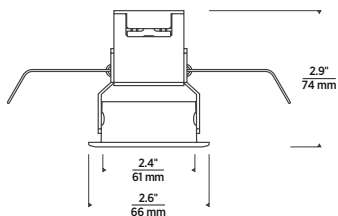

ENTRA™ 2" NICHE

LED FIXED DOWNLIGHT

HOUSING

12 VOLT

FIXED ROUND