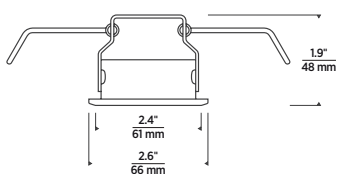

120 VOLT

FIXED ROUND