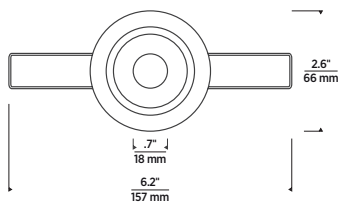

120 VOLT

FIXED ROUND