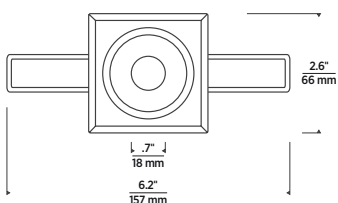

FIXED SQUARE

120 VOLT