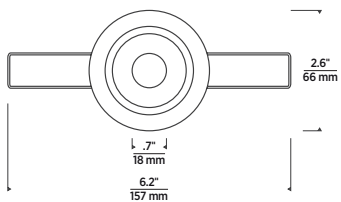

ENTRA™ 2" NICHE

LED FIXED DOWNLIGHT

HOUSING

12 VOLT

FIXED ROUND