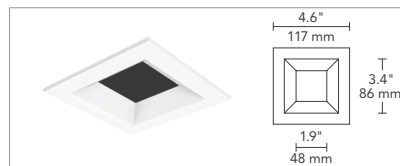

FLANGED BEVEL