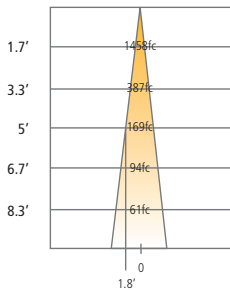

3" LED

ENTRA REMODEL ADJUSTABLE DOWNLIGHT & WALL WASH

PHOTOMETRICS: 3" ENTRA LED

DESCRIPTION: 3" LED Module
20° Beam - 0° Tilt, 3000K
MODEL: ENTRA Adjustable 20° High Output

INPUT POWER (WATTS): 11.9
INPUT POWER FACTOR: 0.98
ABSOLUTE LUMINOUS FLUX (LUMENS): 950*
LUMEN EFFICACY (LUMENS PER WATT): 80

ANGLE	0°	45°	90°
0°	4213	4213	4213
5°	3746	3797	3620
10°	2524	2562	2359
15°	1429	1454	1292
20°	770	786	670
25°	435	439	358
30°	252	251	192
35°	132	136	99
40°	65	71	51
45°	30	38	24
50°	11	20	9
55°	5	9	4
60°	2	3	2
65°	1	1	1
70°	0	1	0
75°	0	0	0
80°	0	0	0
85°	0	0	0
90°	0	0	0