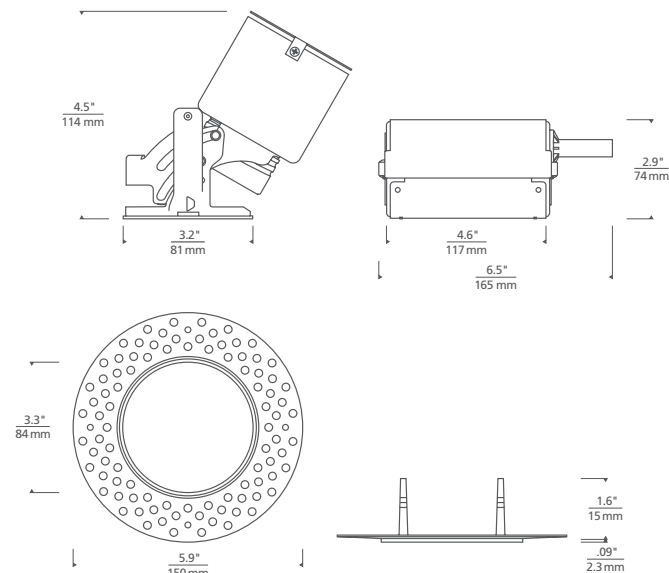

3" MECHANISM*

ROUND

*SHIPS WITH MUD/PLASTER PLATE FOR FLANGELESS INSTALLATION