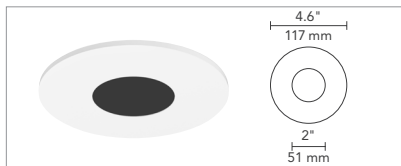

FLANGED FLAT