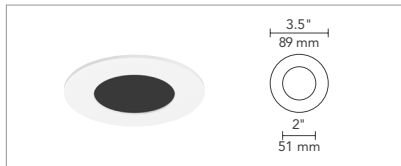

FLANGELESS FLAT