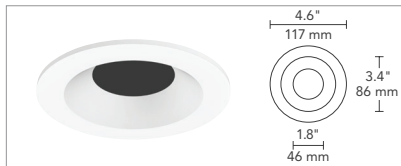

FLANGED BEVEL