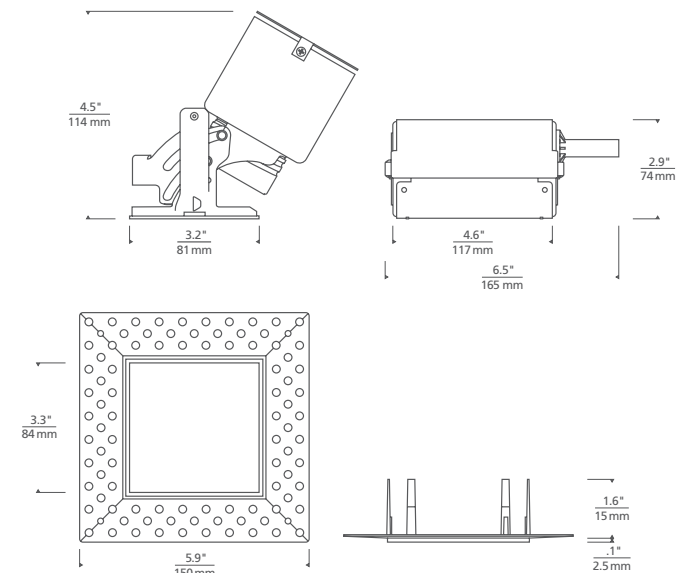

SQUARE

*SHIPS WITH MUD/PLASTER PLATE FOR FLANGELESS INSTALLATION