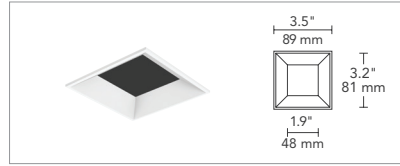

SQUARE

FLANGELESS BEVEL