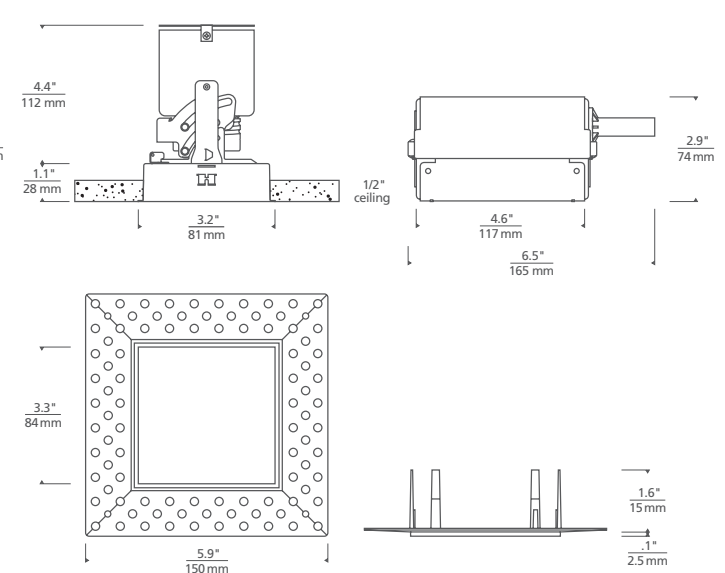

SQUARE - SHOWN WITH TALL COLLAR

*SHIPS WITH MUD/PLASTER PLATE FOR FLANGELESS INSTALLATION

3" LED

ENTRA REMODEL ADJUSTABLE DOWNLIGHT & WALL WASH

GRIDS

HOUSING

PRODUCT SERIES	LAMP	CRI	TEMPERATURE	BEAM	FUNCTION	HOUSING RATING	VOLTAGE
EN3RR	ENTRA 3" ROUND REMODEL	-LO LED	9 90 CRI	27 2700K	A 20° - 40° - 65°†	A ADJUSTABLE	N NON-IC
EN3SR	ENTRA 3" SQUARE REMODEL		30 3000K				120 VOLT (LEAVE BLANK)
			35 3500K				-277 277 VOLT
			40 4000K				
	-LO	9		A	A	N	