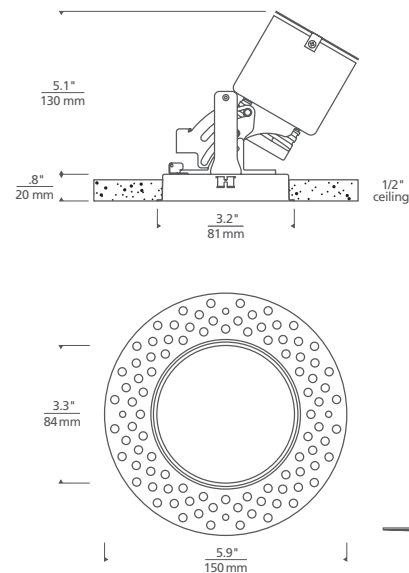

FLANGELESS WALL WASH

FLANGED WALL WASH

FINISH

SILVER

WHITE
(PAINTABLE)

3" MECHANISM*

ROUND - SHOWN WITH SHORT COLLAR

*SHIPS WITH MUD/PLASTER PLATE FOR FLANGELESS INSTALLATION