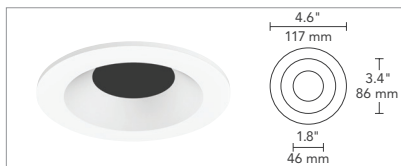

FLANGED BEVEL