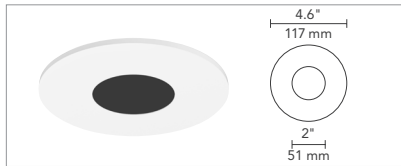

FLANGED FLAT