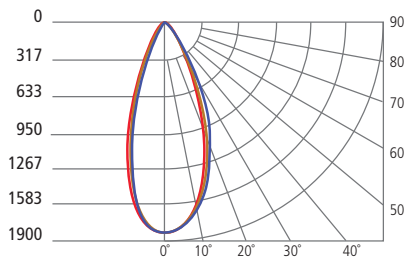

DESCRIPTION: 3" LED Module
40° Beam - 0° Tilt, 3000K
MODEL: ENTRA Adjustable 40° High Output

INPUT POWER (WATTS): 11.9
INPUT POWER FACTOR: 0.98
ABSOLUTE LUMINOUS FLUX (LUMENS): 979*
LUMEN EFFICACY (LUMENS PER WATT): 82

ANGLE	0°	45°	90°
0°	1822	1822	1822
5°	1771	1762	1770
10°	1624	1614	1588
15°	1413	1375	1289
20°	1130	1050	916
25°	795	700	562
30°	486	422	323
35°	267	242	175
40°	120	131	81
45°	49	65	33
50°	21	29	14
55°	10	10	7
60°	3	4	2
65°	0	2	0
70°	0	0	0
75°	0	0	0
80°	0	0	0
85°	0	0	0
90°	0	0	0