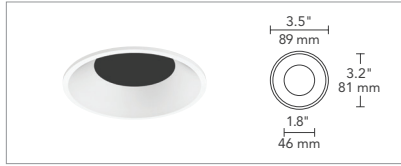

3" LED

ENTRA REMODEL ADJUSTABLE DOWNLIGHT & WALL WASH

TRIMS

ROUND

FLANGELESS BEVEL