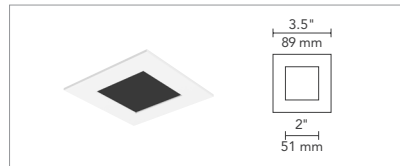

FLANGELESS FLAT