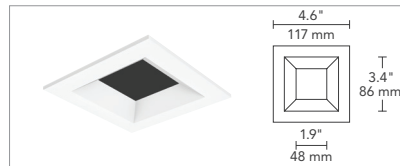

FLANGED BEVEL