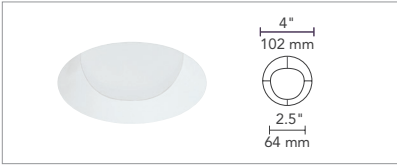

TRIMS

ROUND

FLANGELESS WALL WASH