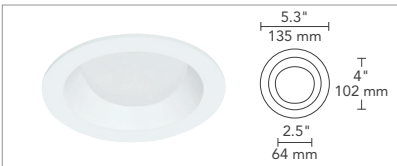

FLANGED WALL WASH