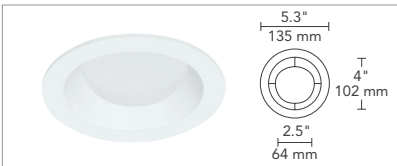

FLANGED WALL WASH