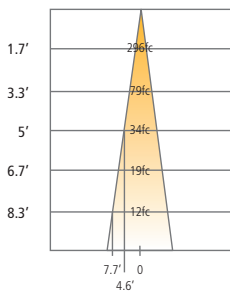

4" LED WALL WASH

PHOTOMETRICS: WALL WASH

DESCRIPTION: 4" LED Wall Wash
90 CRI, 3000K

MODEL: E4 Citizen LED

INPUT POWER (WATTS): 32.7

INPUT POWER FACTOR: 0.98

ABSOLUTE LUMINOUS FLUX (LUMENS): 2039*

LUMEN EFFICACY (LUMENS PER WATT): 62.3

ANGLE	0°	45°	90°
0°	8192	8192	8192
5°	7438	7514	7532
10°	5277	5300	5297
15°	3190	3214	3209
20°	1898	1908	1900
25°	1066	1077	1064
30°	610	626	608
35°	319	386	325
40°	161	249	162
45°	94	145	94
50°	62	77	63
55°	37	49	37
60°	25	30	25
65°	12	16	13
70°	1	7	2
75°	0	0	0
80°	0	0	0
85°	0	0	0
90°	0	0	0