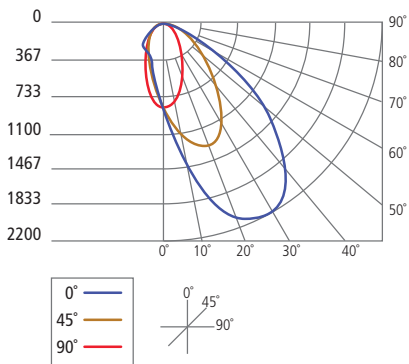

4" LED WALL WASH

PHOTOMETRICS: WALL WASH

DESCRIPTION: 4" LED Wall Wash
90 CRI, 3000K

MODEL: E4 Citizen LED

INPUT POWER (WATTS): 32.7

INPUT POWER FACTOR: 0.98

ABSOLUTE LUMINOUS FLUX (LUMENS): 2039*

LUMEN EFFICACY (LUMENS PER WATT): 62.3

ANGLE	0°	45°	90°
0°	8192	8192	8192
5°	7438	7514	7532
10°	5277	5300	5297
15°	3190	3214	3209
20°	1898	1908	1900
25°	1066	1077	1064
30°	610	626	608
35°	319	386	325
40°	161	249	162
45°	94	145	94
50°	62	77	63
55°	37	49	37
60°	25	30	25
65°	12	16	13
70°	1	7	2
75°	0	0	0
80°	0	0	0
85°	0	0	0
90°	0	0	0