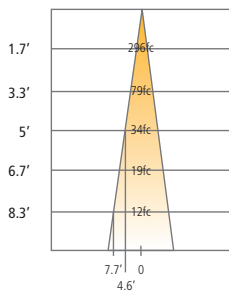

## PHOTOMETRICS: WALL WASH

DESCRIPTION: 4" LED Wall Wash  
90 CRI, 3000K

MODEL: E4 Citizen LED

INPUT POWER (WATTS): 32.7

INPUT POWER FACTOR: 0.98

ABSOLUTE LUMINOUS FLUX (LUMENS): 2039\*

LUMEN EFFICACY (LUMENS PER WATT): 62.3

ANGLE	0°	45°	90°
0°	8192	8192	8192
5°	7438	7514	7532
10°	5277	5300	5297
15°	3190	3214	3209
20°	1898	1908	1900
25°	1066	1077	1064
30°	610	626	608
35°	319	386	325
40°	161	249	162
45°	94	145	94
50°	62	77	63
55°	37	49	37
60°	25	30	25
65°	12	16	13
70°	1	7	2
75°	0	0	0
80°	0	0	0
85°	0	0	0
90°	0	0	0