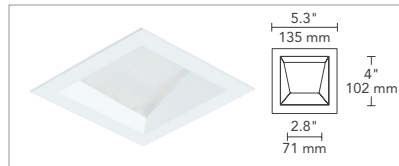

FLANGED WALL WASH