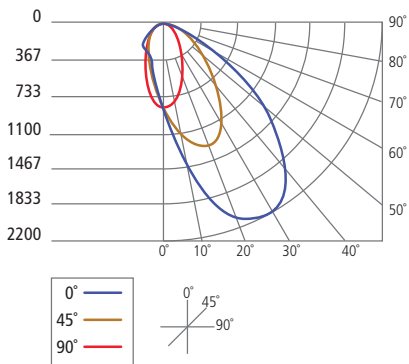

## PHOTOMETRICS: WALL WASH

DESCRIPTION: 4" LED Wall Wash  
90 CRI, 3000K

MODEL: E4 Citizen LED

INPUT POWER (WATTS): 32.7

INPUT POWER FACTOR: 0.98

ABSOLUTE LUMINOUS FLUX (LUMENS): 2039\*

LUMEN EFFICACY (LUMENS PER WATT): 62.3

ANGLE	0°	45°	90°
0°	8192	8192	8192
5°	7438	7514	7532
10°	5277	5300	5297
15°	3190	3214	3209
20°	1898	1908	1900
25°	1066	1077	1064
30°	610	626	608
35°	319	386	325
40°	161	249	162
45°	94	145	94
50°	62	77	63
55°	37	49	37
60°	25	30	25
65°	12	16	13
70°	1	7	2
75°	0	0	0
80°	0	0	0
85°	0	0	0
90°	0	0	0