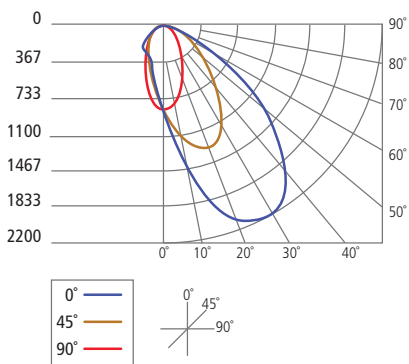

4" LED WALL WASH

PHOTOMETRICS: WALL WASH

DESCRIPTION: 4" LED Wall Wash
90 CRI, 3000K

MODEL: E4 Citizen LED

INPUT POWER (WATTS): 32.7

INPUT POWER FACTOR: 0.98

ABSOLUTE LUMINOUS FLUX (LUMENS): 2039*

LUMEN EFFICACY (LUMENS PER WATT): 62.3

ANGLE	0°	45°	90°
0°	8192	8192	8192
5°	7438	7514	7532
10°	5277	5300	5297
15°	3190	3214	3209
20°	1898	1908	1900
25°	1066	1077	1064
30°	610	626	608
35°	319	386	325
40°	161	249	162
45°	94	145	94
50°	62	77	63
55°	37	49	37
60°	25	30	25
65°	12	16	13
70°	1	7	2
75°	0	0	0
80°	0	0	0
85°	0	0	0
90°	0	0	0