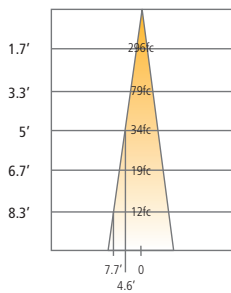

4" LED WALL WASH

PHOTOMETRICS: WALL WASH

DESCRIPTION: 4" LED Wall Wash
90 CRI, 3000K

MODEL: E4 Citizen LED

INPUT POWER (WATTS): 32.7

INPUT POWER FACTOR: 0.98

ABSOLUTE LUMINOUS FLUX (LUMENS): 2039*

LUMEN EFFICACY (LUMENS PER WATT): 62.3

ANGLE	0°	45°	90°
0°	8192	8192	8192
5°	7438	7514	7532
10°	5277	5300	5297
15°	3190	3214	3209
20°	1898	1908	1900
25°	1066	1077	1064
30°	610	626	608
35°	319	386	325
40°	161	249	162
45°	94	145	94
50°	62	77	63
55°	37	49	37
60°	25	30	25
65°	12	16	13
70°	1	7	2
75°	0	0	0
80°	0	0	0
85°	0	0	0
90°	0	0	0