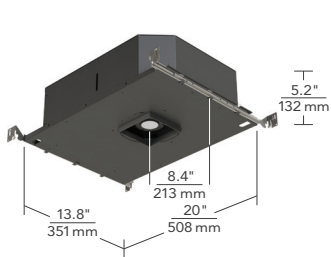

4" HOUSING

MAX CEILING THICKNESS: 1"

NON-IC / CHICAGO PLENUM