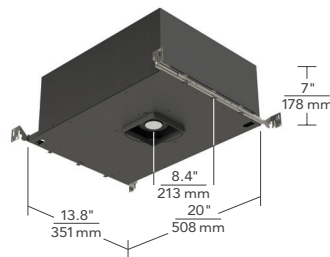

IC AIRTIGHT