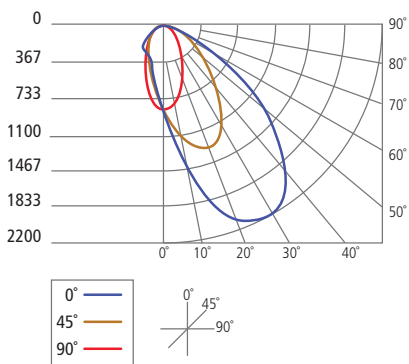

## PHOTOMETRICS: WALL WASH

DESCRIPTION: 4" LED Wall Wash  
90 CRI, 3000K

MODEL: E4 Citizen LED

INPUT POWER (WATTS): 32.7

INPUT POWER FACTOR: 0.98

ABSOLUTE LUMINOUS FLUX (LUMENS): 2039\*

LUMEN EFFICACY (LUMENS PER WATT): 62.3

ANGLE	0°	45°	90°
0°	8192	8192	8192
5°	7438	7514	7532
10°	5277	5300	5297
15°	3190	3214	3209
20°	1898	1908	1900
25°	1066	1077	1064
30°	610	626	608
35°	319	386	325
40°	161	249	162
45°	94	145	94
50°	62	77	63
55°	37	49	37
60°	25	30	25
65°	12	16	13
70°	1	7	2
75°	0	0	0
80°	0	0	0
85°	0	0	0
90°	0	0	0