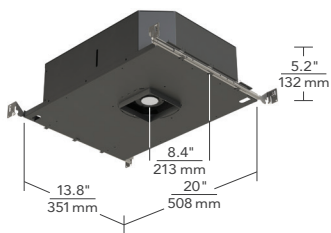

4" HOUSING

MAX CEILING THICKNESS: 1"

NON-IC / CHICAGO PLENUM