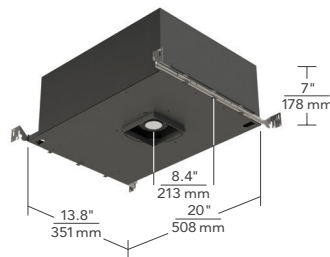

IC AIRTIGHT