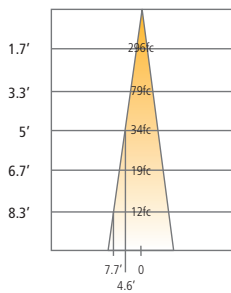

## PHOTOMETRICS: WALL WASH

DESCRIPTION: 4" LED Wall Wash  
90 CRI, 3000K

MODEL: E4 Citizen LED

INPUT POWER (WATTS): 32.7

INPUT POWER FACTOR: 0.98

ABSOLUTE LUMINOUS FLUX (LUMENS): 2039\*

LUMEN EFFICACY (LUMENS PER WATT): 62.3

ANGLE	0°	45°	90°
0°	8192	8192	8192
5°	7438	7514	7532
10°	5277	5300	5297
15°	3190	3214	3209
20°	1898	1908	1900
25°	1066	1077	1064
30°	610	626	608
35°	319	386	325
40°	161	249	162
45°	94	145	94
50°	62	77	63
55°	37	49	37
60°	25	30	25
65°	12	16	13
70°	1	7	2
75°	0	0	0
80°	0	0	0
85°	0	0	0
90°	0	0	0