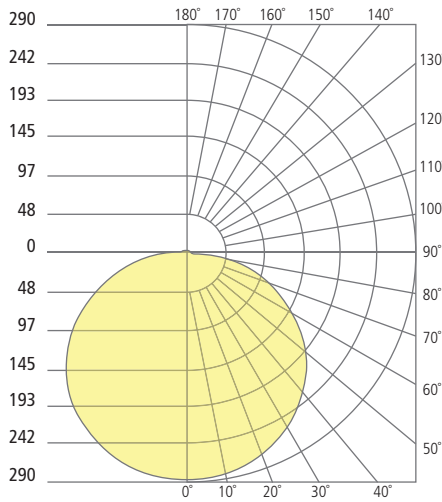

PROJECT INFO

FIXTURE TYPE & QUANTITY

JOB NAME & INFO

NOTES

© 2016 Tech Lighting, L.L.C. All rights reserved. The "Tech Lighting" graphic is a registered trademark of Tech Lighting, L.L.C. Tech Lighting reserves the right to change specifications for product improvements without notification.

ELEMENT
by Tech Lighting

GENERATION BRANDS
7400 Linder Avenue, Skokie, Illinois 60077
T 847.410.4400 F 847.410.4500