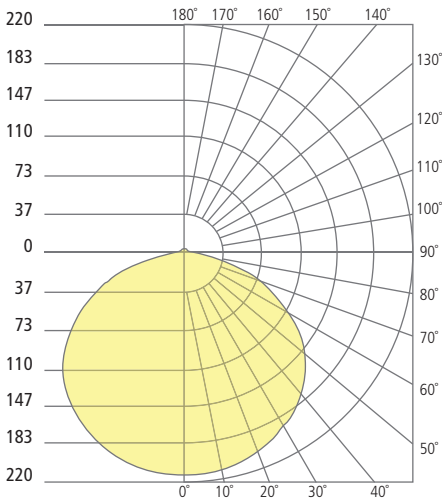

PROJECT INFO

FIXTURE TYPE & QUANTITY

JOB NAME & INFO

NOTES

© 2016 Tech Lighting, L.L.C. All rights reserved. The "Tech Lighting" graphic is a registered trademark of Tech Lighting, L.L.C. Tech Lighting reserves the right to change specifications for product improvements without notification.

ELEMENT
by Tech Lighting

GENERATION BRANDS
7400 Linder Avenue, Skokie, Illinois 60077
T 847.410.4400 F 847.410.4500