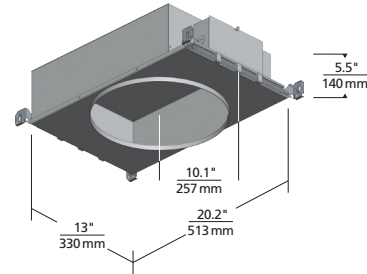

## BLOOM FLANGED INDIRECT DOWNLIGHT

Bloom 5"

Bloom 8"

Bloom 12"

Aperture 5"

Aperture 8"

Aperture 12"