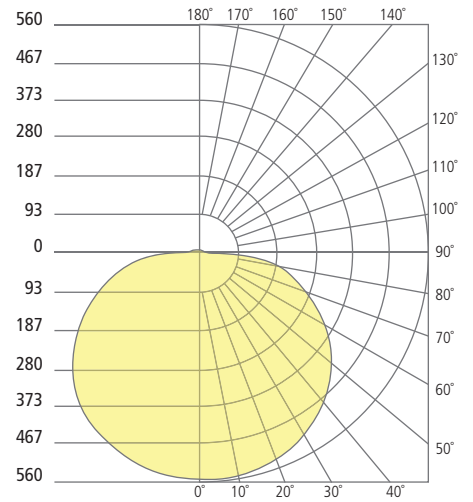

PROJECT INFO

FIXTURE TYPE & QUANTITY

JOB NAME & INFO

NOTES

© 2016 Tech Lighting, L.L.C. All rights reserved. The "Tech Lighting" graphic is a registered trademark of Tech Lighting, L.L.C. Tech Lighting reserves the right to change specifications for product improvements without notification.

ELEMENT
by Tech Lighting

GENERATION BRANDS
7400 Linder Avenue, Skokie, Illinois 60077
T 847.410.4400 F 847.410.4500