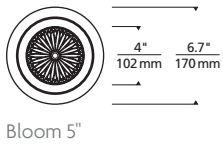

REFLECTIONS

BLOOM FLANGED INDIRECT DOWNLIGHT

Bloom 5"