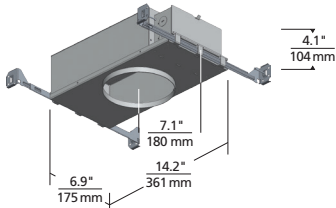

## BLOOM FLANGED INDIRECT DOWNLIGHT

Bloom 5"

Bloom 8"

Bloom 12"

Aperture 5"

Aperture 8"

Aperture 12"