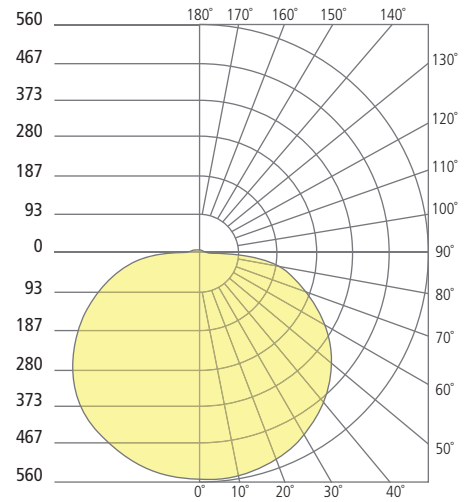

PROJECT INFO

FIXTURE TYPE & QUANTITY

JOB NAME & INFO

NOTES

ELEMENT
by Tech Lighting®

GENERATION BRANDS
7400 Linder Avenue, Skokie, Illinois 60077
T 847.410.4400 F 847.410.4500

© 2016 Tech Lighting, L.L.C. All rights reserved. The "Tech Lighting" graphic is a registered trademark of Tech Lighting, L.L.C. Tech Lighting reserves the right to change specifications for product improvements without notification.