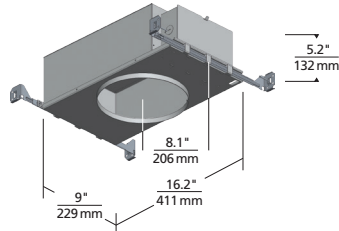

## BLOOM FLANGED INDIRECT DOWNLIGHT

Bloom 5"

Bloom 8"

Bloom 12"

Aperture 5"

Aperture 8"

Aperture 12"