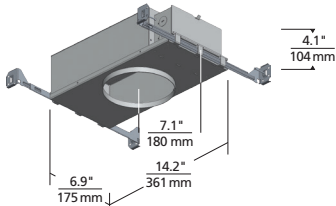

## BLOOM FLANGED INDIRECT DOWNLIGHT

Bloom 5"

Bloom 8"

Bloom 12"

Aperture 5"

Aperture 8"

Aperture 12"