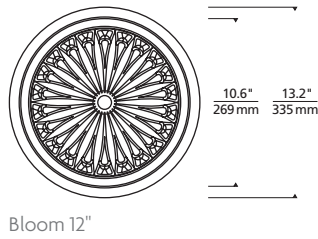

## ORDERING INFORMATION

HOUSING	SIZE	HOUSING RATING	DIMMABLE DRIVER	
EDIH	5R 5" DIAMETER	I IC AIRTIGHT	ELV/TRIAC/0-10V UNV* (LEAVE BLANK)	
	8R 8" DIAMETER	C CHICAGO PLENUM	-ELD0	ELDOLED 0.1% 0-0V LINEAR UNV*
	12R 12" DIAMETER		-ELD0A	ELDOLED 0.1% 0-0V LOGARITHMIC UNV*
			-ELD1	ELDOLED 1% 0-0V LINEAR UNV*
			-ELD1A	ELDOLED 1% 0-0V LOGARITHMIC UNV*
			-ELDD	ELDOLED 0.1% DALI UNV*
			-HLECO	HI-LUME ECO-SYSTEM FADE-TO-BLACK UNV*
			-HL2W	HI-LUME 2-WIRE**

MUST ORDER LED TRIM/DOME SEPARATELY.  
\* UNV = 120V/277V INPUT VOLTAGE. \*\* HL2W 120V INPUT ONLY

TRIM/DOME	SIZE	CEILING APPEARANCE	CRI	CCT	DOME PATTERN	FINISH
EDIT	5R 5" DIAMETER	F FLANGED	9 90 CR	27 2700K	3 BLOOM	W WHITE
	8R 8" DIAMETER			30 3000K		
	12R 12" DIAMETER			35 3500K		
				WD 3000K-2000K WARM COLOR DIMMING		

## BLOOM FLANGED INDIRECT DOWNLIGHT

Bloom 5"

Bloom 8"

Bloom 12"

Aperture 5"

Aperture 8"

Aperture 12"