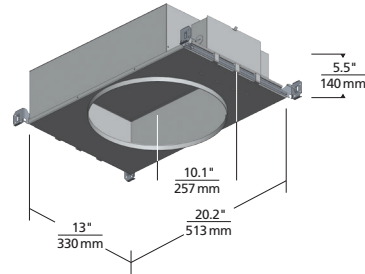

## BLOOM FLANGED INDIRECT DOWNLIGHT

Bloom 5"

Bloom 8"

Bloom 12"

Aperture 5"

Aperture 8"

Aperture 12"