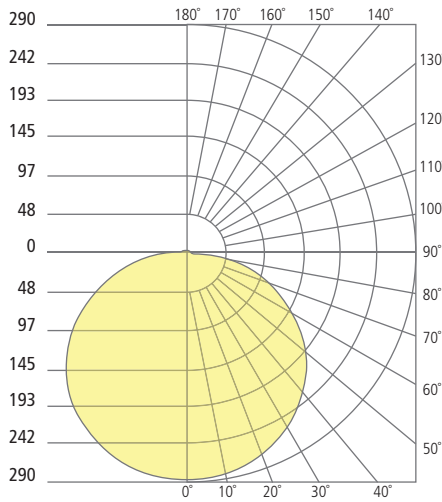

PROJECT INFO

FIXTURE TYPE & QUANTITY

JOB NAME & INFO

NOTES

ELEMENT
by Tech Lighting®

GENERATION BRANDS
7400 Linder Avenue, Skokie, Illinois 60077
T 847.410.4400 F 847.410.4500

© 2016 Tech Lighting, L.L.C. All rights reserved. The "Tech Lighting" graphic is a registered trademark of Tech Lighting, L.L.C. Tech Lighting reserves the right to change specifications for product improvements without notification.