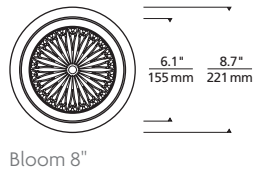

REFLECTIONS

BLOOM FLANGED INDIRECT DOWNLIGHT

Bloom 8"