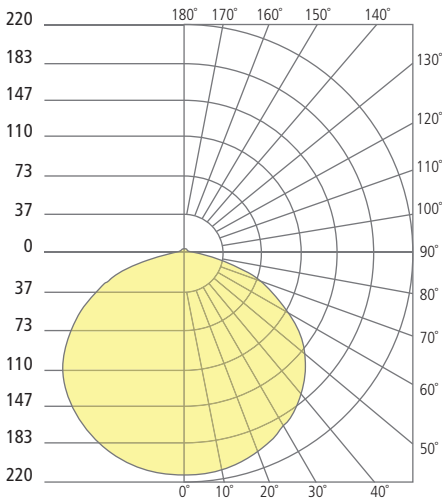

PROJECT INFO

FIXTURE TYPE & QUANTITY

JOB NAME & INFO

NOTES

ELEMENT
by Tech Lighting®

GENERATION BRANDS
7400 Linder Avenue, Skokie, Illinois 60077
T 847.410.4400 F 847.410.4500

© 2016 Tech Lighting, L.L.C. All rights reserved. The "Tech Lighting" graphic is a registered trademark of Tech Lighting, L.L.C. Tech Lighting reserves the right to change specifications for product improvements without notification.