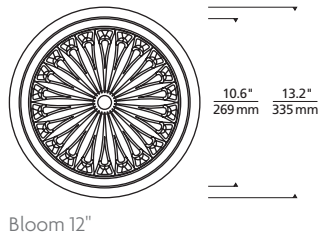

## Pristine design and illumination:

- Reduced glare, indirect illumination (dimmable for enhanced mood-setting options)
- Three Aperture Options: 5", 8" and 12"
- Beveled, rounded trim edges smoothly and seamlessly integrate into ceiling

## ORDERING INFORMATION

HOUSING	SIZE	HOUSING RATING	DIMMABLE DRIVER
EDIH	5R 5" DIAMETER	I IC AIRTIGHT	ELV/TRIAC/0-10V UNV* (LEAVE BLANK)
	8R 8" DIAMETER	C CHICAGO PLENUM	-ELD0 ELDOLED 0.1% 0-0V LINEAR UNV*
	12R 12" DIAMETER		-ELD0A ELDOLED 0.1% 0-0V LOGARITHMIC UNV*
			-ELD1 ELDOLED 1% 0-0V LINEAR UNV*
			-ELD1A ELDOLED 1% 0-0V LOGARITHMIC UNV*
			-ELDD ELDOLED 0.1% DALI UNV*
			-HLECO HI-LUME ECO-SYSTEM FADE-TO-BLACK UNV*
			-HL2W HI-LUME 2-WIRE**

MUST ORDER LED TRIM/DOME SEPARATELY. \*UNV = 120V/277V INPUT VOLTAGE. \*\*HL2W 120V INPUT ONLY

TRIM/DOME	SIZE	CEILING APPEARANCE	CRI	CCT	DOME PATTERN	FINISH
EDIT	5R 5" DIAMETER	F FLANGED	9 90 CR	27 2700K	3 BLOOM	W WHITE
	8R 8" DIAMETER			30 3000K		
	12R 12" DIAMETER			35 3500K		
				WD 3000K-2000K WARM COLOR DIMMING		

## BLOOM FLANGED INDIRECT DOWNLIGHT

Bloom 5"

Bloom 8"

Bloom 12"

Aperture 5"

Aperture 8"

Aperture 12"