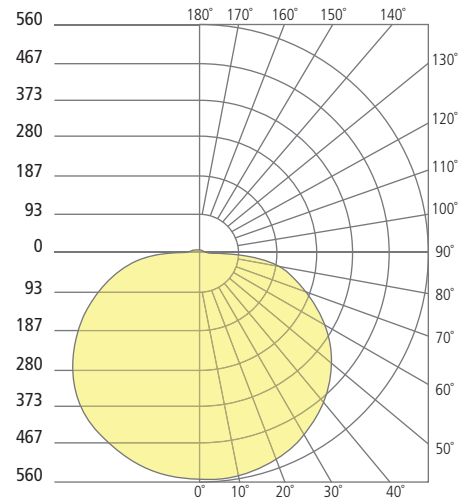

REFLECTIONS

BLOOM FLANGED INDIRECT DOWNLIGHT

Bloom 5"

Bloom 8"

Bloom 12"

Aperture 5"

Aperture 8"

Aperture 12"

PHOTOMETRICS*

*For latest photometrics, please visit www.ELEMENT-Lighting.com

BLOOM FLANGED 5"

Total Lumen Output:	684
Total Power:	9
Luminaire Efficacy:	76
Color Temp:	3000K
CRI:	90+

BLOOM FLANGED 8"

Total Lumen Output:	1255
Total Power:	15
Luminaire Efficacy:	84
Color Temp:	3000K
CRI:	90+

BLOOM FLANGED 12"

Total Lumen Output:	1989
Total Power:	31
Luminaire Efficacy:	64
Color Temp:	3000K
CRI:	90+

PROJECT INFO

FIXTURE TYPE & QUANTITY

JOB NAME & INFO

NOTES

© 2016 Tech Lighting, L.L.C. All rights reserved. The "Tech Lighting" graphic is a registered trademark of Tech Lighting, L.L.C. Tech Lighting reserves the right to change specifications for product improvements without notification.