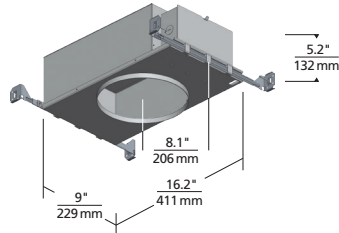

REFLECTIONS

BLOOM FLANGED INDIRECT DOWNLIGHT

Bloom 5"

Bloom 8"

Bloom 12"

Aperture 5"

Aperture 8"

Aperture 12"