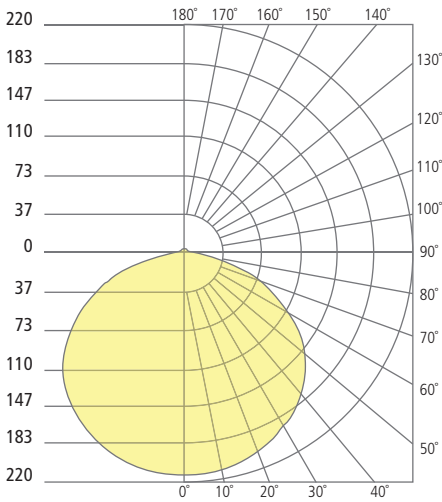

REFLECTIONS

BLOOM FLANGED INDIRECT DOWNLIGHT

Bloom 5"

Bloom 8"

Bloom 12"

Aperture 5"

Aperture 8"

Aperture 12"

PHOTOMETRICS*

*For latest photometrics, please visit www.ELEMENT-Lighting.com

BLOOM FLANGED 5"

Total Lumen Output:	684
Total Power:	9
Luminaire Efficacy:	76
Color Temp:	3000K
CRI:	90+

BLOOM FLANGED 8"

Total Lumen Output:	1255
Total Power:	15
Luminaire Efficacy:	84
Color Temp:	3000K
CRI:	90+

BLOOM FLANGED 12"

Total Lumen Output:	1989
Total Power:	31
Luminaire Efficacy:	64
Color Temp:	3000K
CRI:	90+

PROJECT INFO

FIXTURE TYPE & QUANTITY

JOB NAME & INFO

NOTES

© 2016 Tech Lighting, L.L.C. All rights reserved. The "Tech Lighting" graphic is a registered trademark of Tech Lighting, L.L.C. Tech Lighting reserves the right to change specifications for product improvements without notification.