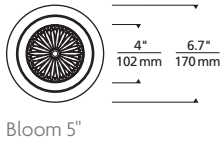

REFLECTIONS

BLOOM FLANGED INDIRECT DOWNLIGHT

Bloom 5"