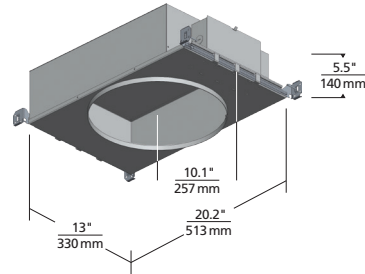

REFLECTIONS

BLOOM FLANGED INDIRECT DOWNLIGHT

Bloom 5"

Bloom 8"

Bloom 12"

Aperture 5"

Aperture 8"

Aperture 12"