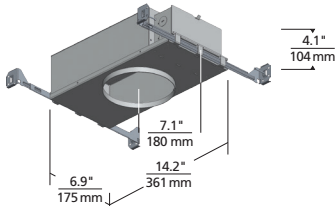

REFLECTIONS

BLOOM FLANGED INDIRECT DOWNLIGHT

Bloom 5"

Bloom 8"

Bloom 12"

Aperture 5"

Aperture 8"

Aperture 12"