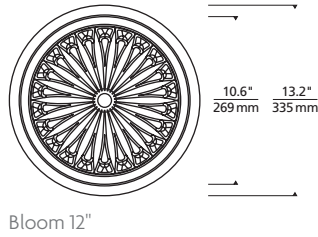

Pristine design and illumination:

- Reduced glare, indirect illumination (dimnable for enhanced mood-setting options)
- Three Aperture Options: 5", 8" and 12"
- Beveled, rounded trim edges smoothly and seamlessly integrate into ceiling

REFLECTIONS

BLOOM FLANGED INDIRECT DOWNLIGHT

Bloom 5"

Bloom 8"

Bloom 12"

Aperture 5"

Aperture 8"

Aperture 12"