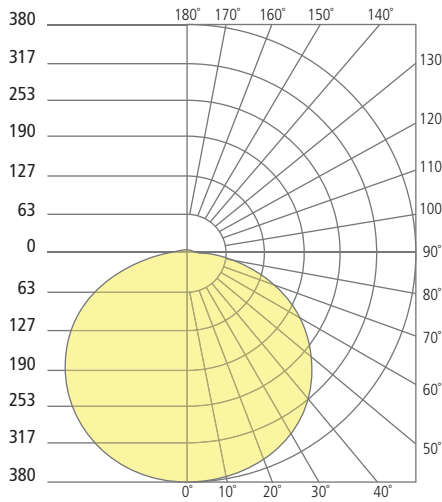

REFLECTIONS

BLOOM FLANGED INDIRECT DOWNLIGHT

Bloom 5"

Bloom 8"

Bloom 12"

Aperture 5"

Aperture 8"

Aperture 12"

PHOTOMETRICS*

*For latest photometrics, please visit www.ELEMENT-Lighting.com

BLOOM FLANGED 5"

Total Lumen Output:	684
Total Power:	9
Luminaire Efficacy:	76
Color Temp:	3000K
CRI:	90+

BLOOM FLANGED 8"

Total Lumen Output:	1255
Total Power:	15
Luminaire Efficacy:	84
Color Temp:	3000K
CRI:	90+

BLOOM FLANGED 12"

Total Lumen Output:	1989
Total Power:	31
Luminaire Efficacy:	64
Color Temp:	3000K
CRI:	90+

PROJECT INFO

FIXTURE TYPE & QUANTITY

JOB NAME & INFO

NOTES

© 2016 Tech Lighting, L.L.C. All rights reserved. The "Tech Lighting" graphic is a registered trademark of Tech Lighting, L.L.C. Tech Lighting reserves the right to change specifications for product improvements without notification.