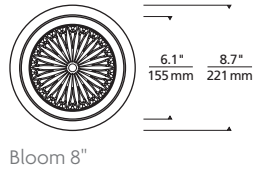

Pristine design and illumination:

- Reduced glare, indirect illumination (dimnable for enhanced mood-setting options)
- Three Aperture Options: 5", 8" and 12"
- Beveled, rounded trim edges smoothly and seamlessly integrate into ceiling

Housing and Trim/Dome sold separately.

High quality LM80-tested LEDs

for consistent long-life performance and color

SPECIFICATIONS

DELIVERED LUMENS	5": 684 8": 1255 12": 1989
WATTS	5": 9 8": 15 12": 31
VOLTAGE	Universal 120V-277V
DIMMING*	0-10V, ELV, TRIAC, Eco-system, Dali
POWER SUPPLY	Constant current driver with +.9 power factor and +85% efficiency
LIGHT DISTRIBUTION	Lambertian
CCT	2700K, 3000K, 3500K, or Warm Color Dimming (3000K-2000K)
CRI	90+
CEILING APPEARANCE	Flanged (Trims accommodate a 1/2" to 1" ceiling thickness)
HOUSING	IC Airtight or Chicago Plenum
GENERAL LISTING	ETL listed, Damp listed
CALIFORNIA TITLE 24	Registered CEC Appliance Database. Can be used to comply with CEC 2016 Title 24 Part 6.
LED LIFETIME	L70; 50,000 Hours
WARRANTY**	5 Years

REFLECTIONS

BLOOM FLANGED INDIRECT DOWNLIGHT

Bloom 5"

Bloom 8"

Bloom 12"

Aperture 5"

Aperture 8"

Aperture 12"