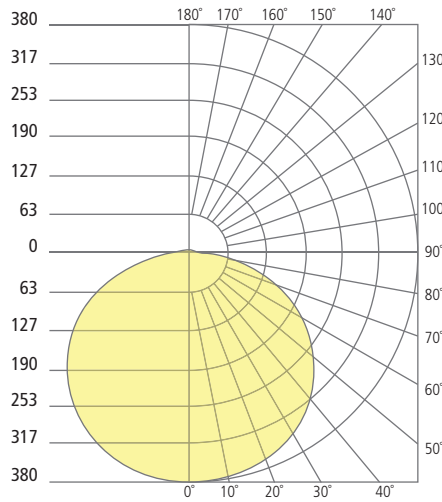

REFLECTIONS

BLOOM FLANGED INDIRECT DOWNLIGHT

Bloom 5"

Bloom 8"

Bloom 12"

Aperture 5"

Aperture 8"

Aperture 12"

PHOTOMETRICS*

*For latest photometrics, please visit www.ELEMENT-Lighting.com

BLOOM FLANGED 5"

Total Lumen Output:	684
Total Power:	9
Luminaire Efficacy:	76
Color Temp:	3000K
CRI:	90+

BLOOM FLANGED 8"

Total Lumen Output:	1255
Total Power:	15
Luminaire Efficacy:	84
Color Temp:	3000K
CRI:	90+

BLOOM FLANGED 12"

Total Lumen Output:	1989
Total Power:	31
Luminaire Efficacy:	64
Color Temp:	3000K
CRI:	90+

PROJECT INFO

FIXTURE TYPE & QUANTITY

JOB NAME & INFO

NOTES

© 2016 Tech Lighting, L.L.C. All rights reserved. The "Tech Lighting" graphic is a registered trademark of Tech Lighting, L.L.C. Tech Lighting reserves the right to change specifications for product improvements without notification.