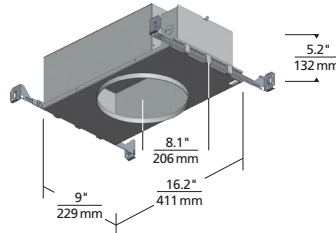

REFLECTIONS

BLOOM FLANGED INDIRECT DOWNLIGHT

Bloom 5"

Bloom 8"

Bloom 12"

Aperture 5"

Aperture 8"

Aperture 12"