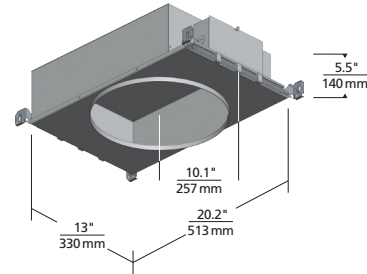

REFLECTIONS

BLOOM FLANGED INDIRECT DOWNLIGHT

Bloom 5"

Bloom 8"

Bloom 12"

Aperture 5"

Aperture 8"

Aperture 12"