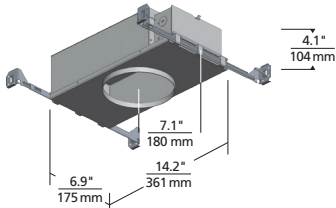

REFLECTIONS

BLOOM FLANGED INDIRECT DOWNLIGHT

Bloom 5"

Bloom 8"

Bloom 12"

Aperture 5"

Aperture 8"

Aperture 12"