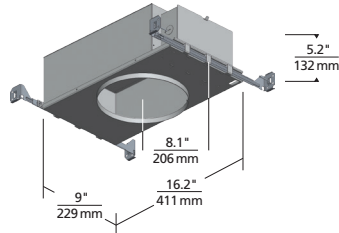

REFLECTIONS

BLOOM FLANGED INDIRECT DOWNLIGHT

techlighting.com

Bloom 5"

Bloom 8"

Bloom 12"

Aperture 5"

Aperture 8"