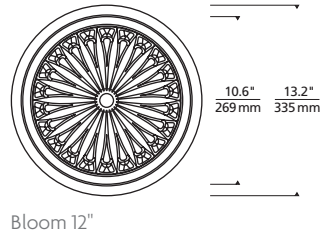

Pristine design and illumination:

- Reduced glare, indirect illumination (dimnable for enhanced mood-setting options)
- Three Aperture Options: 5", 8" and 12"
- Beveled, rounded trim edges smoothly and seamlessly integrate into ceiling

MUST ORDER LED DOME (SOLD SEPARATELY). *HL2W = 120V INPUT VOLTAGE ONLY.

**ALL DRIVERS EXCEPT LUTRON HL2W ARE UNV = 120V/277V INPUT VOLTAGE.

TRIM/DOME

PRODUCT SERIES	CEILING APPEARANCE	CRI/CCT	DOMES PATTERN	FINISH
EDIT5R	F FLANGED	927 90CRI, 2700K	3 BLOOM	W WHITE
EDIT8R		930 90CRI, 3000K		
EDIT12R		935 90CRI, 3500K		
		9WD 90CRI, WARM DIM 3000K-2000K		

REFLECTIONS

BLOOM FLANGED INDIRECT DOWNLIGHT

techlighting.com

Bloom 5"

Bloom 8"

Bloom 12"

Aperture 5"

Aperture 8"