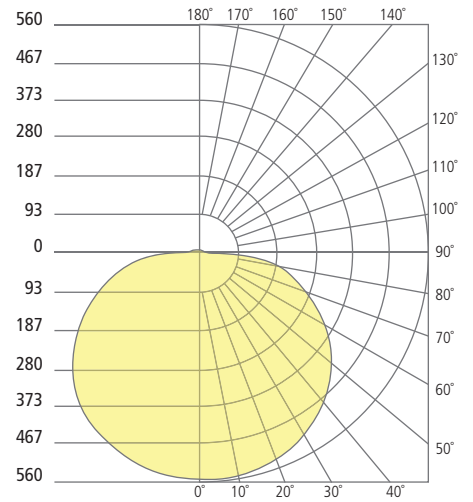

Aperture 12"

PHOTOMETRICS*

*For latest photometrics, please visit www.ELEMENT-Lighting.com

BLOOM FLANGED 5"

Total Lumen Output:	684
Total Power:	9
Luminaire Efficacy:	76
Color Temp:	3000K
CRI:	90+

BLOOM FLANGED 8"

Total Lumen Output:	1255
Total Power:	15
Luminaire Efficacy:	84
Color Temp:	3000K
CRI:	90+

BLOOM FLANGED 12"

Total Lumen Output:	1989
Total Power:	31
Luminaire Efficacy:	64
Color Temp:	3000K
CRI:	90+

PROJECT INFO