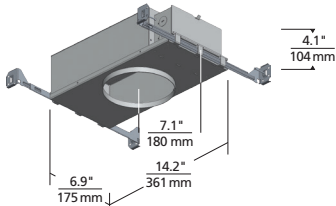

REFLECTIONS

BLOOM FLANGED INDIRECT DOWNLIGHT

techlighting.com

Bloom 5"

Bloom 8"

Bloom 12"

Aperture 5"

Aperture 8"