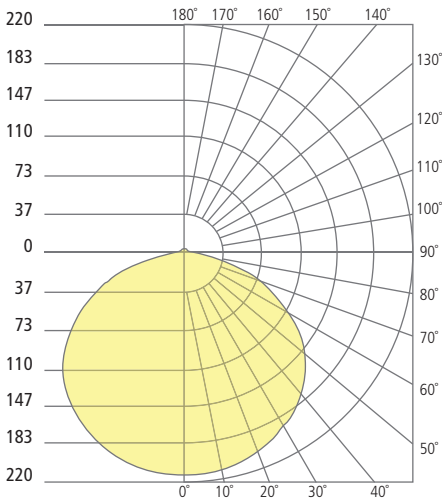

Aperture 12"

PHOTOMETRICS*

*For latest photometrics, please visit www.ELEMENT-Lighting.com

BLOOM FLANGED 5"

Total Lumen Output:	684
Total Power:	9
Luminaire Efficacy:	76
Color Temp:	3000K
CRI:	90+

BLOOM FLANGED 8"

Total Lumen Output:	1255
Total Power:	15
Luminaire Efficacy:	84
Color Temp:	3000K
CRI:	90+

BLOOM FLANGED 12"

Total Lumen Output:	1989
Total Power:	31
Luminaire Efficacy:	64
Color Temp:	3000K
CRI:	90+

PROJECT INFO