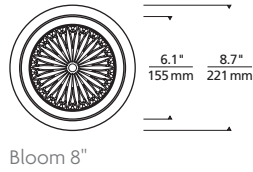

REFLECTIONS

BLOOM FLANGED INDIRECT DOWNLIGHT

techlighting.com

Bloom 5"

Bloom 8"

Bloom 12"

Aperture 5"

Aperture 8"