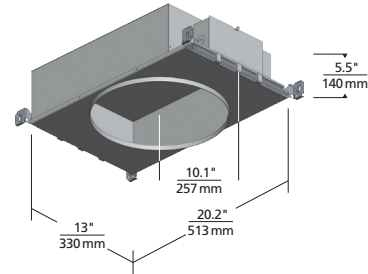

REFLECTIONS

BLOOM FLANGED INDIRECT DOWNLIGHT

techlighting.com

Bloom 5"

Bloom 8"

Bloom 12"

Aperture 5"

Aperture 8"