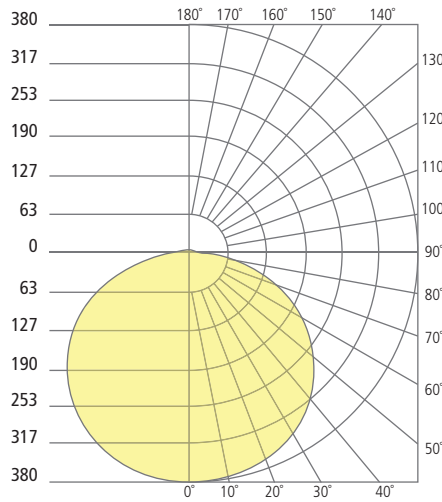

Aperture 12"

PHOTOMETRICS*

*For latest photometrics, please visit www.ELEMENT-Lighting.com

BLOOM FLANGED 5"

Total Lumen Output:	684
Total Power:	9
Luminaire Efficacy:	76
Color Temp:	3000K
CRI:	90+

BLOOM FLANGED 8"

Total Lumen Output:	1255
Total Power:	15
Luminaire Efficacy:	84
Color Temp:	3000K
CRI:	90+

BLOOM FLANGED 12"

Total Lumen Output:	1989
Total Power:	31
Luminaire Efficacy:	64
Color Temp:	3000K
CRI:	90+

PROJECT INFO