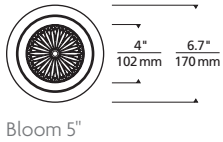

REFLECTIONS

BLOOM FLANGED INDIRECT DOWNLIGHT

techlighting.com

Bloom 5"