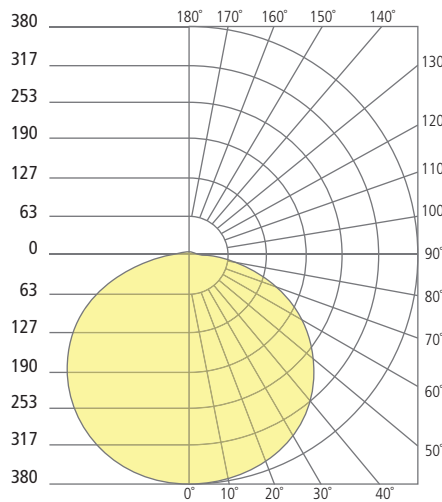

REFLECTIONS

BLOOM FLANGELESS INDIRECT DOWNLIGHT

Bloom 5"

Bloom 8"

Bloom 12"

Aperture 5"

Aperture 8"

Aperture 12"

PHOTOMETRICS*

*For latest photometrics, please visit www.ELEMENT-Lighting.com

BLOOM FLANGELESS 5"

Total Lumen Output:	684
Total Power:	9
Luminaire Efficacy:	76
Color Temp:	3000K
CRI:	90+

BLOOM FLANGELESS 8"

Total Lumen Output:	1255
Total Power:	15
Luminaire Efficacy:	84
Color Temp:	3000K
CRI:	90+

BLOOM FLANGELESS 12"

Total Lumen Output:	1989
Total Power:	31
Luminaire Efficacy:	64
Color Temp:	3000K
CRI:	90+