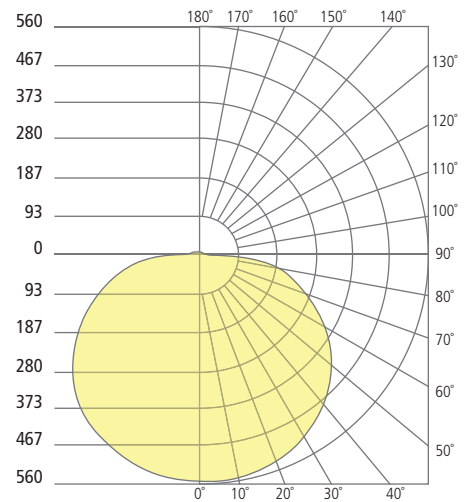

REFLECTIONS

BLOOM FLANGELESS INDIRECT DOWNLIGHT

Bloom 5"

Bloom 8"

Bloom 12"

Aperture 5"

Aperture 8"

Aperture 12"

PHOTOMETRICS*

*For latest photometrics, please visit www.ELEMENT-Lighting.com

BLOOM FLANGELESS 5"

Total Lumen Output:	684
Total Power:	9
Luminaire Efficacy:	76
Color Temp:	3000K
CRI:	90+

BLOOM FLANGELESS 8"

Total Lumen Output:	1255
Total Power:	15
Luminaire Efficacy:	84
Color Temp:	3000K
CRI:	90+

BLOOM FLANGELESS 12"

Total Lumen Output:	1989
Total Power:	31
Luminaire Efficacy:	64
Color Temp:	3000K
CRI:	90+