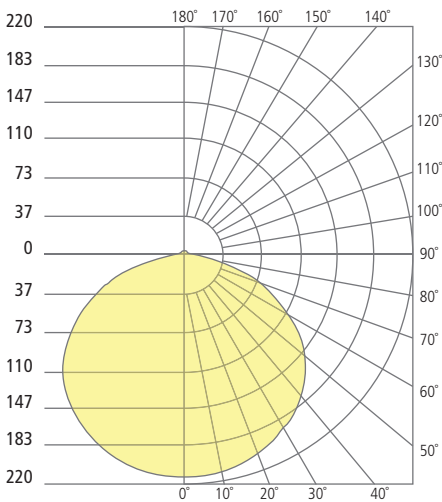

REFLECTIONS

BLOOM FLANGELESS INDIRECT DOWNLIGHT

Bloom 5"

Bloom 8"

Bloom 12"

Aperture 5"

Aperture 8"

Aperture 12"

PHOTOMETRICS*

*For latest photometrics, please visit www.ELEMENT-Lighting.com

BLOOM FLANGELESS 5"

Total Lumen Output:	684
Total Power:	9
Luminaire Efficacy:	76
Color Temp:	3000K
CRI:	90+

BLOOM FLANGELESS 8"

Total Lumen Output:	1255
Total Power:	15
Luminaire Efficacy:	84
Color Temp:	3000K
CRI:	90+

BLOOM FLANGELESS 12"

Total Lumen Output:	1989
Total Power:	31
Luminaire Efficacy:	64
Color Temp:	3000K
CRI:	90+