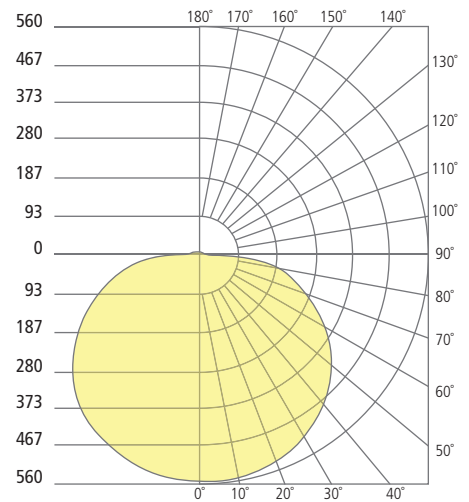

PROJECT INFO

FIXTURE TYPE & QUANTITY

JOB NAME & INFO

NOTES

© 2018 Tech Lighting, L.L.C. All rights reserved. The "Tech Lighting" graphic is a registered trademark of Tech Lighting, L.L.C. Tech Lighting reserves the right to change specifications for product improvements without notification.

ELEMENT
by Tech Lighting

GENERATION BRANDS
7400 Linder Avenue, Skokie, Illinois 60077
T 847.410.4400 F 847.410.4500