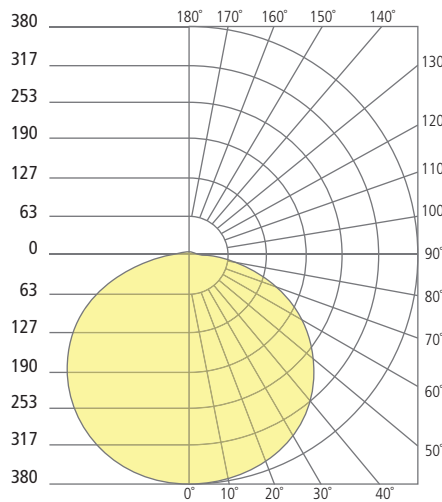

PROJECT INFO

FIXTURE TYPE & QUANTITY

JOB NAME & INFO

NOTES

© 2018 Tech Lighting, L.L.C. All rights reserved. The "Tech Lighting" graphic is a registered trademark of Tech Lighting, L.L.C. Tech Lighting reserves the right to change specifications for product improvements without notification.

ELEMENT
by Tech Lighting

GENERATION BRANDS
7400 Linder Avenue, Skokie, Illinois 60077
T 847.410.4400 F 847.410.4500