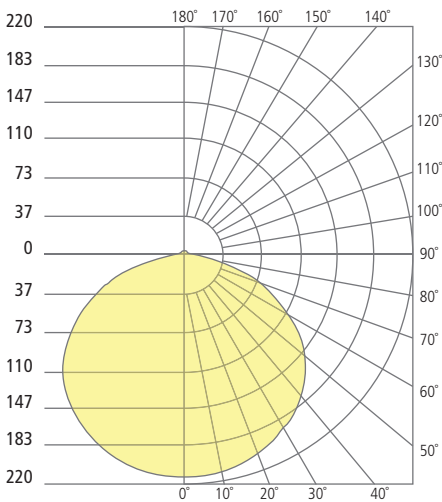

PROJECT INFO

FIXTURE TYPE & QUANTITY

JOB NAME & INFO

NOTES

© 2018 Tech Lighting, L.L.C. All rights reserved. The "Tech Lighting" graphic is a registered trademark of Tech Lighting, L.L.C. Tech Lighting reserves the right to change specifications for product improvements without notification.

ELEMENT
by Tech Lighting

GENERATION BRANDS
7400 Linder Avenue, Skokie, Illinois 60077
T 847.410.4400 F 847.410.4500