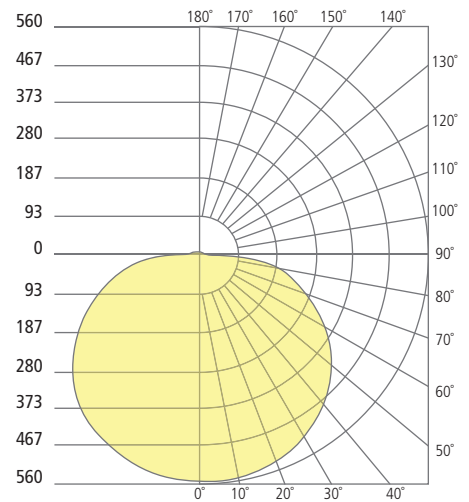

REFLECTIONS

DUNE FLANGELESS INDIRECT DOWNLIGHT

Dune 5"

Dune 8"

Dune 12"

Aperture 5"

Aperture 8"

Aperture 12"

PHOTOMETRICS*

*For latest photometrics, please visit www.ELEMENT-Lighting.com

DUNE FLANGELESS 5"

Total Lumen Output:	684
Total Power:	9
Luminaire Efficacy:	76
Color Temp:	3000K
CRI:	90+

DUNE FLANGELESS 8"

Total Lumen Output:	1255
Total Power:	15
Luminaire Efficacy:	84
Color Temp:	3000K
CRI:	90+

DUNE FLANGELESS 12"

Total Lumen Output:	1989
Total Power:	31
Luminaire Efficacy:	64
Color Temp:	3000K
CRI:	90+

PROJECT INFO