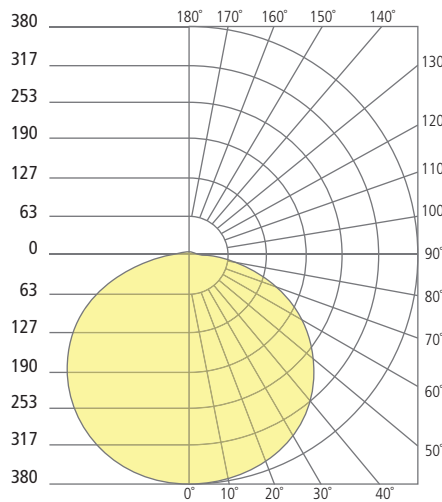

REFLECTIONS

DUNE FLANGELESS INDIRECT DOWNLIGHT

Dune 5"

Dune 8"

Dune 12"

Aperture 5"

Aperture 8"

Aperture 12"

PHOTOMETRICS*

*For latest photometrics, please visit www.ELEMENT-Lighting.com

DUNE FLANGELESS 5"

Total Lumen Output:	684
Total Power:	9
Luminaire Efficacy:	76
Color Temp:	3000K
CRI:	90+

DUNE FLANGELESS 8"

Total Lumen Output:	1255
Total Power:	15
Luminaire Efficacy:	84
Color Temp:	3000K
CRI:	90+

DUNE FLANGELESS 12"

Total Lumen Output:	1989
Total Power:	31
Luminaire Efficacy:	64
Color Temp:	3000K
CRI:	90+

PROJECT INFO