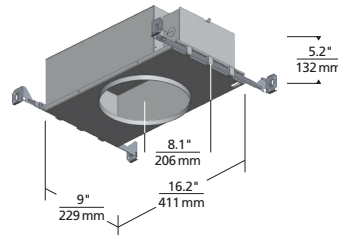

REFLECTIONS

DUNE FLANGELESS INDIRECT DOWNLIGHT

Dune 5"

Dune 8"

Dune 12"

Aperture 5"

Aperture 8"

Aperture 12"