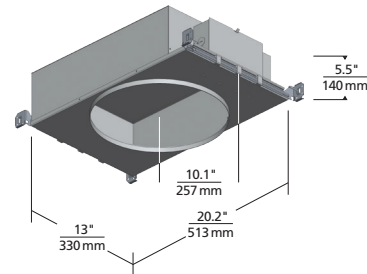

REFLECTIONS

DUNE FLANGELESS INDIRECT DOWNLIGHT

Dune 5"

Dune 8"

Dune 12"

Aperture 5"

Aperture 8"

Aperture 12"