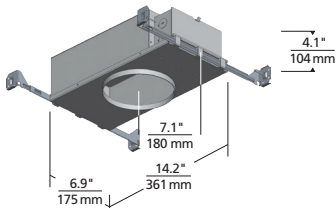

REFLECTIONS

DUNE FLANGELESS INDIRECT DOWNLIGHT

Dune 5"

Dune 8"

Dune 12"

Aperture 5"

Aperture 8"

Aperture 12"