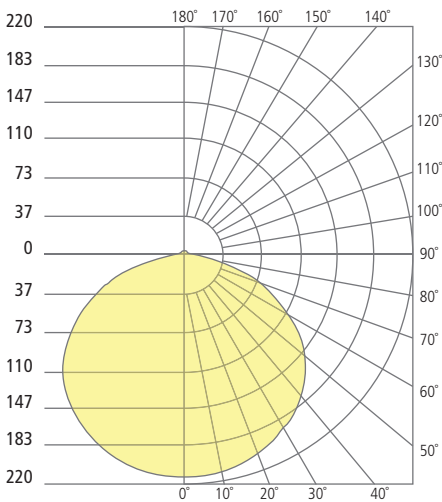

REFLECTIONS

DUNE FLANGELESS INDIRECT DOWNLIGHT

Dune 5"

Dune 8"

Dune 12"

Aperture 5"

Aperture 8"

Aperture 12"

PHOTOMETRICS*

*For latest photometrics, please visit www.ELEMENT-Lighting.com

DUNE FLANGELESS 5"

Total Lumen Output:	684
Total Power:	9
Luminaire Efficacy:	76
Color Temp:	3000K
CRI:	90+

DUNE FLANGELESS 8"

Total Lumen Output:	1255
Total Power:	15
Luminaire Efficacy:	84
Color Temp:	3000K
CRI:	90+

DUNE FLANGELESS 12"

Total Lumen Output:	1989
Total Power:	31
Luminaire Efficacy:	64
Color Temp:	3000K
CRI:	90+

PROJECT INFO