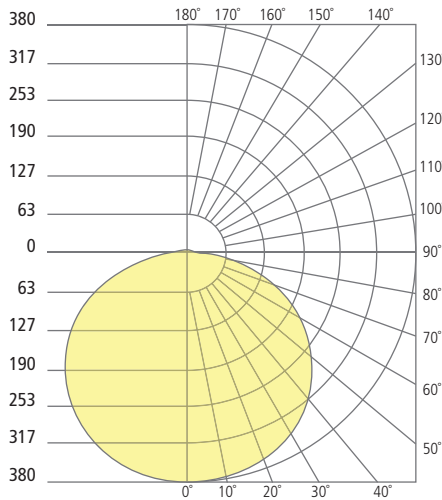

Aperture 12"

PHOTOMETRICS*

*For latest photometrics, please visit www.ELEMENT-Lighting.com

DUNE FLANGELESS 5"

Total Lumen Output:	684
Total Power:	9
Luminaire Efficacy:	76
Color Temp:	3000K
CRI:	90+

DUNE FLANGELESS 8"

Total Lumen Output:	1255
Total Power:	15
Luminaire Efficacy:	84
Color Temp:	3000K
CRI:	90+

DUNE FLANGELESS 12"

Total Lumen Output:	1989
Total Power:	31
Luminaire Efficacy:	64
Color Temp:	3000K
CRI:	90+

PROJECT INFO