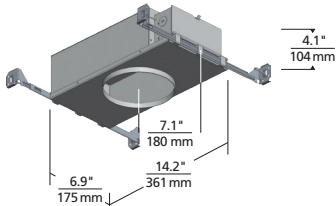

REFLECTIONS

DUNE FLANGELESS INDIRECT DOWNLIGHT

techlighting.com

Dune 5"

Dune 8"

Dune 12"

Aperture 5"

Aperture 8"