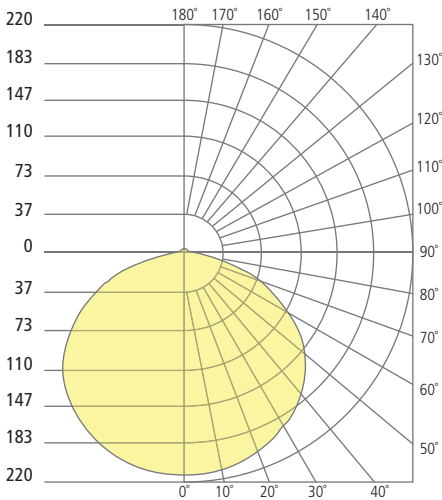

Aperture 12"

PHOTOMETRICS*

*For latest photometrics, please visit www.ELEMENT-Lighting.com

DUNE FLANGELESS 5"

Total Lumen Output:	684
Total Power:	9
Luminaire Efficacy:	76
Color Temp:	3000K
CRI:	90+

DUNE FLANGELESS 8"

Total Lumen Output:	1255
Total Power:	15
Luminaire Efficacy:	84
Color Temp:	3000K
CRI:	90+

DUNE FLANGELESS 12"

Total Lumen Output:	1989
Total Power:	31
Luminaire Efficacy:	64
Color Temp:	3000K
CRI:	90+

PROJECT INFO