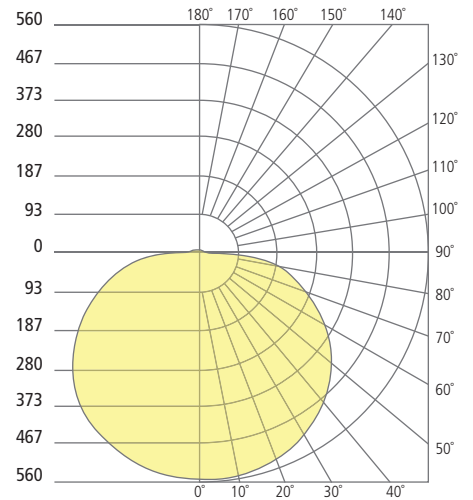

Aperture 12"

PHOTOMETRICS*

*For latest photometrics, please visit www.ELEMENT-Lighting.com

DUNE FLANGELESS 5"

Total Lumen Output:	684
Total Power:	9
Luminaire Efficacy:	76
Color Temp:	3000K
CRI:	90+

DUNE FLANGELESS 8"

Total Lumen Output:	1255
Total Power:	15
Luminaire Efficacy:	84
Color Temp:	3000K
CRI:	90+

DUNE FLANGELESS 12"

Total Lumen Output:	1989
Total Power:	31
Luminaire Efficacy:	64
Color Temp:	3000K
CRI:	90+

PROJECT INFO