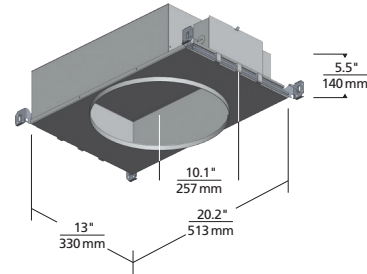

REFLECTIONS

DUNE FLANGELESS INDIRECT DOWNLIGHT

techlighting.com

Dune 5"

Dune 8"

Dune 12"

Aperture 5"

Aperture 8"