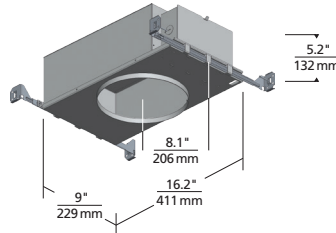

REFLECTIONS

DUNE FLANGELESS INDIRECT DOWNLIGHT

techlighting.com

Dune 5"

Dune 8"

Dune 12"

Aperture 5"

Aperture 8"