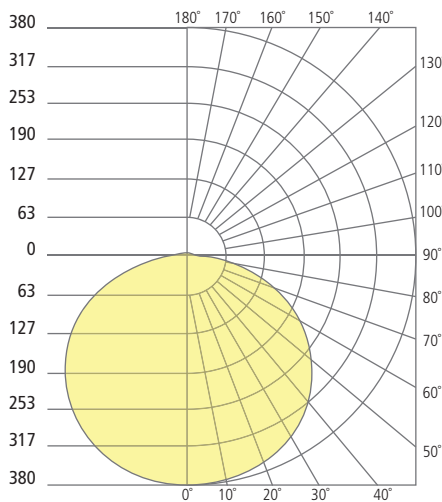

Fleur Flanged 5"

Fleur Flanged 8"

Fleur Flanged 12"

Fleur Flangeless 5"

Fleur Flangeless 8"

Fleur Flangeless 12"

Aperture 5"

Aperture 8"

Aperture 12"

PHOTOMETRICS*

*For latest photometrics, please visit www.ELEMENT-Lighting.com

FLEUR 5"

Total Lumen Output:	684
Total Power:	9
Luminaire Efficacy:	76
Color Temp:	3000K
CRI:	90+

FLEUR 8"

Total Lumen Output:	1255
Total Power:	15
Luminaire Efficacy:	84
Color Temp:	3000K
CRI:	90+

FLEUR 12"

Total Lumen Output:	1989
Total Power:	31
Luminaire Efficacy:	64
Color Temp:	3000K
CRI:	90+

© 2021 Tech Lighting, L.L.C. All rights reserved. The "Tech Lighting" graphic is a registered trademark. Tech Lighting reserves the right to change specifications for product improvements without notification.