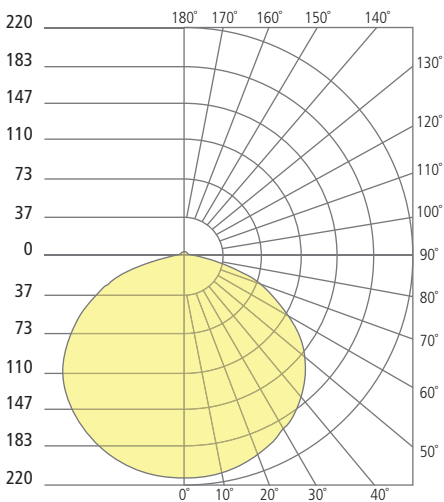

Fleur Flanged 5"

Fleur Flanged 8"

Fleur Flanged 12"

Fleur Flangeless 5"

Fleur Flangeless 8"

Fleur Flangeless 12"

Aperture 5"

Aperture 8"

Aperture 12"

PHOTOMETRICS*

*For latest photometrics, please visit www.ELEMENT-Lighting.com

FLEUR 5"

Total Lumen Output:	684
Total Power:	9
Luminaire Efficacy:	76
Color Temp:	3000K
CRI:	90+

FLEUR 8"

Total Lumen Output:	1255
Total Power:	15
Luminaire Efficacy:	84
Color Temp:	3000K
CRI:	90+

FLEUR 12"

Total Lumen Output:	1989
Total Power:	31
Luminaire Efficacy:	64
Color Temp:	3000K
CRI:	90+

© 2021 Tech Lighting, L.L.C. All rights reserved. The "Tech Lighting" graphic is a registered trademark. Tech Lighting reserves the right to change specifications for product improvements without notification.