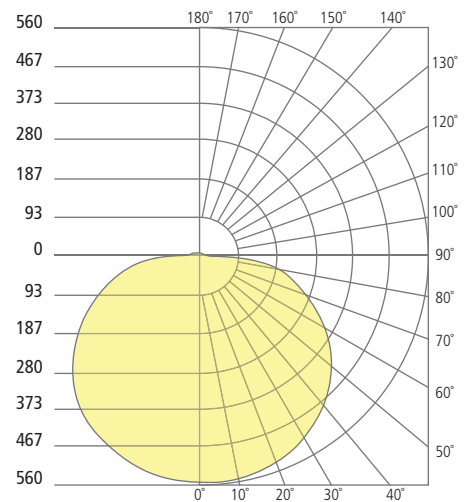

Fleur Flanged 5"

Fleur Flanged 8"

Fleur Flanged 12"

Fleur Flangeless 5"

Fleur Flangeless 8"

Fleur Flangeless 12"

Aperture 5"

Aperture 8"

Aperture 12"

PHOTOMETRICS*

*For latest photometrics, please visit www.ELEMENT-Lighting.com

FLEUR 5"

Total Lumen Output:	684
Total Power:	9
Luminaire Efficacy:	76
Color Temp:	3000K
CRI:	90+

FLEUR 8"

Total Lumen Output:	1255
Total Power:	15
Luminaire Efficacy:	84
Color Temp:	3000K
CRI:	90+

FLEUR 12"

Total Lumen Output:	1989
Total Power:	31
Luminaire Efficacy:	64
Color Temp:	3000K
CRI:	90+

© 2021 Tech Lighting, L.L.C. All rights reserved. The "Tech Lighting" graphic is a registered trademark. Tech Lighting reserves the right to change specifications for product improvements without notification.