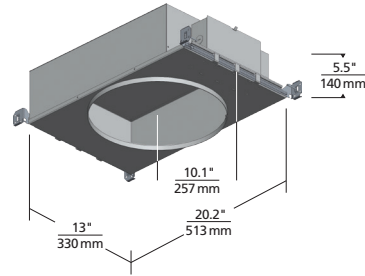

REFLECTIONS

FLEUR FLANGED INDIRECT DOWNLIGHT

techlighting.com

Fleur 5"

Fleur 8"

Fleur 12"

Aperture 5"

Aperture 8"