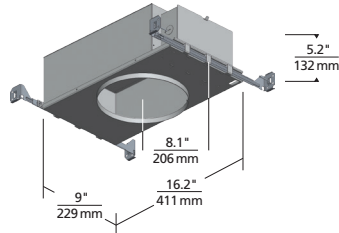

REFLECTIONS

FLEUR FLANGED INDIRECT DOWNLIGHT

techlighting.com

Fleur 5"

Fleur 8"

Fleur 12"

Aperture 5"

Aperture 8"