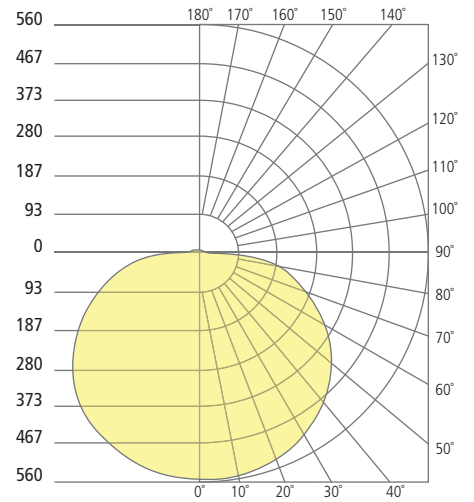

Aperture 12"

PHOTOMETRICS*

*For latest photometrics, please visit www.ELEMENT-Lighting.com

FLEUR FLANGED 5"

Total Lumen Output:	684
Total Power:	9
Luminaire Efficacy:	76
Color Temp:	3000K
CRI:	90+

FLEUR FLANGED 8"

Total Lumen Output:	1255
Total Power:	15
Luminaire Efficacy:	84
Color Temp:	3000K
CRI:	90+

FLEUR FLANGED 12"

Total Lumen Output:	1989
Total Power:	31
Luminaire Efficacy:	64
Color Temp:	3000K
CRI:	90+

PROJECT INFO