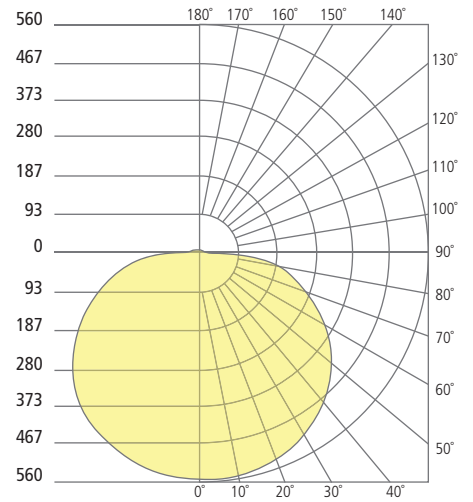

REFLECTIONS

FLEUR FLANGED INDIRECT DOWNLIGHT

Fleur 5"

Fleur 8"

Fleur 12"

Aperture 5"

Aperture 8"

Aperture 12"

PHOTOMETRICS*

*For latest photometrics, please visit www.ELEMENT-Lighting.com

FLEUR FLANGED 5"

Total Lumen Output:	684
Total Power:	9
Luminaire Efficacy:	76
Color Temp:	3000K
CRI:	90+

FLEUR FLANGED 8"

Total Lumen Output:	1255
Total Power:	15
Luminaire Efficacy:	84
Color Temp:	3000K
CRI:	90+

FLEUR FLANGED 12"

Total Lumen Output:	1989
Total Power:	31
Luminaire Efficacy:	64
Color Temp:	3000K
CRI:	90+

PROJECT INFO

FIXTURE TYPE & QUANTITY

JOB NAME & INFO

NOTES

© 2018 Tech Lighting, L.L.C. All rights reserved. The "Tech Lighting" graphic is a registered trademark of Tech Lighting, L.L.C. Tech Lighting reserves the right to change specifications for product improvements without notification.