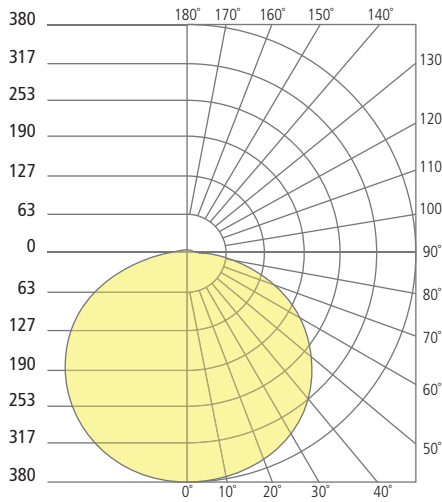

REFLECTIONS

FLEUR FLANGED INDIRECT DOWNLIGHT

Fleur 5"

Fleur 8"

Fleur 12"

Aperture 5"

Aperture 8"

Aperture 12"

PHOTOMETRICS*

*For latest photometrics, please visit www.ELEMENT-Lighting.com

FLEUR FLANGED 5"

Total Lumen Output:	684
Total Power:	9
Luminaire Efficacy:	76
Color Temp:	3000K
CRI:	90+

FLEUR FLANGED 8"

Total Lumen Output:	1255
Total Power:	15
Luminaire Efficacy:	84
Color Temp:	3000K
CRI:	90+

FLEUR FLANGED 12"

Total Lumen Output:	1989
Total Power:	31
Luminaire Efficacy:	64
Color Temp:	3000K
CRI:	90+

PROJECT INFO

FIXTURE TYPE & QUANTITY

JOB NAME & INFO

NOTES

© 2018 Tech Lighting, L.L.C. All rights reserved. The "Tech Lighting" graphic is a registered trademark of Tech Lighting, L.L.C. Tech Lighting reserves the right to change specifications for product improvements without notification.