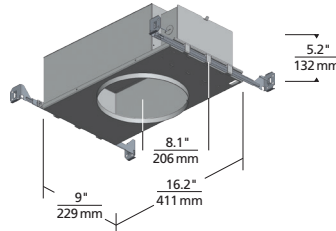

REFLECTIONS

FLEUR FLANGED INDIRECT DOWNLIGHT

Fleur 5"

Fleur 8"

Fleur 12"

Aperture 5"

Aperture 8"

Aperture 12"