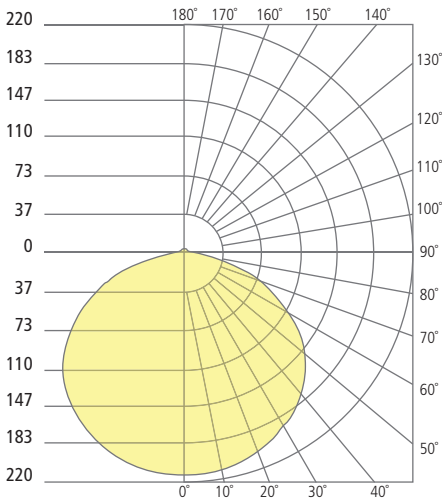

REFLECTIONS

FLEUR FLANGED INDIRECT DOWNLIGHT

Fleur 5"

Fleur 8"

Fleur 12"

Aperture 5"

Aperture 8"

Aperture 12"

PHOTOMETRICS*

*For latest photometrics, please visit www.ELEMENT-Lighting.com

FLEUR FLANGED 5"

Total Lumen Output:	684
Total Power:	9
Luminaire Efficacy:	76
Color Temp:	3000K
CRI:	90+

FLEUR FLANGED 8"

Total Lumen Output:	1255
Total Power:	15
Luminaire Efficacy:	84
Color Temp:	3000K
CRI:	90+

FLEUR FLANGED 12"

Total Lumen Output:	1989
Total Power:	31
Luminaire Efficacy:	64
Color Temp:	3000K
CRI:	90+

PROJECT INFO

FIXTURE TYPE & QUANTITY

JOB NAME & INFO

NOTES

© 2018 Tech Lighting, L.L.C. All rights reserved. The "Tech Lighting" graphic is a registered trademark of Tech Lighting, L.L.C. Tech Lighting reserves the right to change specifications for product improvements without notification.