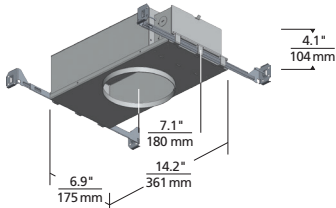

REFLECTIONS

FLEUR FLANGED INDIRECT DOWNLIGHT

Fleur 5"

Fleur 8"

Fleur 12"

Aperture 5"

Aperture 8"

Aperture 12"