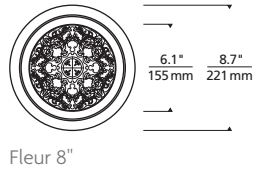

REFLECTIONS

FLEUR FLANGED INDIRECT DOWNLIGHT

techlighting.com

Fleur 8"