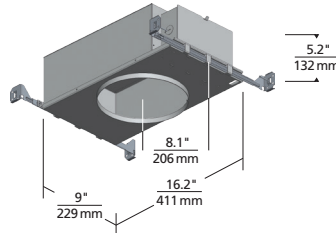

## FLEUR FLANGED INDIRECT DOWNLIGHT

techlighting.com

Fleur 5"

Fleur 8"

Fleur 12"

Aperture 5"

Aperture 8"

Aperture 12"