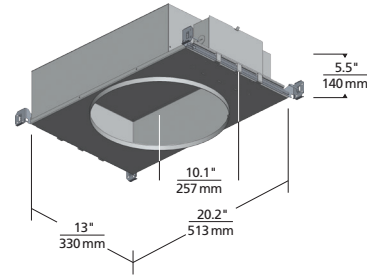

## FLEUR FLANGED INDIRECT DOWNLIGHT

techlighting.com

Fleur 5"

Fleur 8"

Fleur 12"

Aperture 5"

Aperture 8"

Aperture 12"