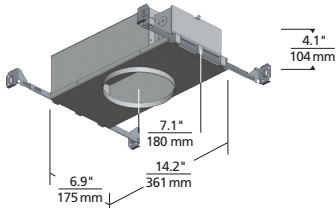

## FLEUR FLANGED INDIRECT DOWNLIGHT

techlighting.com

Fleur 5"

Fleur 8"

Fleur 12"

Aperture 5"

Aperture 8"

Aperture 12"