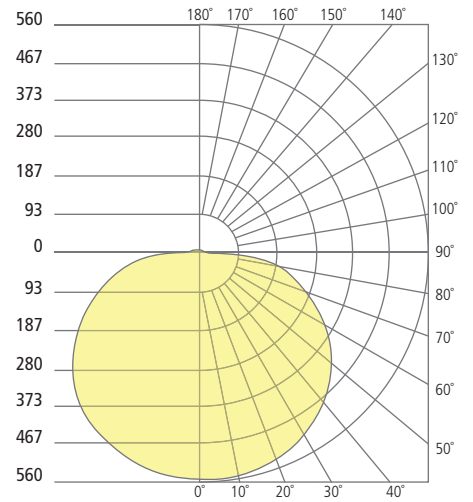

PROJECT INFO

FIXTURE TYPE & QUANTITY

JOB NAME & INFO

NOTES

2019 Tech Lighting, L.L.C. All rights reserved. The "Tech Lighting" graphic is a registered trademark. Tech Lighting reserves the right to change specifications for product improvements without notification.

TECH LIGHTING
VISUAL COMFORT GROUP

7400 Linder Avenue, Skokie, Illinois 60077
T 847.410.4400 F 847.410.4500