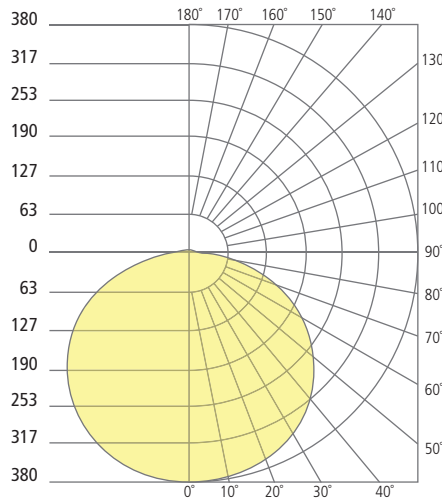

REFLECTIONS

FLEUR FLANGED INDIRECT DOWNLIGHT

Fleur 5"

Fleur 8"

Fleur 12"

Aperture 5"

Aperture 8"

Aperture 12"

PHOTOMETRICS*

*For latest photometrics, please visit www.ELEMENT-Lighting.com

FLEUR FLANGED 5"

Total Lumen Output:	684
Total Power:	9
Luminaire Efficacy:	76
Color Temp:	3000K
CRI:	90+

FLEUR FLANGED 8"

Total Lumen Output:	1255
Total Power:	15
Luminaire Efficacy:	84
Color Temp:	3000K
CRI:	90+

FLEUR FLANGED 12"

Total Lumen Output:	1989
Total Power:	31
Luminaire Efficacy:	64
Color Temp:	3000K
CRI:	90+

PROJECT INFO

FIXTURE TYPE & QUANTITY

JOB NAME & INFO

NOTES

© 2018 Tech Lighting, L.L.C. All rights reserved. The "Tech Lighting" graphic is a registered trademark of Tech Lighting, L.L.C. Tech Lighting reserves the right to change specifications for product improvements without notification.