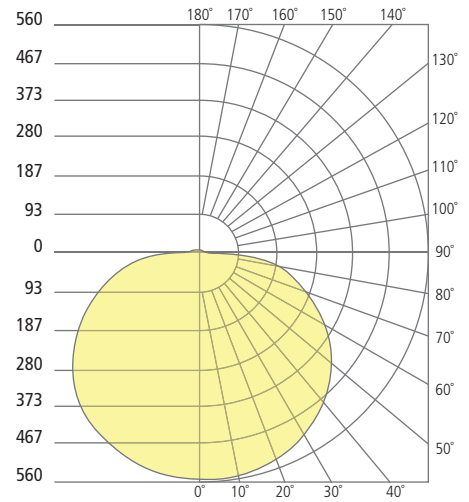

REFLECTIONS

FLEUR FLANGED INDIRECT DOWNLIGHT

Fleur 5"

Fleur 8"

Fleur 12"

Aperture 5"

Aperture 8"

Aperture 12"

PHOTOMETRICS*

*For latest photometrics, please visit www.ELEMENT-Lighting.com

FLEUR FLANGED 5"

Total Lumen Output:	684
Total Power:	9
Luminaire Efficacy:	76
Color Temp:	3000K
CRI:	90+

FLEUR FLANGED 8"

Total Lumen Output:	1255
Total Power:	15
Luminaire Efficacy:	84
Color Temp:	3000K
CRI:	90+

FLEUR FLANGED 12"

Total Lumen Output:	1989
Total Power:	31
Luminaire Efficacy:	64
Color Temp:	3000K
CRI:	90+

PROJECT INFO

FIXTURE TYPE & QUANTITY

JOB NAME & INFO

NOTES

© 2018 Tech Lighting, L.L.C. All rights reserved. The "Tech Lighting" graphic is a registered trademark of Tech Lighting, L.L.C. Tech Lighting reserves the right to change specifications for product improvements without notification.