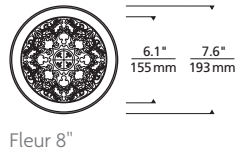

*See ELEMENT-lighting.com for dimmer compatibility.

**Visit ELEMENT-lighting.com for specific warranty limitations and details.

FLEUR
shown in flangeless

ORDERING INFORMATION

HOUSING	SIZE	HOUSING RATING	DIMMABLE DRIVER	
EDIH	5R 5" DIAMETER	I IC AIRTIGHT	ELV/TRIAC/0-10V UNV* (LEAVE BLANK)	
	8R 8" DIAMETER	C CHICAGO PLENUM	ELDOLED 0.1% 0-0V LINEAR UNV*	
	12R 12" DIAMETER		-ELD0	ELDOLED 0.1% 0-0V LOGARITHMIC UNV*
			-ELD1	ELDOLED 1% 0-0V LINEAR UNV*
		-ELD1A	ELDOLED 1% 0-0V LOGARITHMIC UNV*	
		-ELDD	ELDOLED 0.1% DALI UNV*	
		-HLECO	HI-LUME ECO-SYSTEM FADE-TO-BLACK UNV*	
		-HL2W	HI-LUME 2-WIRE**	

REFLECTIONS

FLEUR FLANGELESS INDIRECT DOWNLIGHT

Aperture 5"

Aperture 8"

Aperture 12"

PHOTOMETRICS*

*For latest photometrics, please visit www.ELEMENT-Lighting.com

FLEUR FLANGELESS 5"