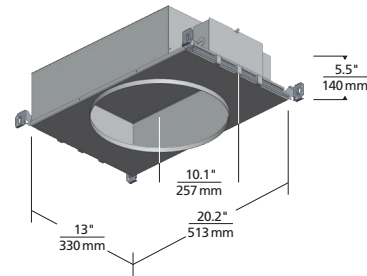

REFLECTIONS

FLEUR FLANGELESS INDIRECT DOWNLIGHT

Aperture 12"

PHOTOMETRICS*

*For latest photometrics, please visit www.ELEMENT-Lighting.com

FLEUR FLANGELESS 5"

Total Lumen Output:	684
Total Power:	9
Luminaire Efficacy:	76
Color Temp:	3000K
CRI:	90+

FLEUR FLANGELESS 8"

Total Lumen Output:	943
Total Power:	15
Luminaire Efficacy:	62
Color Temp:	3000K
CRI:	90+

FLEUR FLANGELESS 12"

Total Lumen Output:	1989
Total Power:	31
Luminaire Efficacy:	64
Color Temp:	3000K
CRI:	90+