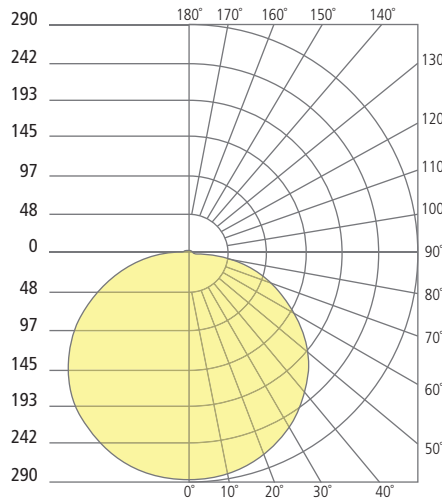

PROJECT INFO

FIXTURE TYPE & QUANTITY

JOB NAME & INFO

NOTES

© 2016 Tech Lighting, L.L.C. All rights reserved. The "Tech Lighting" graphic is a registered trademark of Tech Lighting, L.L.C. Tech Lighting reserves the right to change specifications for product improvements without notification.

ELEMENT
by Tech Lighting

GENERATION BRANDS
7400 Linder Avenue, Skokie, Illinois 60077
T 847.410.4400 F 847.410.4500