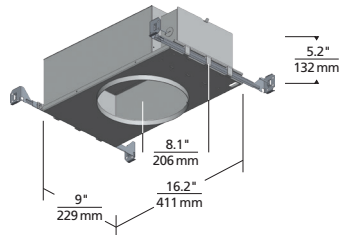

REFLECTIONS

FLEUR FLANGELESS INDIRECT DOWNLIGHT

Aperture 8"

PHOTOMETRICS*

*For latest photometrics, please visit www.ELEMENT-Lighting.com

FLEUR FLANGELESS 5"

Total Lumen Output:	684
Total Power:	9
Luminaire Efficacy:	76
Color Temp:	3000K
CRI:	90+

FLEUR FLANGELESS 8"

Total Lumen Output:	943
Total Power:	15
Luminaire Efficacy:	62
Color Temp:	3000K
CRI:	90+

FLEUR FLANGELESS 12"

Total Lumen Output:	1989
Total Power:	31
Luminaire Efficacy:	64
Color Temp:	3000K
CRI:	90+