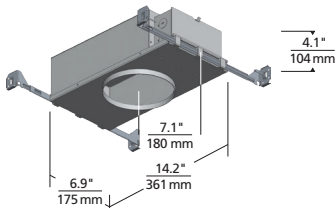

REFLECTIONS

FLEUR FLANGELESS INDIRECT DOWNLIGHT

Aperture 5"

PHOTOMETRICS*

*For latest photometrics, please visit www.ELEMENT-Lighting.com

FLEUR FLANGELESS 5"

Total Lumen Output:	684
Total Power:	9
Luminaire Efficacy:	76
Color Temp:	3000K
CRI:	90+

FLEUR FLANGELESS 8"

Total Lumen Output:	943
Total Power:	15
Luminaire Efficacy:	62
Color Temp:	3000K
CRI:	90+

FLEUR FLANGELESS 12"

Total Lumen Output:	1989
Total Power:	31
Luminaire Efficacy:	64
Color Temp:	3000K
CRI:	90+