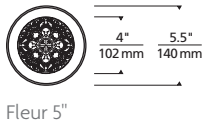

REFLECTIONS

FLEUR FLANGELESS INDIRECT DOWNLIGHT

Aperture 5"

Aperture 8"

Aperture 12"

PHOTOMETRICS*

*For latest photometrics, please visit www.ELEMENT-Lighting.com

FLEUR FLANGELESS 5"

Total Lumen Output:	684
Total Power:	9
Luminaire Efficacy:	76
Color Temp:	3000K
CRI:	90+

FLEUR FLANGELESS 8"

Total Lumen Output:	943
Total Power:	15
Luminaire Efficacy:	62
Color Temp:	3000K
CRI:	90+

FLEUR FLANGELESS 12"

Total Lumen Output:	1989
Total Power:	31
Luminaire Efficacy:	64
Color Temp:	3000K
CRI:	90+