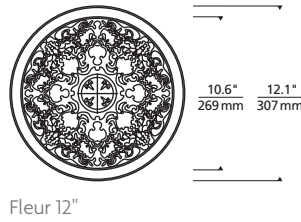

*See ELEMENT-lighting.com for dimmer compatibility.

**Visit ELEMENT-lighting.com for specific warranty limitations and details.

FLEUR
shown in flangeless

ORDERING INFORMATION

HOUSING	SIZE	HOUSING RATING	DIMMABLE DRIVER	
EDIH	5R 5" DIAMETER	I IC AIRTIGHT	ELV/TRIAC/0-10V UNV* (LEAVE BLANK)	
	8R 8" DIAMETER	C CHICAGO PLENUM	ELDOLED 0.1% 0-0V LINEAR UNV*	
	12R 12" DIAMETER		-ELD0	ELDOLED 0.1% 0-0V LOGARITHMIC UNV*
			-ELD1	ELDOLED 1% 0-0V LINEAR UNV*
		-ELD1A	ELDOLED 1% 0-0V LOGARITHMIC UNV*	
		-ELDD	ELDOLED 0.1% DALI UNV*	
		-HLECO	HI-LUME ECO-SYSTEM FADE-TO-BLACK UNV*	
		-HL2W	HI-LUME 2-WIRE**	

MUST ORDER LED TRIM/DOME SEPARATELY. *UNV = 120V/277V INPUT VOLTAGE. **HL2W 120V INPUT ONLY

TRIM/DOME	SIZE	CEILING APPEARANCE	CRI	CCT	DOME PATTERN	FINISH
EDIT	5R 5" DIAMETER	L FLANGELESS	9 90 CR	27 2700K	4 FLEUR	W WHITE
	8R 8" DIAMETER			30 3000K		
	12R 12" DIAMETER			35 3500K		
				WD 3000K-2000K WARM COLOR DIMMING		

REFLECTIONS

FLEUR FLANGELESS INDIRECT DOWNLIGHT

Aperture 5"

Aperture 8"

Aperture 12"

PHOTOMETRICS*

*For latest photometrics, please visit www.ELEMENT-Lighting.com

FLEUR FLANGELESS 5"