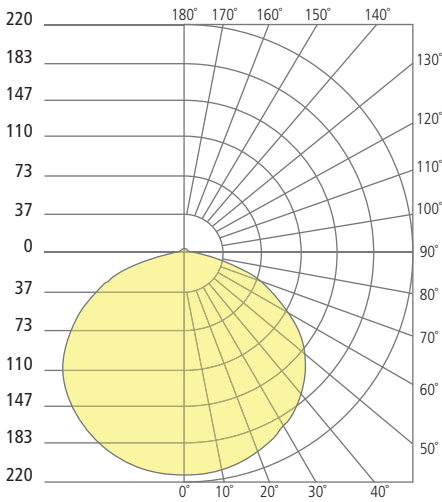

PROJECT INFO

FIXTURE TYPE & QUANTITY

JOB NAME & INFO

NOTES

© 2018 Tech Lighting, L.L.C. All rights reserved. The "Tech Lighting" graphic is a registered trademark of Tech Lighting, L.L.C. Tech Lighting reserves the right to change specifications for product improvements without notification.

ELEMENT
by Tech Lighting

GENERATION BRANDS
7400 Linder Avenue, Skokie, Illinois 60077
T 847.410.4400 F 847.410.4500