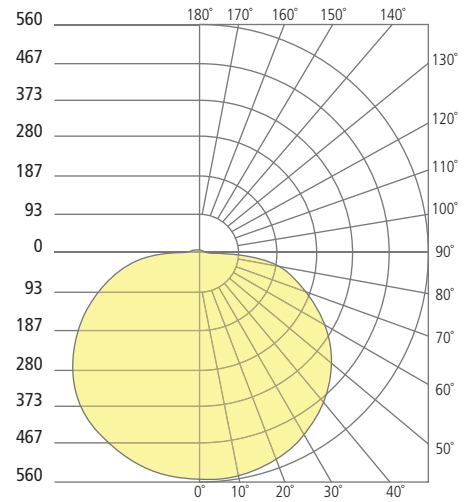

PROJECT INFO

FIXTURE TYPE & QUANTITY

JOB NAME & INFO

NOTES

© 2018 Tech Lighting, L.L.C. All rights reserved. The "Tech Lighting" graphic is a registered trademark of Tech Lighting, L.L.C. Tech Lighting reserves the right to change specifications for product improvements without notification.

ELEMENT
by Tech Lighting

GENERATION BRANDS
7400 Linder Avenue, Skokie, Illinois 60077
T 847.410.4400 F 847.410.4500