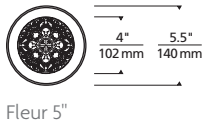

REFLECTIONS

FLEUR FLANGELESS INDIRECT DOWNLIGHT

Aperture 5"

Aperture 8"

Aperture 12"

PHOTOMETRICS*

*For latest photometrics, please visit www.ELEMENT-Lighting.com

FLEUR FLANGELESS 5"