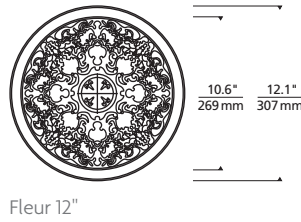

REFLECTIONS

FLEUR FLANGELESS INDIRECT DOWNLIGHT

Aperture 5"

Aperture 8"

Aperture 12"

PHOTOMETRICS*

*For latest photometrics, please visit www.ELEMENT-Lighting.com

FLEUR FLANGELESS 5"