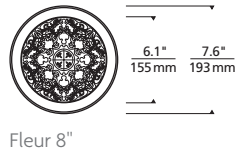

REFLECTIONS

FLEUR FLANGELESS INDIRECT DOWNLIGHT

Aperture 5"

Aperture 8"

Aperture 12"

PHOTOMETRICS*

*For latest photometrics, please visit www.ELEMENT-Lighting.com

FLEUR FLANGELESS 5"