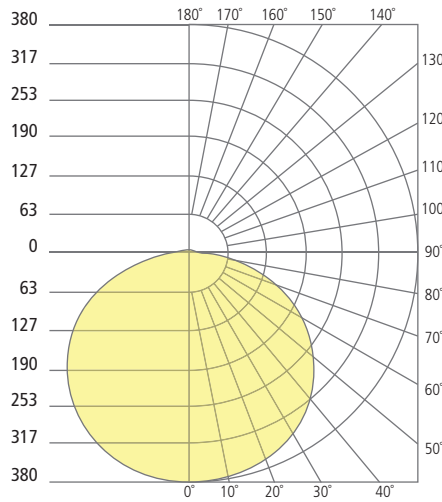

PROJECT INFO

FIXTURE TYPE & QUANTITY

JOB NAME & INFO

NOTES

© 2018 Tech Lighting, L.L.C. All rights reserved. The "Tech Lighting" graphic is a registered trademark of Tech Lighting, L.L.C. Tech Lighting reserves the right to change specifications for product improvements without notification.

ELEMENT
by Tech Lighting

GENERATION BRANDS
7400 Linder Avenue, Skokie, Illinois 60077
T 847.410.4400 F 847.410.4500