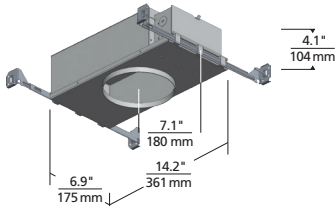

REFLECTIONS

FLEUR FLANGELESS INDIRECT DOWNLIGHT

Aperture 5"

PHOTOMETRICS*

*For latest photometrics, please visit www.ELEMENT-Lighting.com

FLEUR FLANGELESS 5"

Total Lumen Output:	684
Total Power:	9
Luminaire Efficacy:	76
Color Temp:	3000K
CRI:	90+

FLEUR FLANGELESS 8"

Total Lumen Output:	1255
Total Power:	15
Luminaire Efficacy:	84
Color Temp:	3000K
CRI:	90+

FLEUR FLANGELESS 12"

Total Lumen Output:	1989
Total Power:	31
Luminaire Efficacy:	64
Color Temp:	3000K
CRI:	90+