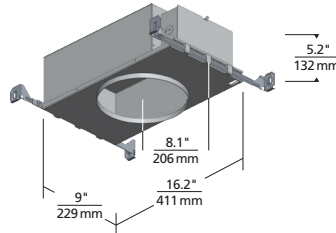

REFLECTIONS

FLEUR FLANGELESS INDIRECT DOWNLIGHT

Aperture 5"

Aperture 8"

Aperture 12"

PHOTOMETRICS*

*For latest photometrics, please visit www.ELEMENT-Lighting.com

FLEUR FLANGELESS 5"