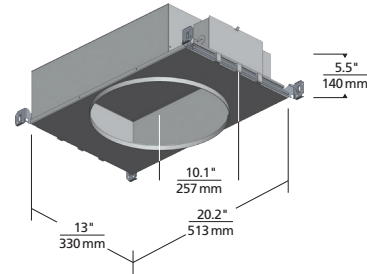

REFLECTIONS

FLEUR FLANGELESS INDIRECT DOWNLIGHT

Aperture 12"

PHOTOMETRICS*

*For latest photometrics, please visit www.ELEMENT-Lighting.com

FLEUR FLANGELESS 5"

Total Lumen Output:	684
Total Power:	9
Luminaire Efficacy:	76
Color Temp:	3000K
CRI:	90+

FLEUR FLANGELESS 8"

Total Lumen Output:	1255
Total Power:	15
Luminaire Efficacy:	84
Color Temp:	3000K
CRI:	90+

FLEUR FLANGELESS 12"

Total Lumen Output:	1989
Total Power:	31
Luminaire Efficacy:	64
Color Temp:	3000K
CRI:	90+