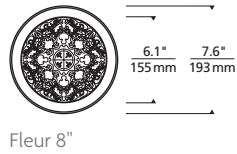

REFLECTIONS

FLEUR FLANGELESS INDIRECT DOWNLIGHT

Aperture 5"

Aperture 8"

Aperture 12"

PHOTOMETRICS*

*For latest photometrics, please visit www.ELEMENT-Lighting.com

FLEUR FLANGELESS 5"

Total Lumen Output:	684
Total Power:	9
Luminaire Efficacy:	76
Color Temp:	3000K
CRI:	90+

FLEUR FLANGELESS 8"

Total Lumen Output:	1255
Total Power:	15
Luminaire Efficacy:	84
Color Temp:	3000K
CRI:	90+

FLEUR FLANGELESS 12"

Total Lumen Output:	1989
Total Power:	31
Luminaire Efficacy:	64
Color Temp:	3000K
CRI:	90+