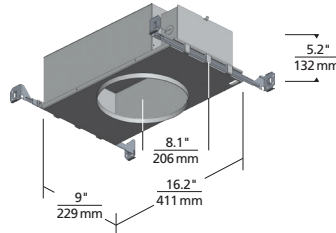

REFLECTIONS

FLEUR FLANGELESS INDIRECT DOWNLIGHT

Aperture 8"

PHOTOMETRICS*

*For latest photometrics, please visit www.ELEMENT-Lighting.com

FLEUR FLANGELESS 5"

Total Lumen Output:	684
Total Power:	9
Luminaire Efficacy:	76
Color Temp:	3000K
CRI:	90+

FLEUR FLANGELESS 8"

Total Lumen Output:	1255
Total Power:	15
Luminaire Efficacy:	84
Color Temp:	3000K
CRI:	90+

FLEUR FLANGELESS 12"

Total Lumen Output:	1989
Total Power:	31
Luminaire Efficacy:	64
Color Temp:	3000K
CRI:	90+