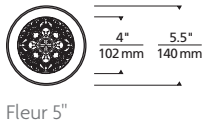

REFLECTIONS

FLEUR FLANGELESS INDIRECT DOWNLIGHT

Aperture 5"

Aperture 8"

Aperture 12"

PHOTOMETRICS*

*For latest photometrics, please visit www.ELEMENT-Lighting.com

FLEUR FLANGELESS 5"

Total Lumen Output:	684
Total Power:	9
Luminaire Efficacy:	76
Color Temp:	3000K
CRI:	90+

FLEUR FLANGELESS 8"

Total Lumen Output:	1255
Total Power:	15
Luminaire Efficacy:	84
Color Temp:	3000K
CRI:	90+

FLEUR FLANGELESS 12"

Total Lumen Output:	1989
Total Power:	31
Luminaire Efficacy:	64
Color Temp:	3000K
CRI:	90+