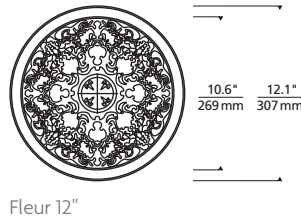

REFLECTIONS

FLEUR FLANGELESS INDIRECT DOWNLIGHT

Aperture 5"

Aperture 8"

Aperture 12"

PHOTOMETRICS*

*For latest photometrics, please visit www.ELEMENT-Lighting.com

FLEUR FLANGELESS 5"

Total Lumen Output:	684
Total Power:	9
Luminaire Efficacy:	76
Color Temp:	3000K
CRI:	90+

FLEUR FLANGELESS 8"

Total Lumen Output:	1255
Total Power:	15
Luminaire Efficacy:	84
Color Temp:	3000K
CRI:	90+

FLEUR FLANGELESS 12"

Total Lumen Output:	1989
Total Power:	31
Luminaire Efficacy:	64
Color Temp:	3000K
CRI:	90+