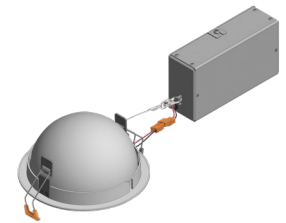

## DOME/TRIM

Bloom Flanged 5"

Bloom Flanged 8"

Bloom Flanged 12"

Bloom Flangeless\* 5"  
\*shown with plaster plate

Bloom Flangeless\* 8"

Bloom Flangeless\* 12"

## DOME/TRIM WITH REMOTE JUNCTION BOX

Flanged 5"

Flangeless 5"

J-Box (side view/top view)

3/4 Flanged View

Flanged 8"

Flangeless 8"

J-Box (side view/top view)