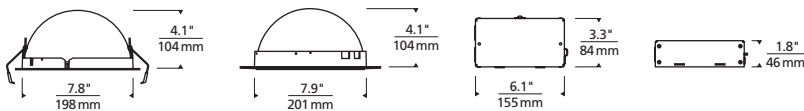

## DOME/TRIM WITH REMOTE JUNCTION BOX

Flanged 5"

Flangeless 5"

J-Box (side view/top view)

3/4 Flanged View

Flanged 8"

Flangeless 8"

J-Box (side view/top view)