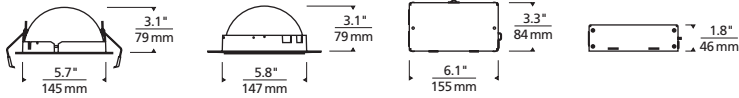

## DOME/TRIM

Bloom Flanged 5"

Bloom Flanged 8"

Bloom Flanged 12"

Bloom Flangeless\* 5"  
\*shown with plaster plate

Bloom Flangeless\* 8"

Bloom Flangeless\* 12"

## DOME/TRIM WITH REMOTE JUNCTION BOX

Flanged 5"

Flangeless 5"

J-Box (side view/top view)

3/4 Flanged View

Flanged 8"

Flangeless 8"

J-Box (side view/top view)