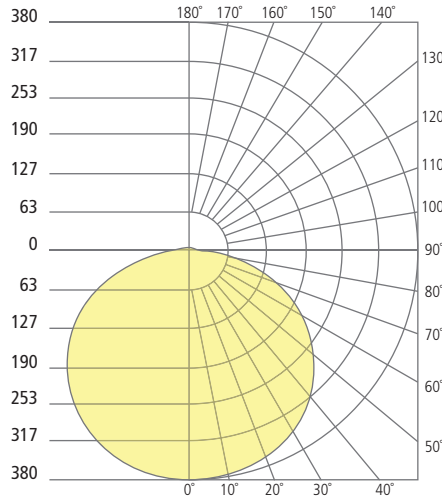

PHOTOMETRICS*

*For latest photometrics, please visit www.ELEMENT-Lighting.com

BLOOM 5"

Total Lumen Output: 684
Total Power: 9
Luminaire Efficacy: 76
Color Temp: 3000K
CRI: 90+

BLOOM 8"

Total Lumen Output: 1255
Total Power: 15
Luminaire Efficacy: 84
Color Temp: 3000K
CRI: 90+

BLOOM 12"

Total Lumen Output: 1989
Total Power: 31
Luminaire Efficacy: 64
Color Temp: 3000K
CRI: 90+

PROJECT INFO

FIXTURE TYPE & QUANTITY

JOB NAME & INFO

NOTES

2019 Tech Lighting, L.L.C. All rights reserved. The "Tech Lighting" graphic is a registered trademark. Tech Lighting reserves the right to change specifications for product improvements without notification.

TECH LIGHTING
VISUAL COMFORT GROUP

7400 Linder Avenue, Skokie, Illinois 60077
T 847.410.4400 F 847.410.4500