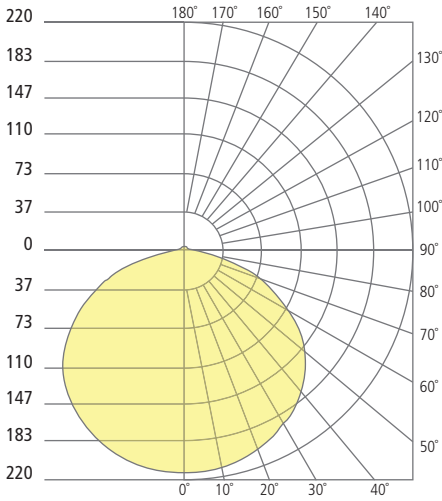

PHOTOMETRICS*

*For latest photometrics, please visit www.ELEMENT-Lighting.com

BLOOM 5"

Total Lumen Output: 684
Total Power: 9
Luminaire Efficacy: 76
Color Temp: 3000K
CRI: 90+

BLOOM 8"

Total Lumen Output: 1255
Total Power: 15
Luminaire Efficacy: 84
Color Temp: 3000K
CRI: 90+

BLOOM 12"

Total Lumen Output: 1989
Total Power: 31
Luminaire Efficacy: 64
Color Temp: 3000K
CRI: 90+

PROJECT INFO

FIXTURE TYPE & QUANTITY

JOB NAME & INFO

NOTES

2019 Tech Lighting, L.L.C. All rights reserved. The "Tech Lighting" graphic is a registered trademark. Tech Lighting reserves the right to change specifications for product improvements without notification.

TECH LIGHTING
VISUAL COMFORT GROUP

7400 Linder Avenue, Skokie, Illinois 60077
T 847.410.4400 F 847.410.4500