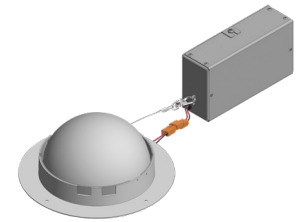

## DOME/TRIM WITH REMOTE JUNCTION BOX

Flanged 5"

Flangeless 5"

J-Box (side view/top view)

3/4 Flanged View

Flanged 8"

Flangeless 8"

J-Box (side view/top view)

3/4 Flangeless View with integrated mud plate

Flanged 12"

Flangeless 12"

J-Box (side view/top view)