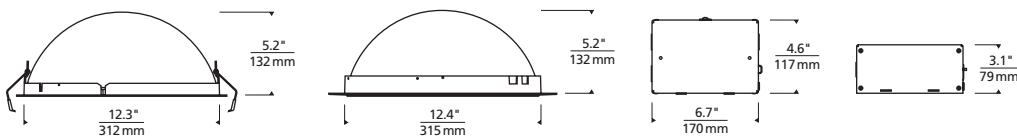

## DOME/TRIM WITH REMOTE JUNCTION BOX

Flanged 5"

Flangeless 5"

J-Box (side view/top view)

3/4 Flanged View

Flanged 8"

Flangeless 8"

J-Box (side view/top view)

3/4 Flangeless View with integrated mud plate

Flanged 12"

Flangeless 12"

J-Box (side view/top view)