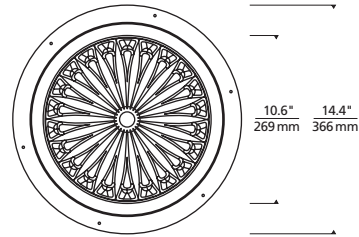

## DOME/TRIM

Bloom Flanged 5"

Bloom Flanged 8"

Bloom Flanged 12"

Bloom Flangeless\* 5"  
\*shown with plaster plate

Bloom Flangeless\* 8"

Bloom Flangeless\* 12"

## DOME/TRIM WITH REMOTE JUNCTION BOX

Flanged 5"

Flangeless 5"

J-Box (side view/top view)

3/4 Flanged View

Flanged 8"

Flangeless 8"

J-Box (side view/top view)