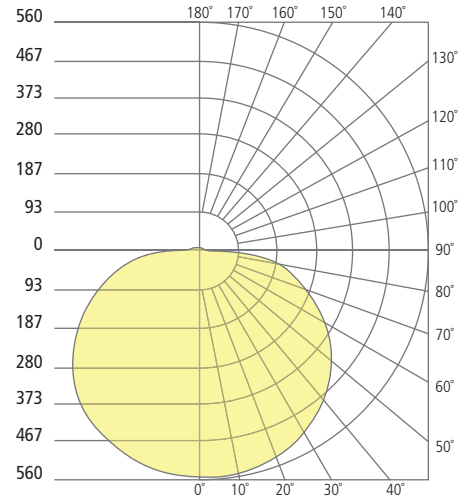

PHOTOMETRICS*

*For latest photometrics, please visit www.ELEMENT-Lighting.com

BLOOM 5"

Total Lumen Output: 684
Total Power: 9
Luminaire Efficacy: 76
Color Temp: 3000K
CRI: 90+

BLOOM 8"

Total Lumen Output: 1255
Total Power: 15
Luminaire Efficacy: 84
Color Temp: 3000K
CRI: 90+

BLOOM 12"

Total Lumen Output: 1989
Total Power: 31
Luminaire Efficacy: 64
Color Temp: 3000K
CRI: 90+

PROJECT INFO

FIXTURE TYPE & QUANTITY

JOB NAME & INFO

NOTES

2019 Tech Lighting, L.L.C. All rights reserved. The "Tech Lighting" graphic is a registered trademark. Tech Lighting reserves the right to change specifications for product improvements without notification.

TECH LIGHTING
VISUAL COMFORT GROUP

7400 Linder Avenue, Skokie, Illinois 60077
T 847.410.4400 F 847.410.4500