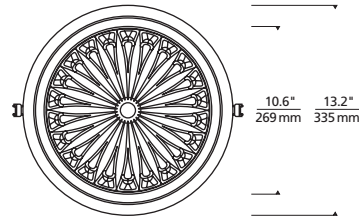

*HL2W - 120V INPUT VOLTAGE ONLY. **ALL DRIVERS EXCEPT LUTRON HL2W ARE UNV = 120V/277V INPUT VOLTAGE.

DOMES/TRIM

Bloom Flanged 5"

Bloom Flanged 8"

Bloom Flanged 12"

Bloom Flangeless* 5"
*shown with plaster plate

Bloom Flangeless* 8"

Bloom Flangeless* 12"

DOMES/TRIM WITH REMOTE JUNCTION BOX

Flanged 5"

Flangeless 5"

J-Box (side view/top view)

3/4 Flanged View

Flanged 8"