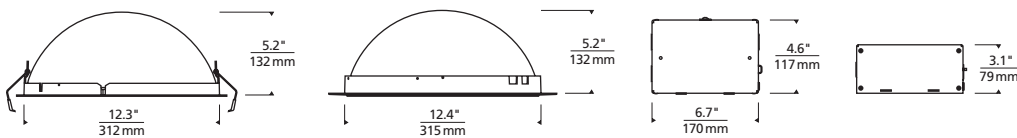

Bloom Flangeless* 8"

Bloom Flangeless* 12"

DOMES/TRIM WITH REMOTE JUNCTION BOX

Flanged 5"

Flangeless 5"

J-Box (side view/top view)

3/4 Flanged View

Flanged 8"

Flangeless 8"

J-Box (side view/top view)

3/4 Flangeless View with integrated mud plate

Flanged 12"

Flangeless 12"

J-Box (side view/top view)

PHOTOMETRICS*

*For latest photometrics, please visit www.ELEMENT-Lighting.com