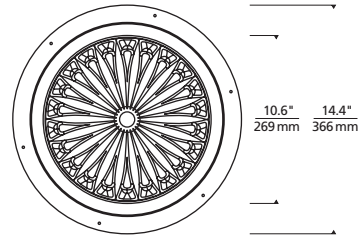

The Bloom dome transforms beautiful three-dimensional geometry for dramatic visual interest with the subtle play of light and shadow. All ELEMENT Reflections domes also offer two ceiling appearance options: flanged for a more traditional ceiling appearance; or flangeless for a smooth, mudded-in ceiling appearance.

*HL2W - 120V INPUT VOLTAGE ONLY. **ALL DRIVERS EXCEPT LUTRON HL2W ARE UNV = 120V/277V INPUT VOLTAGE.

DOMES/TRIM

Bloom Flanged 5"

Bloom Flanged 8"

Bloom Flanged 12"

Bloom Flangeless* 5"
*shown with plaster plate

Bloom Flangeless* 8"

Bloom Flangeless* 12"

DOMES/TRIM WITH REMOTE JUNCTION BOX

Flanged 5"

Flangeless 5"

J-Box (side view/top view)

3/4 Flanged View

Flanged 8"