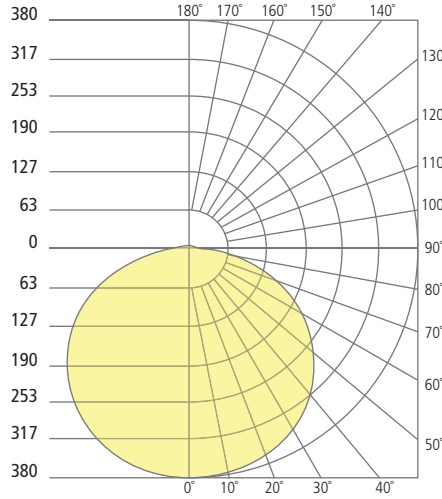

PHOTOMETRICS*

*For latest photometrics, please visit www.ELEMENT-Lighting.com

BLOOM 5"

Total Lumen Output: 684
Total Power: 9
Luminaire Efficacy: 76
Color Temp: 3000K
CRI: 90+

BLOOM 8"

Total Lumen Output: 1255
Total Power: 15
Luminaire Efficacy: 84
Color Temp: 3000K
CRI: 90+

BLOOM 12"

Total Lumen Output: 1989
Total Power: 31
Luminaire Efficacy: 64
Color Temp: 3000K
CRI: 90+

PROJECT INFO

FIXTURE TYPE & QUANTITY

JOB NAME & INFO

NOTES

ELEMENT
by Tech Lighting®

GENERATION BRANDS
7400 Linder Avenue, Skokie, Illinois 60077
T 847.410.4400 F 847.410.4500

© 2018 Tech Lighting, L.L.C. All rights reserved. The "Tech Lighting" graphic is a registered trademark of Tech Lighting, L.L.C. Tech Lighting reserves the right to change specifications for product improvements without notification.