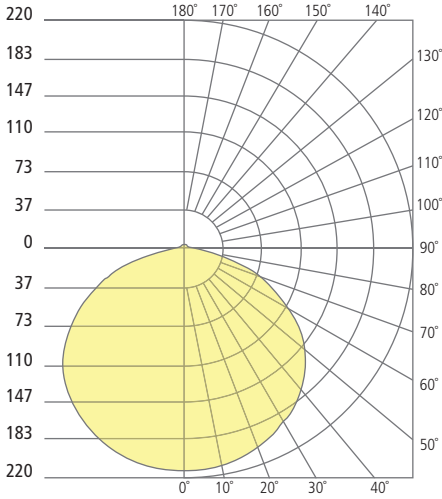

PHOTOMETRICS*

*For latest photometrics, please visit www.ELEMENT-Lighting.com

BLOOM 5"

Total Lumen Output: 684
Total Power: 9
Luminaire Efficacy: 76
Color Temp: 3000K
CRI: 90+

BLOOM 8"

Total Lumen Output: 1255
Total Power: 15
Luminaire Efficacy: 84
Color Temp: 3000K
CRI: 90+

BLOOM 12"

Total Lumen Output: 1989
Total Power: 31
Luminaire Efficacy: 64
Color Temp: 3000K
CRI: 90+

PROJECT INFO

FIXTURE TYPE & QUANTITY

JOB NAME & INFO

NOTES

ELEMENT
by Tech Lighting®

GENERATION BRANDS
7400 Linder Avenue, Skokie, Illinois 60077
T 847.410.4400 F 847.410.4500

© 2018 Tech Lighting, L.L.C. All rights reserved. The "Tech Lighting" graphic is a registered trademark of Tech Lighting, L.L.C. Tech Lighting reserves the right to change specifications for product improvements without notification.