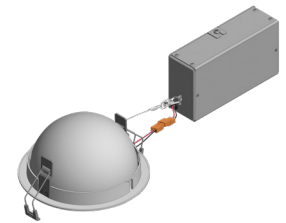

REFLECTIONS

REMODEL BLOOM INDIRECT DOWNLIGHT

ELEMENT
by Tech Lighting[®]

LED 5 YEAR WARRANTY

Innovative, first-of-its-kind technology in architectural downlights, ELEMENT Reflections Remodel combines decorative recessed domes with beautifully controlled, reduced-glare indirect LED illumination. ELEMENT Reflections Remodel domes (available in 5", 8" and 12" diameters) are recessed into the ceiling plane and act as reflectors to a completely hidden ring of up-firing LEDs.

*HL2W - 120V INPUT VOLTAGE ONLY. **ALL DRIVERS EXCEPT LUTRON HL2W ARE UNV = 120V/277V INPUT VOLTAGE.

DOMES/TRIM

Bloom Flanged 5"

Bloom Flanged 8"

Bloom Flanged 12"

Bloom Flangeless* 5"
*shown with plaster plate

Bloom Flangeless* 8"

Bloom Flangeless* 12"

DOMES/TRIM WITH REMOTE JUNCTION BOX

Flanged 5"

Flangeless 5"

J-Box (side view/top view)

3/4 Flanged View

Flanged 8"

Flangeless 8"

J-Box (side view/top view)

3/4 Flangeless View with integrated mud plate

Flanged 12"

Flangeless 12"

J-Box (side view/top view)

PHOTOMETRICS*

*For latest photometrics, please visit www.ELEMENT-Lighting.com