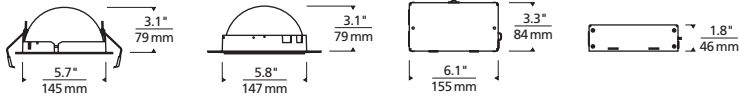

*HL2W - 120V INPUT VOLTAGE ONLY. **ALL DRIVERS EXCEPT LUTRON HL2W ARE UNV = 120V/277V INPUT VOLTAGE.

DOMES/TRIM

Bloom Flanged 5"

Bloom Flanged 8"

Bloom Flanged 12"

Bloom Flangeless* 5"
*shown with plaster plate

Bloom Flangeless* 8"

Bloom Flangeless* 12"

DOMES/TRIM WITH REMOTE JUNCTION BOX

Flanged 5"

Flangeless 5"

J-Box (side view/top view)

3/4 Flanged View

Flanged 8"