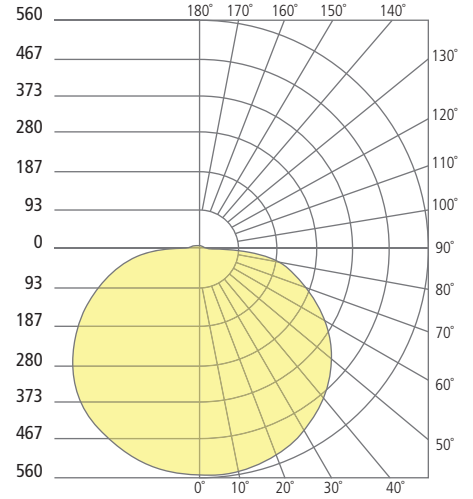

PHOTOMETRICS*

*For latest photometrics, please visit www.ELEMENT-Lighting.com

BLOOM 5"

Total Lumen Output: 684
Total Power: 9
Luminaire Efficacy: 76
Color Temp: 3000K
CRI: 90+

BLOOM 8"

Total Lumen Output: 1255
Total Power: 15
Luminaire Efficacy: 84
Color Temp: 3000K
CRI: 90+

BLOOM 12"

Total Lumen Output: 1989
Total Power: 31
Luminaire Efficacy: 64
Color Temp: 3000K
CRI: 90+

PROJECT INFO

FIXTURE TYPE & QUANTITY

JOB NAME & INFO

NOTES

ELEMENT
by Tech Lighting®

GENERATION BRANDS
7400 Linder Avenue, Skokie, Illinois 60077
T 847.410.4400 F 847.410.4500

© 2018 Tech Lighting, L.L.C. All rights reserved. The "Tech Lighting" graphic is a registered trademark of Tech Lighting, L.L.C. Tech Lighting reserves the right to change specifications for product improvements without notification.