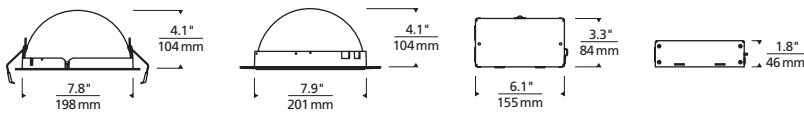

Bloom Flangeless* 8"

Bloom Flangeless* 12"

DOMES/TRIM WITH REMOTE JUNCTION BOX

Flanged 5"

Flangeless 5"

J-Box (side view/top view)

3/4 Flanged View

Flanged 8"

Flangeless 8"

J-Box (side view/top view)

3/4 Flangeless View with integrated mud plate

Flanged 12"

Flangeless 12"

J-Box (side view/top view)

PHOTOMETRICS*

*For latest photometrics, please visit www.ELEMENT-Lighting.com