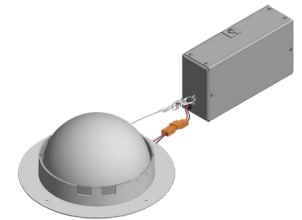

REFLECTIONS

REMODEL BLOOM INDIRECT DOWNLIGHT

ELEMENT
by Tech Lighting[®]

LED 5 YEAR WARRANTY

Innovative, first-of-its-kind technology in architectural downlights, ELEMENT Reflections Remodel combines decorative recessed domes with beautifully controlled, reduced-glare indirect LED illumination. ELEMENT Reflections Remodel domes (available in 5", 8" and 12" diameters) are recessed into the ceiling plane and act as reflectors to a completely hidden ring of up-firing LEDs.

*HL2W - 120V INPUT VOLTAGE ONLY. **ALL DRIVERS EXCEPT LUTRON HL2W ARE UNV = 120V/277V INPUT VOLTAGE.

DOMES/TRIM

Bloom Flanged 5"

Bloom Flanged 8"

Bloom Flanged 12"

Bloom Flangeless* 5"
*shown with plaster plate

Bloom Flangeless* 8"

Bloom Flangeless* 12"

DOMES/TRIM WITH REMOTE JUNCTION BOX

Flanged 5"

Flangeless 5"

J-Box (side view/top view)

3/4 Flanged View

Flanged 8"

Flangeless 8"

J-Box (side view/top view)

3/4 Flangeless View with integrated mud plate

Flanged 12"

Flangeless 12"

J-Box (side view/top view)

PHOTOMETRICS*

*For latest photometrics, please visit www.ELEMENT-Lighting.com