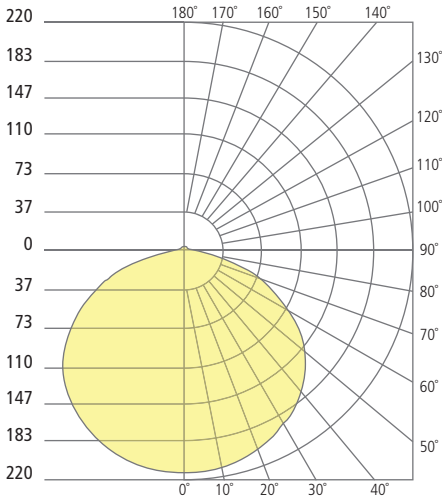

PHOTOMETRICS*

*For latest photometrics, please visit www.ELEMENT-Lighting.com

DUNE 5"

Total Lumen Output: 684
Total Power: 9
Luminaire Efficacy: 76
Color Temp: 3000K
CRI: 90+

DUNE 8"

Total Lumen Output: 1255
Total Power: 15
Luminaire Efficacy: 84
Color Temp: 3000K
CRI: 90+

DUNE FLANGELESS 12"

Total Lumen Output: 1989
Total Power: 31
Luminaire Efficacy: 64
Color Temp: 3000K
CRI: 90+

PROJECT INFO

FIXTURE TYPE & QUANTITY

JOB NAME & INFO

NOTES

2019 Tech Lighting, L.L.C. All rights reserved. The "Tech Lighting" graphic is a registered trademark. Tech Lighting reserves the right to change specifications for product improvements without notification.

TECH LIGHTING
VISUAL COMFORT GROUP

7400 Linder Avenue, Skokie, Illinois 60077
T 847.410.4400 F 847.410.4500