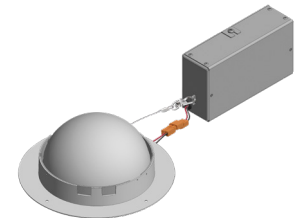

Innovative, first-of-its-kind technology in architectural downlights, ELEMENT Reflections Remodel combines decorative recessed domes with beautifully controlled, reduced-glare indirect LED illumination. ELEMENT Reflections Remodel domes (available in 5", 8" and 12" diameters) are recessed into the ceiling plane and act as reflectors to a completely hidden ring of up-firing LEDs.

*HL2W - 120V INPUT VOLTAGE ONLY. **ALL DRIVERS EXCEPT LUTRON HL2W ARE UNV = 120V/277V INPUT VOLTAGE.

DOME/TRIM

Dune Flanged 5"

Dune Flanged 8"

Dune Flanged 12"

Dune Flangeless* 5"

*shown with plaster plate

Dune Flangeless* 8"

Dune Flangeless* 12"

DOME/TRIM WITH REMOTE JUNCTION BOX

Flanged 5"

Flangeless 5"

J-Box (side view/top view)

3/4 Flanged View

Flanged 8"

Flangeless 8"

J-Box (side view/top view)

3/4 Flangeless View with integrated mud plate

Flanged 12"

Flangeless 12"

J-Box (side view/top view)

PHOTOMETRICS*

*For latest photometrics, please visit www.ELEMENT-Lighting.com

DUNE 5"