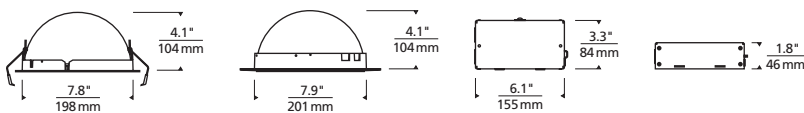

Dune Flangeless* 12"

DOME/TRIM WITH REMOTE JUNCTION BOX

Flanged 5"

Flangeless 5"

J-Box (side view/top view)

3/4 Flanged View

Flanged 8"

Flangeless 8"