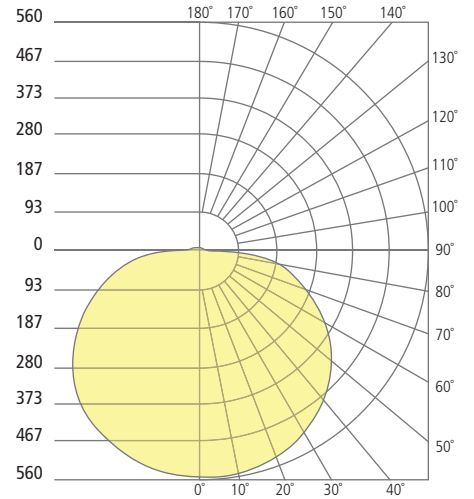

PHOTOMETRICS*

*For latest photometrics, please visit www.ELEMENT-Lighting.com

DUNE 5"

Total Lumen Output: 684
Total Power: 9
Luminaire Efficacy: 76
Color Temp: 3000K
CRI: 90+

DUNE 8"

Total Lumen Output: 1255
Total Power: 15
Luminaire Efficacy: 84
Color Temp: 3000K
CRI: 90+

DUNE FLANGELESS 12"

Total Lumen Output: 1989
Total Power: 31
Luminaire Efficacy: 64
Color Temp: 3000K
CRI: 90+

PROJECT INFO

FIXTURE TYPE & QUANTITY

JOB NAME & INFO

NOTES

2019 Tech Lighting, L.L.C. All rights reserved. The "Tech Lighting" graphic is a registered trademark. Tech Lighting reserves the right to change specifications for product improvements without notification.

TECH LIGHTING
VISUAL COMFORT GROUP

7400 Linder Avenue, Skokie, Illinois 60077
T 847.410.4400 F 847.410.4500