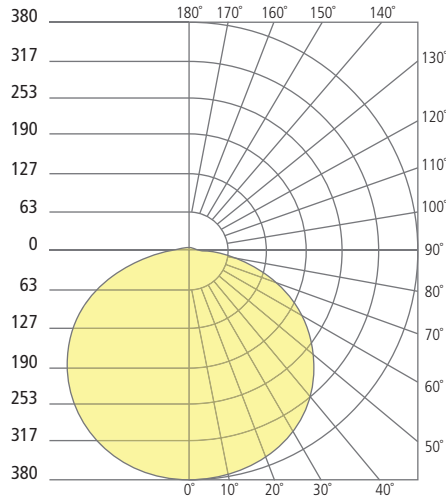

PHOTOMETRICS*

*For latest photometrics, please visit www.ELEMENT-Lighting.com

DUNE 5"

Total Lumen Output: 684
Total Power: 9
Luminaire Efficacy: 76
Color Temp: 3000K
CRI: 90+

DUNE 8"

Total Lumen Output: 1255
Total Power: 15
Luminaire Efficacy: 84
Color Temp: 3000K
CRI: 90+

DUNE FLANGELESS 12"

Total Lumen Output: 1989
Total Power: 31
Luminaire Efficacy: 64
Color Temp: 3000K
CRI: 90+

PROJECT INFO

FIXTURE TYPE & QUANTITY

JOB NAME & INFO

NOTES

2019 Tech Lighting, L.L.C. All rights reserved. The "Tech Lighting" graphic is a registered trademark. Tech Lighting reserves the right to change specifications for product improvements without notification.

TECH LIGHTING
VISUAL COMFORT GROUP

7400 Linder Avenue, Skokie, Illinois 60077
T 847.410.4400 F 847.410.4500