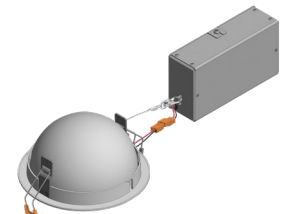

Innovative, first-of-its-kind technology in architectural downlights, ELEMENT Reflections Remodel combines decorative recessed domes with beautifully controlled, reduced-glare indirect LED illumination. ELEMENT Reflections Remodel domes (available in 5", 8" and 12" diameters) are recessed into the ceiling plane and act as reflectors to a completely hidden ring of up-firing LEDs.

*HL2W - 120V INPUT VOLTAGE ONLY. **ALL DRIVERS EXCEPT LUTRON HL2W ARE UNV = 120V/277V INPUT VOLTAGE.

DOME/TRIM

Dune Flanged 5"

Dune Flanged 8"

Dune Flanged 12"

Dune Flangeless* 5"

*shown with plaster plate

Dune Flangeless* 8"

Dune Flangeless* 12"

DOME/TRIM WITH REMOTE JUNCTION BOX

Flanged 5"

Flangeless 5"

J-Box (side view/top view)

3/4 Flanged View

Flanged 8"

Flangeless 8"

J-Box (side view/top view)

3/4 Flangeless View with integrated mud plate

Flanged 12"

Flangeless 12"

J-Box (side view/top view)

PHOTOMETRICS*

*For latest photometrics, please visit www.ELEMENT-Lighting.com

DUNE 5"