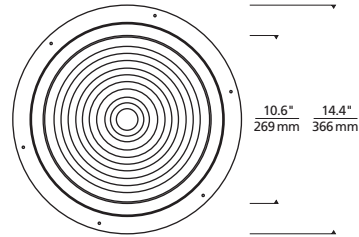

*HL2W - 120V INPUT VOLTAGE ONLY. **ALL DRIVERS EXCEPT LUTRON HL2W ARE UNV = 120V/277V INPUT VOLTAGE.

DOME/TRIM

Dune Flanged 5"

Dune Flanged 8"

Dune Flanged 12"

Dune Flangeless* 5"

*shown with plaster plate

Dune Flangeless* 8"

Dune Flangeless* 12"

DOME/TRIM WITH REMOTE JUNCTION BOX

Flanged 5"

Flangeless 5"

J-Box (side view/top view)

3/4 Flanged View

Flanged 8"

Flangeless 8"