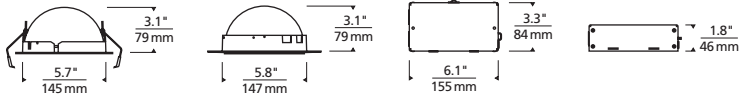

*HL2W - 120V INPUT VOLTAGE ONLY. **ALL DRIVERS EXCEPT LUTRON HL2W ARE UNV = 120V/277V INPUT VOLTAGE.

DOME/TRIM

Dune Flanged 5"

Dune Flanged 8"

Dune Flanged 12"

Dune Flangeless* 5"

*shown with plaster plate

Dune Flangeless* 8"

Dune Flangeless* 12"

DOME/TRIM WITH REMOTE JUNCTION BOX

Flanged 5"

Flangeless 5"

J-Box (side view/top view)

3/4 Flanged View

Flanged 8"

Flangeless 8"