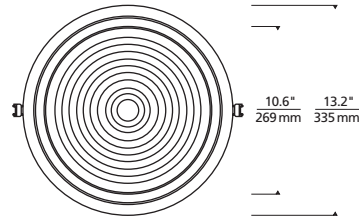

*HL2W - 120V INPUT VOLTAGE ONLY. **ALL DRIVERS EXCEPT LUTRON HL2W ARE UNV = 120V/277V INPUT VOLTAGE.

DOME/TRIM

Dune Flanged 5"

Dune Flanged 8"

Dune Flanged 12"

Dune Flangeless* 5"

*shown with plaster plate

Dune Flangeless* 8"

Dune Flangeless* 12"

DOME/TRIM WITH REMOTE JUNCTION BOX

Flanged 5"

Flangeless 5"

J-Box (side view/top view)

3/4 Flanged View

Flanged 8"

Flangeless 8"