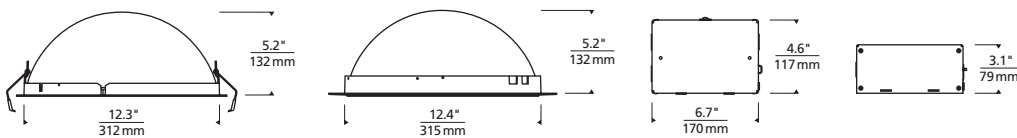

Flanged 12"

Flangeless 12"

J-Box (side view/top view)