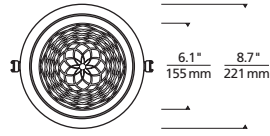

Torus Flanged 8"