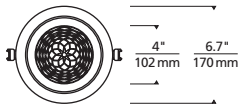

DOME/TRIM

Torus Flanged 5"