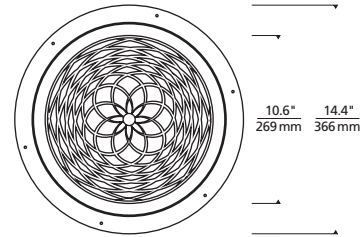

## DOME/TRIM

Torus Flanged 5"

Torus Flanged 8"

Torus Flanged 12"

Torus Flangeless\* 5"

\*shown with plaster plate

Torus Flangeless\* 8"

Torus Flangeless\* 12"

## DOME/TRIM WITH REMOTE JUNCTION BOX

Flanged 5"

Flangeless 5"

J-Box (side view/top view)

3/4 Flanged View

Flanged 8"

Flangeless 8"

J-Box (side view/top view)