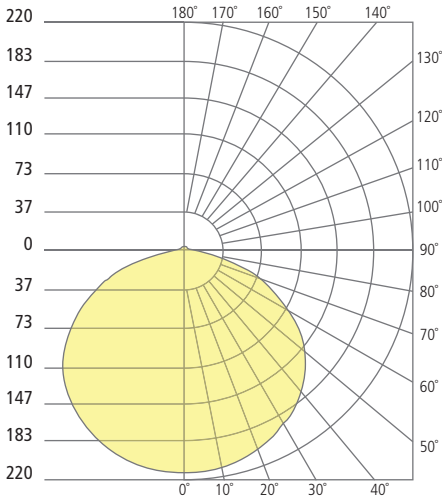

## PHOTOMETRICS\*

\*For latest photometrics, please visit [www.ELEMENT-Lighting.com](http://www.ELEMENT-Lighting.com)

### TORUS 5"

Total Lumen Output: 684  
 Total Power: 9  
 Luminaire Efficacy: 76  
 Color Temp: 3000K  
 CRI: 90+

### TORUS 8"

Total Lumen Output: 1255  
 Total Power: 15  
 Luminaire Efficacy: 84  
 Color Temp: 3000K  
 CRI: 90+

### TORUS 12"

Total Lumen Output: 1989  
 Total Power: 31  
 Luminaire Efficacy: 64  
 Color Temp: 3000K  
 CRI: 90+