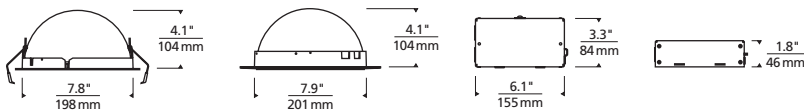

## DOME/TRIM WITH REMOTE JUNCTION BOX

Flanged 5"

Flangeless 5"

J-Box (side view/top view)

3/4 Flanged View

Flanged 8"

Flangeless 8"

J-Box (side view/top view)

3/4 Flangeless View with integrated mud plate

Flanged 12"

Flangeless 12"

J-Box (side view/top view)