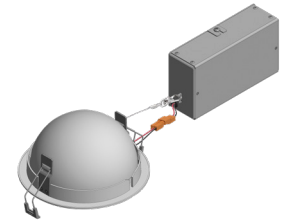

## DOME/TRIM

Torus Flanged 5"

Torus Flanged 8"

Torus Flanged 12"

Torus Flangeless\* 5"

\*shown with plaster plate

Torus Flangeless\* 8"

Torus Flangeless\* 12"

## DOME/TRIM WITH REMOTE JUNCTION BOX

Flanged 5"

Flangeless 5"

J-Box (side view/top view)

3/4 Flanged View

Flanged 8"

Flangeless 8"

J-Box (side view/top view)