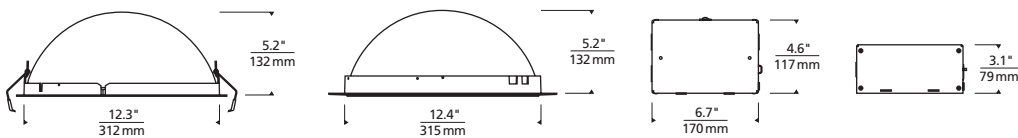

## DOME/TRIM WITH REMOTE JUNCTION BOX

Flanged 5"

Flangeless 5"

J-Box (side view/top view)

3/4 Flanged View

Flanged 8"

Flangeless 8"

J-Box (side view/top view)

3/4 Flangeless View with integrated mud plate

Flanged 12"

Flangeless 12"

J-Box (side view/top view)