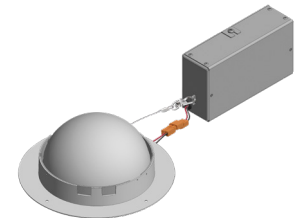

## DOME/TRIM WITH REMOTE JUNCTION BOX

Flanged 5"

Flangeless 5"

J-Box (side view/top view)

3/4 Flanged View

Flanged 8"

Flangeless 8"

J-Box (side view/top view)

3/4 Flangeless View with integrated mud plate

Flanged 12"

Flangeless 12"

J-Box (side view/top view)