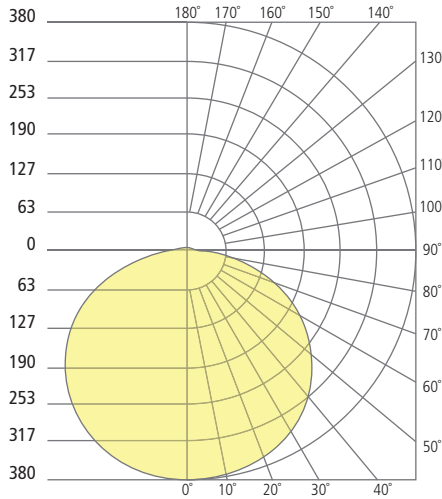

## PHOTOMETRICS\*

\*For latest photometrics, please visit [www.ELEMENT-Lighting.com](http://www.ELEMENT-Lighting.com)

### TORUS 5"

Total Lumen Output: 684  
 Total Power: 9  
 Luminaire Efficacy: 76  
 Color Temp: 3000K  
 CRI: 90+

### TORUS 8"

Total Lumen Output: 1255  
 Total Power: 15  
 Luminaire Efficacy: 84  
 Color Temp: 3000K  
 CRI: 90+

### TORUS 12"

Total Lumen Output: 1989  
 Total Power: 31  
 Luminaire Efficacy: 64  
 Color Temp: 3000K  
 CRI: 90+