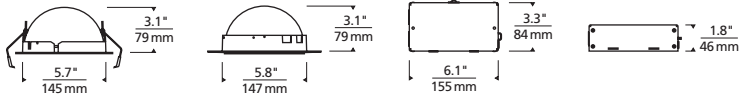

## DOME/TRIM

Torus Flanged 5"

Torus Flanged 8"

Torus Flanged 12"

Torus Flangeless\* 5"

\*shown with plaster plate

Torus Flangeless\* 8"

Torus Flangeless\* 12"

## DOME/TRIM WITH REMOTE JUNCTION BOX

Flanged 5"

Flangeless 5"

J-Box (side view/top view)

3/4 Flanged View

Flanged 8"

Flangeless 8"

J-Box (side view/top view)