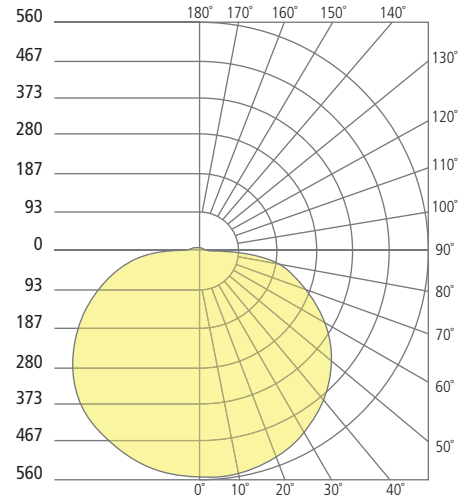

## PHOTOMETRICS\*

\*For latest photometrics, please visit [www.ELEMENT-Lighting.com](http://www.ELEMENT-Lighting.com)

### TORUS 5"

Total Lumen Output: 684  
 Total Power: 9  
 Luminaire Efficacy: 76  
 Color Temp: 3000K  
 CRI: 90+

### TORUS 12"

Total Lumen Output: 1989  
 Total Power: 31  
 Luminaire Efficacy: 64  
 Color Temp: 3000K  
 CRI: 90+