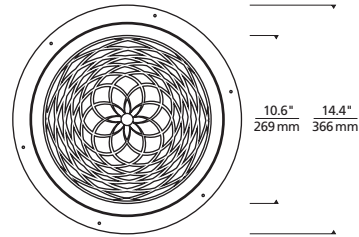

## DOME/TRIM

Torus Flanged 5"

Torus Flanged 8"

Torus Flanged 12"

Torus Flangeless\* 5"

\*shown with plaster plate

Torus Flangeless\* 8"

Torus Flangeless\* 12"

## DOME/TRIM WITH REMOTE JUNCTION BOX

Flanged 5"

Flangeless 5"

J-Box (side view/top view)

3/4 Flanged View

Flanged 8"

Flangeless 8"

J-Box (side view/top view)