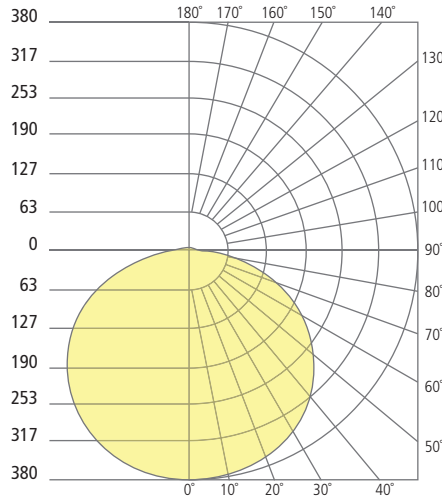

## PHOTOMETRICS\*

\*For latest photometrics, please visit [www.ELEMENT-Lighting.com](http://www.ELEMENT-Lighting.com)

### TORUS 5"

Total Lumen Output: 684  
 Total Power: 9  
 Luminaire Efficacy: 76  
 Color Temp: 3000K  
 CRI: 90+

### TORUS 8"

Total Lumen Output: 1255  
 Total Power: 15  
 Luminaire Efficacy: 84  
 Color Temp: 3000K  
 CRI: 90+

### TORUS 12"

Total Lumen Output: 1989  
 Total Power: 31  
 Luminaire Efficacy: 64  
 Color Temp: 3000K  
 CRI: 90+