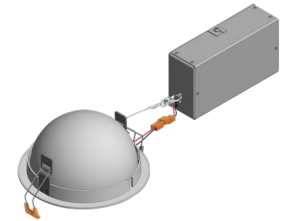

## DOME/TRIM

Torus Flanged 5"

Torus Flanged 8"

Torus Flanged 12"

Torus Flangeless\* 5"

\*shown with plaster plate

Torus Flangeless\* 8"

Torus Flangeless\* 12"

## DOME/TRIM WITH REMOTE JUNCTION BOX

Flanged 5"

Flangeless 5"

J-Box (side view/top view)

3/4 Flanged View

Flanged 8"

Flangeless 8"

J-Box (side view/top view)