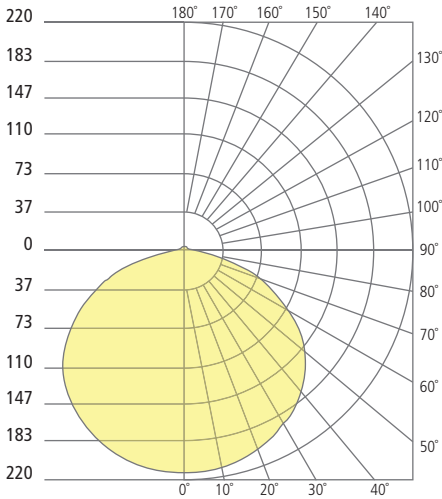

## PHOTOMETRICS\*

\*For latest photometrics, please visit [www.ELEMENT-Lighting.com](http://www.ELEMENT-Lighting.com)

### TORUS 5"

Total Lumen Output: 684  
 Total Power: 9  
 Luminaire Efficacy: 76  
 Color Temp: 3000K  
 CRI: 90+

### TORUS 12"

Total Lumen Output: 1989  
 Total Power: 31  
 Luminaire Efficacy: 64  
 Color Temp: 3000K  
 CRI: 90+