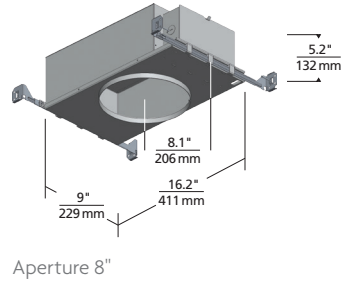

REFLECTIONS

SKYE FLANGED INDIRECT DOWNLIGHT

PHOTOMETRICS*

*For latest photometrics, please visit www.ELEMENT-Lighting.com

SKYE FLANGED 5"

Total Lumen Output:	684
Total Power:	9
Luminaire Efficacy:	76
Color Temp:	3000K
CRI:	90+

SKYE FLANGED 8"

Total Lumen Output:	1255
Total Power:	15
Luminaire Efficacy:	84
Color Temp:	3000K
CRI:	90+

SKYE FLANGED 12"

Total Lumen Output:	1989
Total Power:	31
Luminaire Efficacy:	64
Color Temp:	3000K
CRI:	90+