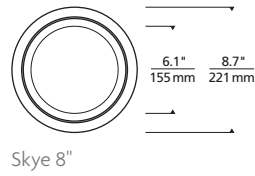

REFLECTIONS

SKYE FLANGED INDIRECT DOWNLIGHT

PHOTOMETRICS*

*For latest photometrics, please visit www.ELEMENT-Lighting.com

SKYE FLANGED 5"

Total Lumen Output:	684
Total Power:	9
Luminaire Efficacy:	76
Color Temp:	3000K
CRI:	90+

SKYE FLANGED 8"

Total Lumen Output:	1255
Total Power:	15
Luminaire Efficacy:	84
Color Temp:	3000K
CRI:	90+

SKYE FLANGED 12"

Total Lumen Output:	1989
Total Power:	31
Luminaire Efficacy:	64
Color Temp:	3000K
CRI:	90+