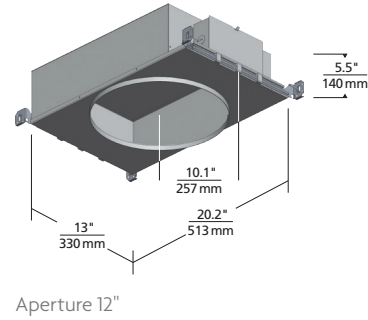

REFLECTIONS

SKYE FLANGED INDIRECT DOWNLIGHT

PHOTOMETRICS*

*For latest photometrics, please visit www.ELEMENT-Lighting.com

SKYE FLANGED 5"

Total Lumen Output:	684
Total Power:	9
Luminaire Efficacy:	76
Color Temp:	3000K
CRI:	90+

SKYE FLANGED 8"

Total Lumen Output:	1255
Total Power:	15
Luminaire Efficacy:	84
Color Temp:	3000K
CRI:	90+

SKYE FLANGED 12"

Total Lumen Output:	1989
Total Power:	31
Luminaire Efficacy:	64
Color Temp:	3000K
CRI:	90+