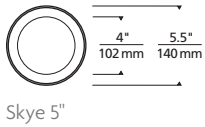

REFLECTIONS

SKYE FLANGELESS INDIRECT DOWNLIGHT

PHOTOMETRICS*

*For latest photometrics, please visit www.ELEMENT-Lighting.com

SKYE FLANGELESS 5"

Total Lumen Output:	684
Total Power:	9
Luminaire Efficacy:	76
Color Temp:	3000K
CRI:	90+

SKYE FLANGELESS 8"

Total Lumen Output:	943
Total Power:	15
Luminaire Efficacy:	62
Color Temp:	3000K
CRI:	90+

SKYE FLANGELESS 12"

Total Lumen Output:	1989
Total Power:	30.8
Luminaire Efficacy:	64
Color Temp:	3000K
CRI:	90+