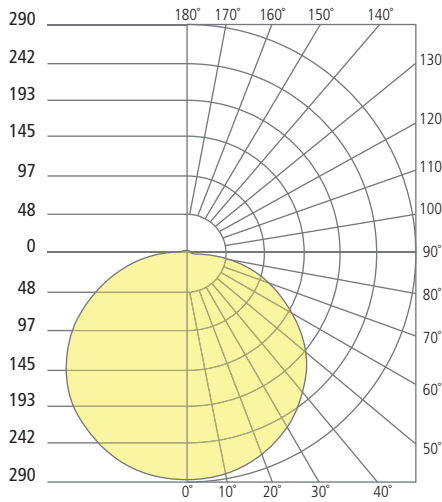

REFLECTIONS

SKYE FLANGELESS INDIRECT DOWNLIGHT

PHOTOMETRICS*

*For latest photometrics, please visit www.ELEMENT-Lighting.com

SKYE FLANGELESS 5"

Total Lumen Output:	684
Total Power:	9
Luminaire Efficacy:	76
Color Temp:	3000K
CRI:	90+

SKYE FLANGELESS 8"

Total Lumen Output:	943
Total Power:	15
Luminaire Efficacy:	62
Color Temp:	3000K
CRI:	90+

SKYE FLANGELESS 12"

Total Lumen Output:	1989
Total Power:	30.8
Luminaire Efficacy:	64
Color Temp:	3000K
CRI:	90+