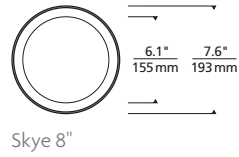

REFLECTIONS

SKYE FLANGELESS INDIRECT DOWNLIGHT

PHOTOMETRICS*

*For latest photometrics, please visit www.ELEMENT-Lighting.com

SKYE FLANGELESS 5"

Total Lumen Output:	684
Total Power:	9
Luminaire Efficacy:	76
Color Temp:	3000K
CRI:	90+

SKYE FLANGELESS 8"

Total Lumen Output:	943
Total Power:	15
Luminaire Efficacy:	62
Color Temp:	3000K
CRI:	90+

SKYE FLANGELESS 12"

Total Lumen Output:	1989
Total Power:	30.8
Luminaire Efficacy:	64
Color Temp:	3000K
CRI:	90+