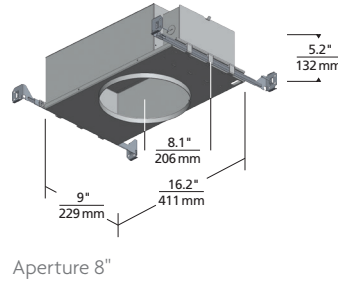

REFLECTIONS

SKYE FLANGELESS INDIRECT DOWNLIGHT

PHOTOMETRICS*

*For latest photometrics, please visit www.ELEMENT-Lighting.com

SKYE FLANGELESS 5"

Total Lumen Output:	684
Total Power:	9
Luminaire Efficacy:	76
Color Temp:	3000K
CRI:	90+

SKYE FLANGELESS 8"

Total Lumen Output:	943
Total Power:	15
Luminaire Efficacy:	62
Color Temp:	3000K
CRI:	90+

SKYE FLANGELESS 12"

Total Lumen Output:	1989
Total Power:	30.8
Luminaire Efficacy:	64
Color Temp:	3000K
CRI:	90+