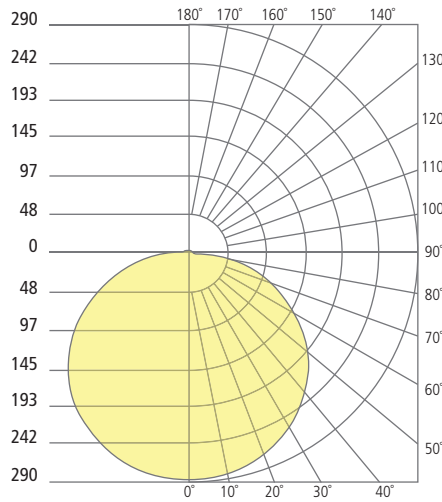

Housing and Trim/Dome sold separately.

SPECIFICATIONS

| | |
|--------------------|--|
| DELIVERED LUMENS | 5": 684 |
| | 8": 943 |
| | 12": 1989 |
| WATTS | 5": 9.2 |
| | 8": 15 |
| | 12": 30.8 |
| VOLTAGE | Universal 120V-277V** |
| DIMMING | 0-10V, ELV, TRIAC, Eco-system, Hi-Lume 2-Wire, Dali |
| LIGHT DISTRIBUTION | Lambertian |
| CCT | 2700K, 3000K, 3500K, or Warm Color Dimming (3000K-2000K) |
| CRI | 90+ |
| CEILING APPEARANCE | Flangeless |
| HOUSING | IC Airtight or Chicago Plenum |
| GENERAL LISTING | ETL, Damp listed, Title 24 (2700K, 3000K) |
| LED LIFETIME | L70; 50,000 Hours |
| WARRANTY* | 5 Years |

REFLECTIONS

SKYE FLANGELESS INDIRECT DOWNLIGHT

PHOTOMETRICS*

*For latest photometrics, please visit www.ELEMENT-Lighting.com

SKYE FLANGELESS 5"

| | |
|---------------------|-------|
| Total Lumen Output: | 684 |
| Total Power: | 9.2 |
| Luminaire Efficacy: | 74.1 |
| Color Temp: | 3000K |
| CRI: | 90+ |

SKYE FLANGELESS 8"

| | |
|---------------------|-------|
| Total Lumen Output: | 943 |
| Total Power: | 15 |
| Luminaire Efficacy: | 62.4 |
| Color Temp: | 3000K |
| CRI: | 90+ |

SKYE FLANGELESS 12"

| | |
|---------------------|-------|
| Total Lumen Output: | 1989 |
| Total Power: | 30.8 |
| Luminaire Efficacy: | 64.6 |
| Color Temp: | 3000K |
| CRI: | 90+ |