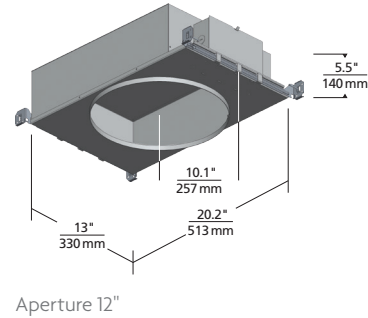

REFLECTIONS

SKYE FLANGELESS INDIRECT DOWNLIGHT

PHOTOMETRICS*

*For latest photometrics, please visit www.ELEMENT-Lighting.com

SKYE FLANGELESS 5"

Total Lumen Output:	684
Total Power:	9
Luminaire Efficacy:	76
Color Temp:	3000K
CRI:	90+

SKYE FLANGELESS 8"

Total Lumen Output:	943
Total Power:	15
Luminaire Efficacy:	62
Color Temp:	3000K
CRI:	90+

SKYE FLANGELESS 12"

Total Lumen Output:	1989
Total Power:	30.8
Luminaire Efficacy:	64
Color Temp:	3000K
CRI:	90+