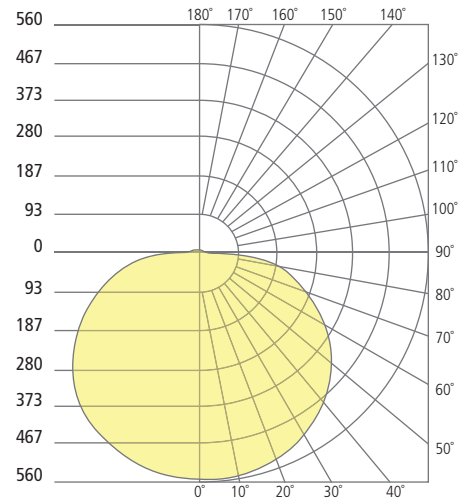

REFLECTIONS

SKYE FLANGELESS INDIRECT DOWNLIGHT

PHOTOMETRICS*

*For latest photometrics, please visit www.ELEMENT-Lighting.com

SKYE FLANGELESS 5"

Total Lumen Output:	684
Total Power:	9
Luminaire Efficacy:	76
Color Temp:	3000K
CRI:	90+

SKYE FLANGELESS 8"

Total Lumen Output:	943
Total Power:	15
Luminaire Efficacy:	62
Color Temp:	3000K
CRI:	90+

SKYE FLANGELESS 12"

Total Lumen Output:	1989
Total Power:	30.8
Luminaire Efficacy:	64
Color Temp:	3000K
CRI:	90+