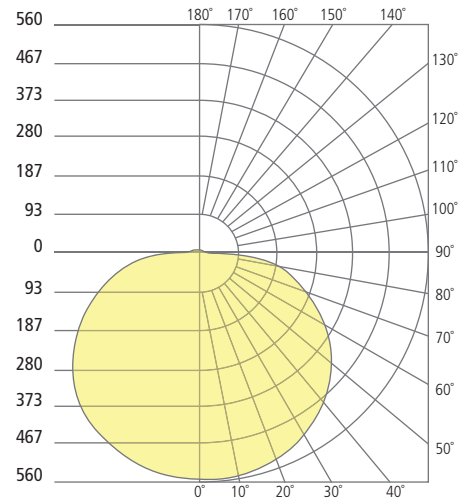

REFLECTIONS

SKYE FLANGELESS INDIRECT DOWNLIGHT

PHOTOMETRICS*

*For latest photometrics, please visit www.ELEMENT-Lighting.com

SKYE FLANGELESS 5"

| | |
|---------------------|-------|
| Total Lumen Output: | 684 |
| Total Power: | 9.2 |
| Luminaire Efficacy: | 74.1 |
| Color Temp: | 3000K |
| CRI: | 90+ |

SKYE FLANGELESS 8"

| | |
|---------------------|-------|
| Total Lumen Output: | 943 |
| Total Power: | 15 |
| Luminaire Efficacy: | 62.4 |
| Color Temp: | 3000K |
| CRI: | 90+ |

SKYE FLANGELESS 12"

| | |
|---------------------|-------|
| Total Lumen Output: | 1989 |
| Total Power: | 30.8 |
| Luminaire Efficacy: | 64.6 |
| Color Temp: | 3000K |
| CRI: | 90+ |