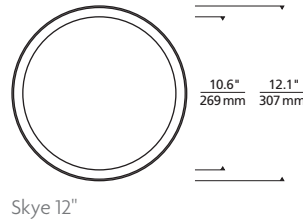

REFLECTIONS

SKYE FLANGELESS INDIRECT DOWNLIGHT

PHOTOMETRICS*

*For latest photometrics, please visit www.ELEMENT-Lighting.com

SKYE FLANGELESS 5"

Total Lumen Output:	684
Total Power:	9
Luminaire Efficacy:	76
Color Temp:	3000K
CRI:	90+

SKYE FLANGELESS 8"

Total Lumen Output:	943
Total Power:	15
Luminaire Efficacy:	62
Color Temp:	3000K
CRI:	90+

SKYE FLANGELESS 12"

Total Lumen Output:	1989
Total Power:	30.8
Luminaire Efficacy:	64
Color Temp:	3000K
CRI:	90+