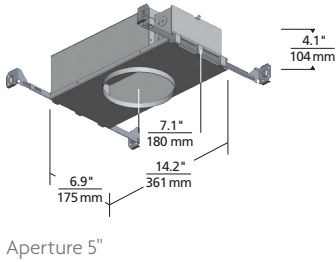

REFLECTIONS

SKYE FLANGELESS INDIRECT DOWNLIGHT

PHOTOMETRICS*

*For latest photometrics, please visit www.ELEMENT-Lighting.com

SKYE FLANGELESS 5"

Total Lumen Output:	684
Total Power:	9
Luminaire Efficacy:	76
Color Temp:	3000K
CRI:	90+

SKYE FLANGELESS 8"

Total Lumen Output:	943
Total Power:	15
Luminaire Efficacy:	62
Color Temp:	3000K
CRI:	90+

SKYE FLANGELESS 12"

Total Lumen Output:	1989
Total Power:	30.8
Luminaire Efficacy:	64
Color Temp:	3000K
CRI:	90+