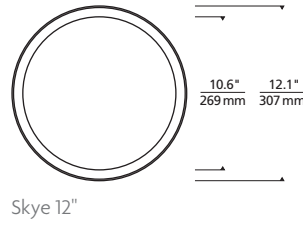

REFLECTIONS

SKYE FLANGELESS INDIRECT DOWNLIGHT

PHOTOMETRICS*

*For latest photometrics, please visit www.ELEMENT-Lighting.com

SKYE FLANGELESS 5"

Total Lumen Output:	684
Total Power:	9.2
Luminaire Efficacy:	74.1
Color Temp:	3000K
CRI:	90+

SKYE FLANGELESS 8"

Total Lumen Output:	943
Total Power:	15
Luminaire Efficacy:	62.4
Color Temp:	3000K
CRI:	90+

SKYE FLANGELESS 12"

Total Lumen Output:	1989
Total Power:	30.8
Luminaire Efficacy:	64.6
Color Temp:	3000K
CRI:	90+