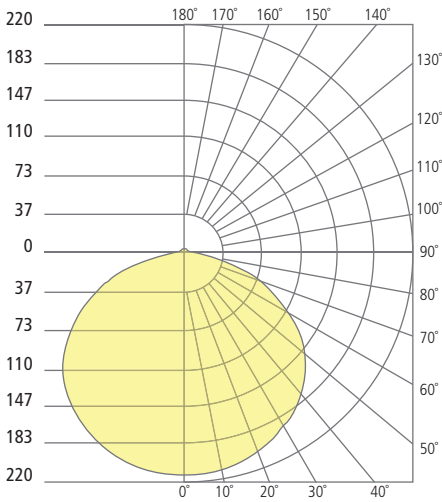

Housing and Trim/Dome sold separately.

SPECIFICATIONS

| | |
|--------------------|--|
| DELIVERED LUMENS | 5": 684 |
| | 8": 943 |
| | 12": 1989 |
| WATTS | 5": 9.2 |
| | 8": 15 |
| | 12": 30.8 |
| VOLTAGE | Universal 120V-277V** |
| DIMMING | 0-10V, ELV, TRIAC, Eco-system, Hi-Lume 2-Wire, Dali |
| LIGHT DISTRIBUTION | Lambertian |
| CCT | 2700K, 3000K, 3500K, or Warm Color Dimming (3000K-2000K) |
| CRI | 90+ |
| CEILING APPEARANCE | Flangeless |
| HOUSING | IC Airtight or Chicago Plenum |
| GENERAL LISTING | ETL, Damp listed, Title 24 (2700K, 3000K) |
| LED LIFETIME | L70; 50,000 Hours |
| WARRANTY* | 5 Years |

REFLECTIONS

SKYE FLANGELESS INDIRECT DOWNLIGHT

PHOTOMETRICS*

*For latest photometrics, please visit www.ELEMENT-Lighting.com

SKYE FLANGELESS 5"

| | |
|---------------------|-------|
| Total Lumen Output: | 684 |
| Total Power: | 9.2 |
| Luminaire Efficacy: | 74.1 |
| Color Temp: | 3000K |
| CRI: | 90+ |

SKYE FLANGELESS 8"

| | |
|---------------------|-------|
| Total Lumen Output: | 943 |
| Total Power: | 15 |
| Luminaire Efficacy: | 62.4 |
| Color Temp: | 3000K |
| CRI: | 90+ |

SKYE FLANGELESS 12"

| | |
|---------------------|-------|
| Total Lumen Output: | 1989 |
| Total Power: | 30.8 |
| Luminaire Efficacy: | 64.6 |
| Color Temp: | 3000K |
| CRI: | 90+ |