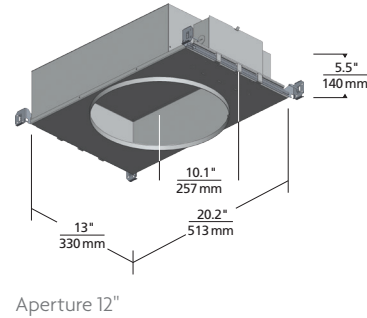

REFLECTIONS

SKYE FLANGELESS INDIRECT DOWNLIGHT

PHOTOMETRICS*

*For latest photometrics, please visit www.ELEMENT-Lighting.com

SKYE FLANGELESS 5"

Total Lumen Output:	684
Total Power:	9.2
Luminaire Efficacy:	74.1
Color Temp:	3000K
CRI:	90+

SKYE FLANGELESS 8"

Total Lumen Output:	943
Total Power:	15
Luminaire Efficacy:	62.4
Color Temp:	3000K
CRI:	90+

SKYE FLANGELESS 12"

Total Lumen Output:	1989
Total Power:	30.8
Luminaire Efficacy:	64.6
Color Temp:	3000K
CRI:	90+