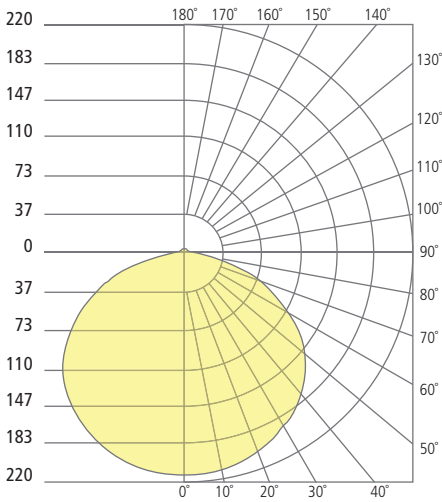

REFLECTIONS

SKYE FLANGELESS INDIRECT DOWNLIGHT

PHOTOMETRICS*

*For latest photometrics, please visit www.ELEMENT-Lighting.com

SKYE FLANGELESS 5"

Total Lumen Output:	684
Total Power:	9
Luminaire Efficacy:	76
Color Temp:	3000K
CRI:	90+

SKYE FLANGELESS 8"

Total Lumen Output:	943
Total Power:	15
Luminaire Efficacy:	62
Color Temp:	3000K
CRI:	90+

SKYE FLANGELESS 12"

Total Lumen Output:	1989
Total Power:	30.8
Luminaire Efficacy:	64
Color Temp:	3000K
CRI:	90+