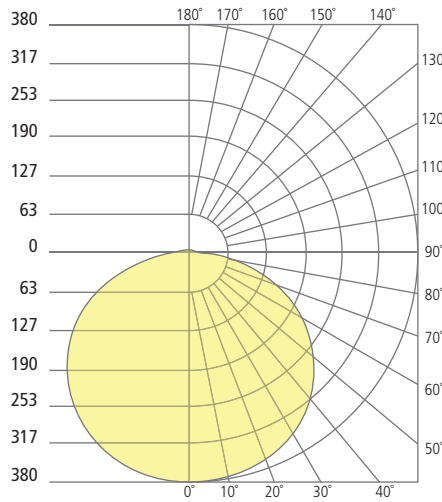

PROJECT INFO

FIXTURE TYPE & QUANTITY

JOB NAME & INFO

NOTES

2019 Tech Lighting, L.L.C. All rights reserved. The "Tech Lighting" graphic is a registered trademark. Tech Lighting reserves the right to change specifications for product improvements without notification.

TECH LIGHTING
VISUAL COMFORT GROUP

7400 Linder Avenue, Skokie, Illinois 60077
T 847.410.4400 F 847.410.4500