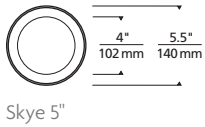

REFLECTIONS

SKYE FLANGELESS INDIRECT DOWNLIGHT

techlighting.com

PHOTOMETRICS*

*For latest photometrics, please visit www.ELEMENT-Lighting.com

SKYE FLANGELESS 5"

Total Lumen Output:	684
Total Power:	9
Luminaire Efficacy:	76
Color Temp:	3000K
CRI:	90+

SKYE FLANGELESS 8"

Total Lumen Output:	1255
Total Power:	15
Luminaire Efficacy:	84
Color Temp:	3000K
CRI:	90+

SKYE FLANGELESS 12"

Total Lumen Output:	1989
Total Power:	30.8
Luminaire Efficacy:	64
Color Temp:	3000K
CRI:	90+