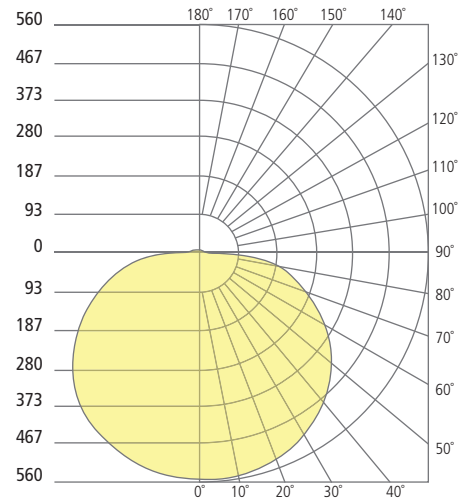

PROJECT INFO

FIXTURE TYPE & QUANTITY

JOB NAME & INFO

NOTES

2019 Tech Lighting, L.L.C. All rights reserved. The "Tech Lighting" graphic is a registered trademark. Tech Lighting reserves the right to change specifications for product improvements without notification.

TECH LIGHTING
VISUAL COMFORT GROUP

7400 Linder Avenue, Skokie, Illinois 60077
T 847.410.4400 F 847.410.4500