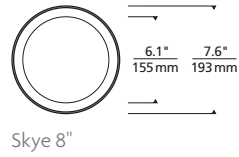

REFLECTIONS

SKYE FLANGELESS INDIRECT DOWNLIGHT

techlighting.com

PHOTOMETRICS*

*For latest photometrics, please visit www.ELEMENT-Lighting.com

SKYE FLANGELESS 5"

Total Lumen Output:	684
Total Power:	9
Luminaire Efficacy:	76
Color Temp:	3000K
CRI:	90+

SKYE FLANGELESS 8"

Total Lumen Output:	1255
Total Power:	15
Luminaire Efficacy:	84
Color Temp:	3000K
CRI:	90+

SKYE FLANGELESS 12"

Total Lumen Output:	1989
Total Power:	30.8
Luminaire Efficacy:	64
Color Temp:	3000K
CRI:	90+