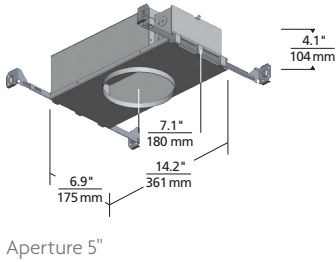

REFLECTIONS

SKYE FLANGELESS INDIRECT DOWNLIGHT

techlighting.com

PHOTOMETRICS*

*For latest photometrics, please visit www.ELEMENT-Lighting.com

SKYE FLANGELESS 5"

Total Lumen Output:	684
Total Power:	9
Luminaire Efficacy:	76
Color Temp:	3000K
CRI:	90+

SKYE FLANGELESS 8"

Total Lumen Output:	1255
Total Power:	15
Luminaire Efficacy:	84
Color Temp:	3000K
CRI:	90+

SKYE FLANGELESS 12"

Total Lumen Output:	1989
Total Power:	30.8
Luminaire Efficacy:	64
Color Temp:	3000K
CRI:	90+