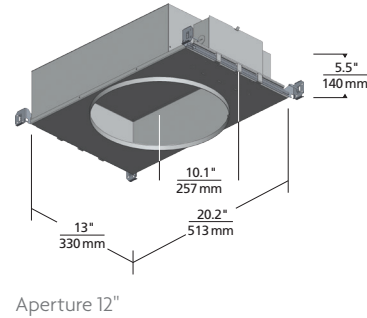

REFLECTIONS

SKYE FLANGELESS INDIRECT DOWNLIGHT

techlighting.com

PHOTOMETRICS*

*For latest photometrics, please visit www.ELEMENT-Lighting.com

SKYE FLANGELESS 5"

Total Lumen Output:	684
Total Power:	9
Luminaire Efficacy:	76
Color Temp:	3000K
CRI:	90+

SKYE FLANGELESS 8"

Total Lumen Output:	1255
Total Power:	15
Luminaire Efficacy:	84
Color Temp:	3000K
CRI:	90+

SKYE FLANGELESS 12"

Total Lumen Output:	1989
Total Power:	30.8
Luminaire Efficacy:	64
Color Temp:	3000K
CRI:	90+