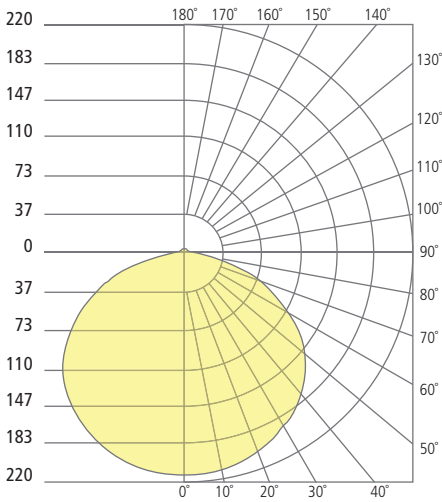

PROJECT INFO

FIXTURE TYPE & QUANTITY

JOB NAME & INFO

NOTES

2019 Tech Lighting, L.L.C. All rights reserved. The "Tech Lighting" graphic is a registered trademark. Tech Lighting reserves the right to change specifications for product improvements without notification.

TECH LIGHTING
VISUAL COMFORT GROUP

7400 Linder Avenue, Skokie, Illinois 60077
T 847.410.4400 F 847.410.4500