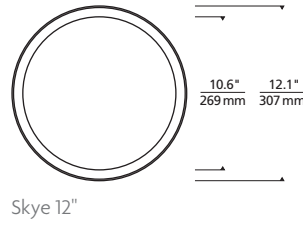

REFLECTIONS

SKYE FLANGELESS INDIRECT DOWNLIGHT

techlighting.com

PHOTOMETRICS*

*For latest photometrics, please visit www.ELEMENT-Lighting.com

SKYE FLANGELESS 5"

Total Lumen Output:	684
Total Power:	9
Luminaire Efficacy:	76
Color Temp:	3000K
CRI:	90+

SKYE FLANGELESS 8"

Total Lumen Output:	1255
Total Power:	15
Luminaire Efficacy:	84
Color Temp:	3000K
CRI:	90+

SKYE FLANGELESS 12"

Total Lumen Output:	1989
Total Power:	30.8
Luminaire Efficacy:	64
Color Temp:	3000K
CRI:	90+