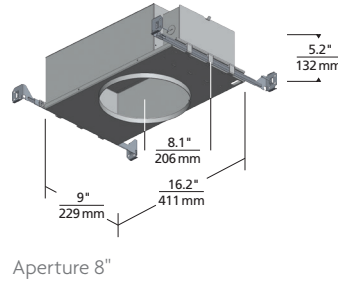

REFLECTIONS

SKYE FLANGELESS INDIRECT DOWNLIGHT

techlighting.com

PHOTOMETRICS*

*For latest photometrics, please visit www.ELEMENT-Lighting.com

SKYE FLANGELESS 5"

Total Lumen Output:	684
Total Power:	9
Luminaire Efficacy:	76
Color Temp:	3000K
CRI:	90+

SKYE FLANGELESS 8"

Total Lumen Output:	1255
Total Power:	15
Luminaire Efficacy:	84
Color Temp:	3000K
CRI:	90+

SKYE FLANGELESS 12"

Total Lumen Output:	1989
Total Power:	30.8
Luminaire Efficacy:	64
Color Temp:	3000K
CRI:	90+