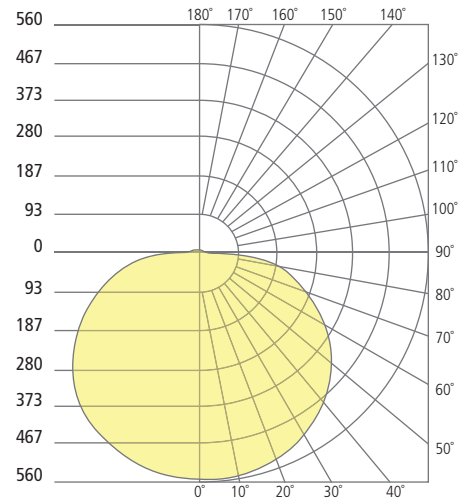

REFLECTIONS

SKYE FLANGELESS INDIRECT DOWNLIGHT

techlighting.com

PHOTOMETRICS*

*For latest photometrics, please visit www.ELEMENT-Lighting.com

SKYE FLANGELESS 5"

Total Lumen Output:	684
Total Power:	9
Luminaire Efficacy:	76
Color Temp:	3000K
CRI:	90+

SKYE FLANGELESS 8"

Total Lumen Output:	1255
Total Power:	15
Luminaire Efficacy:	84
Color Temp:	3000K
CRI:	90+

SKYE FLANGELESS 12"

Total Lumen Output:	1989
Total Power:	30.8
Luminaire Efficacy:	64
Color Temp:	3000K
CRI:	90+