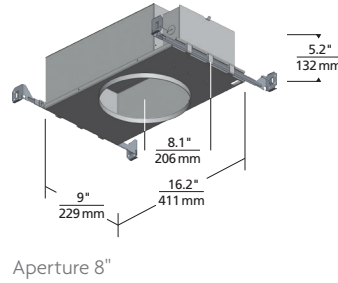

REFLECTIONS

SKYE FLANGELESS INDIRECT DOWNLIGHT

PHOTOMETRICS*

*For latest photometrics, please visit www.ELEMENT-Lighting.com

SKYE FLANGELESS 5"

Total Lumen Output:	684
Total Power:	9
Luminaire Efficacy:	76
Color Temp:	3000K
CRI:	90+

SKYE FLANGELESS 8"

Total Lumen Output:	1255
Total Power:	15
Luminaire Efficacy:	84
Color Temp:	3000K
CRI:	90+

SKYE FLANGELESS 12"

Total Lumen Output:	1989
Total Power:	30.8
Luminaire Efficacy:	64
Color Temp:	3000K
CRI:	90+