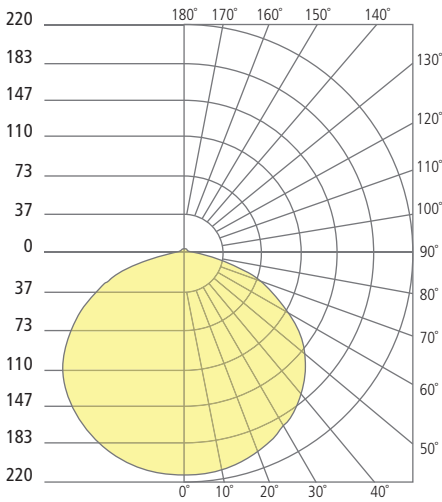

REFLECTIONS

SKYE FLANGELESS INDIRECT DOWNLIGHT

PHOTOMETRICS*

*For latest photometrics, please visit www.ELEMENT-Lighting.com

SKYE FLANGELESS 5"

Total Lumen Output:	684
Total Power:	9
Luminaire Efficacy:	76
Color Temp:	3000K
CRI:	90+

SKYE FLANGELESS 8"

Total Lumen Output:	1255
Total Power:	15
Luminaire Efficacy:	84
Color Temp:	3000K
CRI:	90+

SKYE FLANGELESS 12"

Total Lumen Output:	1989
Total Power:	30.8
Luminaire Efficacy:	64
Color Temp:	3000K
CRI:	90+