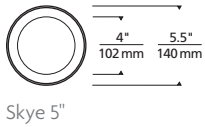

REFLECTIONS

SKYE FLANGELESS INDIRECT DOWNLIGHT

PHOTOMETRICS*

*For latest photometrics, please visit www.ELEMENT-Lighting.com

SKYE FLANGELESS 5"

Total Lumen Output:	684
Total Power:	9
Luminaire Efficacy:	76
Color Temp:	3000K
CRI:	90+

SKYE FLANGELESS 8"

Total Lumen Output:	1255
Total Power:	15
Luminaire Efficacy:	84
Color Temp:	3000K
CRI:	90+

SKYE FLANGELESS 12"

Total Lumen Output:	1989
Total Power:	30.8
Luminaire Efficacy:	64
Color Temp:	3000K
CRI:	90+