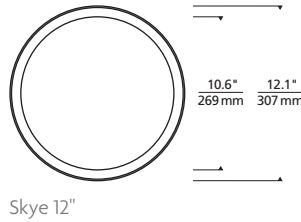

REFLECTIONS

SKYE FLANGELESS INDIRECT DOWNLIGHT

PHOTOMETRICS*

*For latest photometrics, please visit www.ELEMENT-Lighting.com

SKYE FLANGELESS 5"

Total Lumen Output:	684
Total Power:	9
Luminaire Efficacy:	76
Color Temp:	3000K
CRI:	90+

SKYE FLANGELESS 8"

Total Lumen Output:	1255
Total Power:	15
Luminaire Efficacy:	84
Color Temp:	3000K
CRI:	90+

SKYE FLANGELESS 12"

Total Lumen Output:	1989
Total Power:	30.8
Luminaire Efficacy:	64
Color Temp:	3000K
CRI:	90+