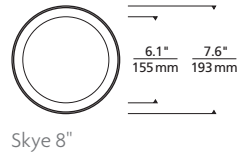

REFLECTIONS

SKYE FLANGELESS INDIRECT DOWNLIGHT

PHOTOMETRICS*

*For latest photometrics, please visit www.ELEMENT-Lighting.com

SKYE FLANGELESS 5"

Total Lumen Output:	684
Total Power:	9
Luminaire Efficacy:	76
Color Temp:	3000K
CRI:	90+

SKYE FLANGELESS 8"

Total Lumen Output:	1255
Total Power:	15
Luminaire Efficacy:	84
Color Temp:	3000K
CRI:	90+

SKYE FLANGELESS 12"

Total Lumen Output:	1989
Total Power:	30.8
Luminaire Efficacy:	64
Color Temp:	3000K
CRI:	90+