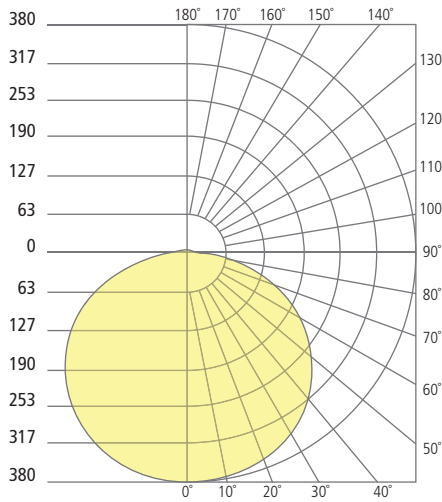

REFLECTIONS

SKYE FLANGELESS INDIRECT DOWNLIGHT

PHOTOMETRICS*

*For latest photometrics, please visit www.ELEMENT-Lighting.com

SKYE FLANGELESS 5"

Total Lumen Output:	684
Total Power:	9
Luminaire Efficacy:	76
Color Temp:	3000K
CRI:	90+

SKYE FLANGELESS 8"

Total Lumen Output:	1255
Total Power:	15
Luminaire Efficacy:	84
Color Temp:	3000K
CRI:	90+

SKYE FLANGELESS 12"

Total Lumen Output:	1989
Total Power:	30.8
Luminaire Efficacy:	64
Color Temp:	3000K
CRI:	90+