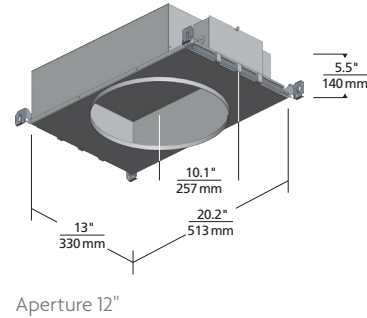

REFLECTIONS

SKYE FLANGELESS INDIRECT DOWNLIGHT

PHOTOMETRICS*

*For latest photometrics, please visit www.ELEMENT-Lighting.com

SKYE FLANGELESS 5"

Total Lumen Output:	684
Total Power:	9
Luminaire Efficacy:	76
Color Temp:	3000K
CRI:	90+

SKYE FLANGELESS 8"

Total Lumen Output:	1255
Total Power:	15
Luminaire Efficacy:	84
Color Temp:	3000K
CRI:	90+

SKYE FLANGELESS 12"

Total Lumen Output:	1989
Total Power:	30.8
Luminaire Efficacy:	64
Color Temp:	3000K
CRI:	90+