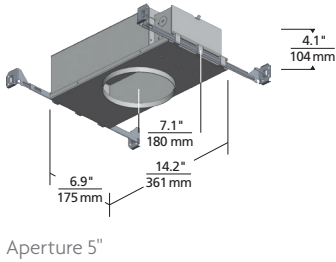

REFLECTIONS

SKYE FLANGELESS INDIRECT DOWNLIGHT

PHOTOMETRICS*

*For latest photometrics, please visit www.ELEMENT-Lighting.com

SKYE FLANGELESS 5"

Total Lumen Output:	684
Total Power:	9
Luminaire Efficacy:	76
Color Temp:	3000K
CRI:	90+

SKYE FLANGELESS 8"

Total Lumen Output:	1255
Total Power:	15
Luminaire Efficacy:	84
Color Temp:	3000K
CRI:	90+

SKYE FLANGELESS 12"

Total Lumen Output:	1989
Total Power:	30.8
Luminaire Efficacy:	64
Color Temp:	3000K
CRI:	90+