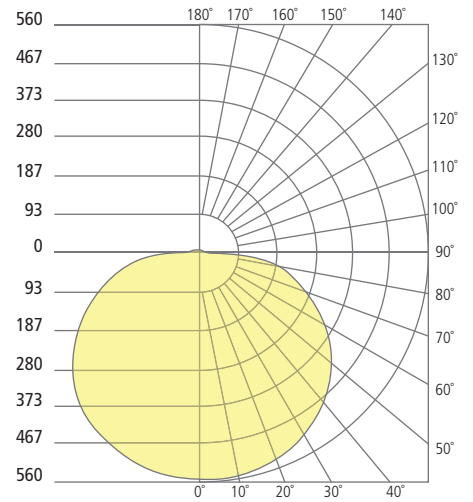

REFLECTIONS

SKYE FLANGELESS INDIRECT DOWNLIGHT

PHOTOMETRICS*

*For latest photometrics, please visit www.ELEMENT-Lighting.com

SKYE FLANGELESS 5"

Total Lumen Output:	684
Total Power:	9
Luminaire Efficacy:	76
Color Temp:	3000K
CRI:	90+

SKYE FLANGELESS 8"

Total Lumen Output:	1255
Total Power:	15
Luminaire Efficacy:	84
Color Temp:	3000K
CRI:	90+

SKYE FLANGELESS 12"

Total Lumen Output:	1989
Total Power:	30.8
Luminaire Efficacy:	64
Color Temp:	3000K
CRI:	90+