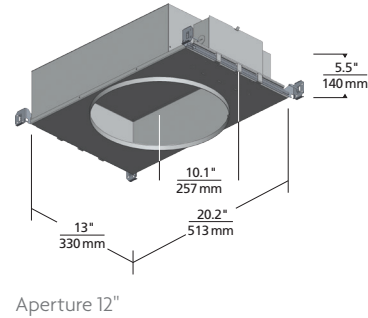

REFLECTIONS

TORUS FLANGED INDIRECT DOWNLIGHT

PHOTOMETRICS*

*For latest photometrics, please visit www.ELEMENT-Lighting.com

TORUS FLANGED 5"

Total Lumen Output:	684
Total Power:	9
Luminaire Efficacy:	76
Color Temp:	3000K
CRI:	90+

TORUS FLANGED 8"

Total Lumen Output:	943
Total Power:	15
Luminaire Efficacy:	62
Color Temp:	3000K
CRI:	90+

TORUS FLANGED 12"

Total Lumen Output:	1989
Total Power:	31
Luminaire Efficacy:	64
Color Temp:	3000K
CRI:	90+