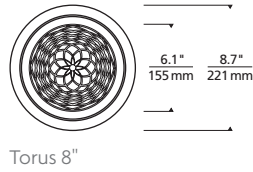

REFLECTIONS

TORUS FLANGED INDIRECT DOWNLIGHT

PHOTOMETRICS*

*For latest photometrics, please visit www.ELEMENT-Lighting.com

TORUS FLANGED 5"

Total Lumen Output:	684
Total Power:	9
Luminaire Efficacy:	76
Color Temp:	3000K
CRI:	90+

TORUS FLANGED 8"

Total Lumen Output:	943
Total Power:	15
Luminaire Efficacy:	62
Color Temp:	3000K
CRI:	90+

TORUS FLANGED 12"

Total Lumen Output:	1989
Total Power:	31
Luminaire Efficacy:	64
Color Temp:	3000K
CRI:	90+