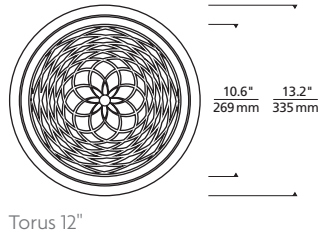

REFLECTIONS

TORUS FLANGED INDIRECT DOWNLIGHT

PHOTOMETRICS*

*For latest photometrics, please visit www.ELEMENT-Lighting.com

TORUS FLANGED 5"

Total Lumen Output:	684
Total Power:	9
Luminaire Efficacy:	76
Color Temp:	3000K
CRI:	90+

TORUS FLANGED 8"

Total Lumen Output:	943
Total Power:	15
Luminaire Efficacy:	62
Color Temp:	3000K
CRI:	90+

TORUS FLANGED 12"

Total Lumen Output:	1989
Total Power:	31
Luminaire Efficacy:	64
Color Temp:	3000K
CRI:	90+