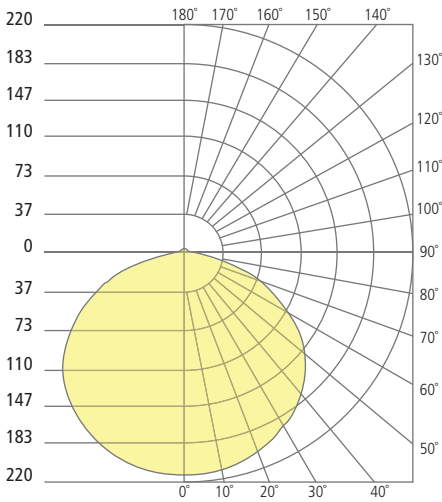

### PHOTOMETRICS\*

\*For latest photometrics, please visit [www.ELEMENT-Lighting.com](http://www.ELEMENT-Lighting.com)

#### TORUS FLANGED 5"

Total Lumen Output:	684
Total Power:	9
Luminaire Efficacy:	76
Color Temp:	3000K
CRI:	90+

#### TORUS FLANGED 8"

Total Lumen Output:	943
Total Power:	15
Luminaire Efficacy:	62
Color Temp:	3000K
CRI:	90+

#### TORUS FLANGED 12"

Total Lumen Output:	1989
Total Power:	31
Luminaire Efficacy:	64
Color Temp:	3000K
CRI:	90+