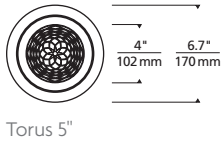

REFLECTIONS

TORUS FLANGED INDIRECT DOWNLIGHT

PHOTOMETRICS*

*For latest photometrics, please visit www.ELEMENT-Lighting.com

TORUS FLANGED 5"

Total Lumen Output:	684
Total Power:	9
Luminaire Efficacy:	76
Color Temp:	3000K
CRI:	90+

TORUS FLANGED 8"

Total Lumen Output:	943
Total Power:	15
Luminaire Efficacy:	62
Color Temp:	3000K
CRI:	90+

TORUS FLANGED 12"

Total Lumen Output:	1989
Total Power:	31
Luminaire Efficacy:	64
Color Temp:	3000K
CRI:	90+