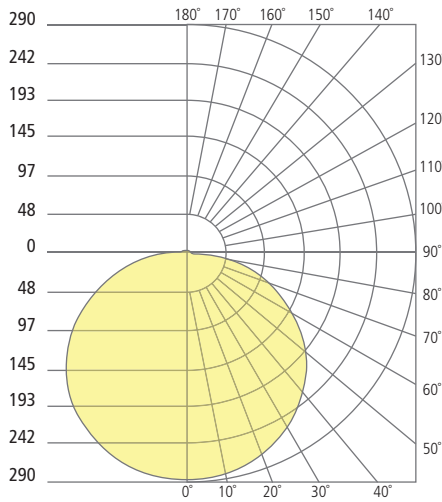

### PHOTOMETRICS\*

\*For latest photometrics, please visit [www.ELEMENT-Lighting.com](http://www.ELEMENT-Lighting.com)

#### TORUS FLANGED 5"

Total Lumen Output:	684
Total Power:	9
Luminaire Efficacy:	76
Color Temp:	3000K
CRI:	90+

#### TORUS FLANGED 8"

Total Lumen Output:	943
Total Power:	15
Luminaire Efficacy:	62
Color Temp:	3000K
CRI:	90+

#### TORUS FLANGED 12"

Total Lumen Output:	1989
Total Power:	31
Luminaire Efficacy:	64
Color Temp:	3000K
CRI:	90+