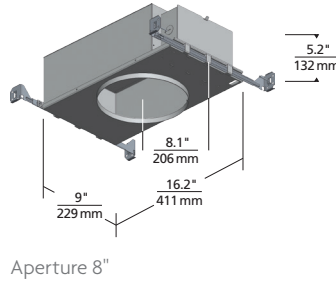

REFLECTIONS

TORUS FLANGED INDIRECT DOWNLIGHT

PHOTOMETRICS*

*For latest photometrics, please visit www.ELEMENT-Lighting.com

TORUS FLANGED 5"

Total Lumen Output:	684
Total Power:	9
Luminaire Efficacy:	76
Color Temp:	3000K
CRI:	90+

TORUS FLANGED 8"

Total Lumen Output:	943
Total Power:	15
Luminaire Efficacy:	62
Color Temp:	3000K
CRI:	90+

TORUS FLANGED 12"

Total Lumen Output:	1989
Total Power:	31
Luminaire Efficacy:	64
Color Temp:	3000K
CRI:	90+