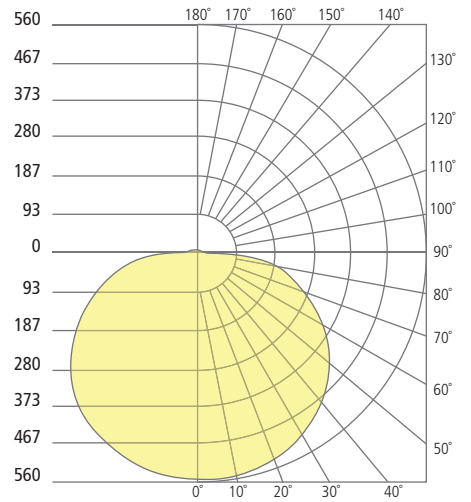

### PHOTOMETRICS\*

\*For latest photometrics, please visit [www.ELEMENT-Lighting.com](http://www.ELEMENT-Lighting.com)

#### TORUS FLANGED 5"

Total Lumen Output:	684
Total Power:	9
Luminaire Efficacy:	76
Color Temp:	3000K
CRI:	90+

#### TORUS FLANGED 8"

Total Lumen Output:	943
Total Power:	15
Luminaire Efficacy:	62
Color Temp:	3000K
CRI:	90+

#### TORUS FLANGED 12"

Total Lumen Output:	1989
Total Power:	31
Luminaire Efficacy:	64
Color Temp:	3000K
CRI:	90+