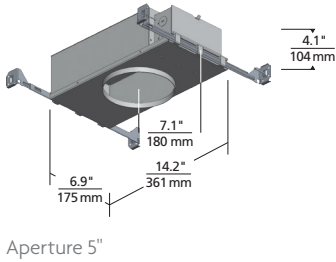

REFLECTIONS

TORUS FLANGED INDIRECT DOWNLIGHT

PHOTOMETRICS*

*For latest photometrics, please visit www.ELEMENT-Lighting.com

TORUS FLANGED 5"

Total Lumen Output:	684
Total Power:	9
Luminaire Efficacy:	76
Color Temp:	3000K
CRI:	90+

TORUS FLANGED 8"

Total Lumen Output:	943
Total Power:	15
Luminaire Efficacy:	62
Color Temp:	3000K
CRI:	90+

TORUS FLANGED 12"

Total Lumen Output:	1989
Total Power:	31
Luminaire Efficacy:	64
Color Temp:	3000K
CRI:	90+