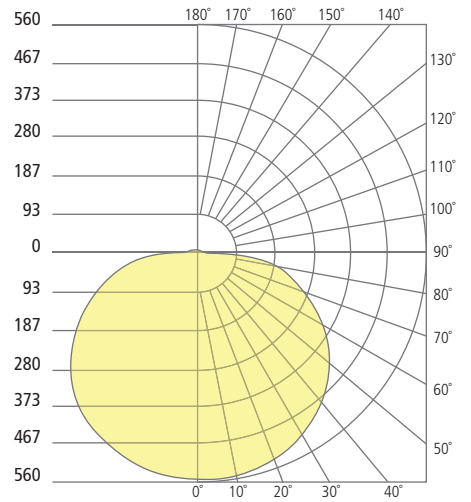

REFLECTIONS

TORUS FLANGED INDIRECT DOWNLIGHT

PHOTOMETRICS*

*For latest photometrics, please visit www.ELEMENT-Lighting.com

TORUS FLANGED 5"

Total Lumen Output:	684
Total Power:	9
Luminaire Efficacy:	76
Color Temp:	3000K
CRI:	90+

TORUS FLANGED 8"

Total Lumen Output:	1255
Total Power:	15
Luminaire Efficacy:	84
Color Temp:	3000K
CRI:	90+

TORUS FLANGED 12"

Total Lumen Output:	1989
Total Power:	31
Luminaire Efficacy:	64
Color Temp:	3000K
CRI:	90+