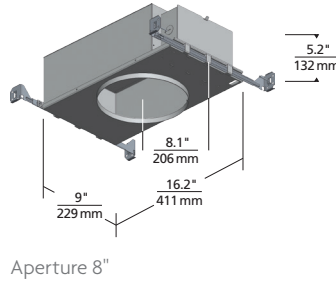

REFLECTIONS

TORUS FLANGED INDIRECT DOWNLIGHT

PHOTOMETRICS*

*For latest photometrics, please visit www.ELEMENT-Lighting.com

TORUS FLANGED 5"

Total Lumen Output:	684
Total Power:	9
Luminaire Efficacy:	76
Color Temp:	3000K
CRI:	90+

TORUS FLANGED 8"

Total Lumen Output:	1255
Total Power:	15
Luminaire Efficacy:	84
Color Temp:	3000K
CRI:	90+

TORUS FLANGED 12"

Total Lumen Output:	1989
Total Power:	31
Luminaire Efficacy:	64
Color Temp:	3000K
CRI:	90+