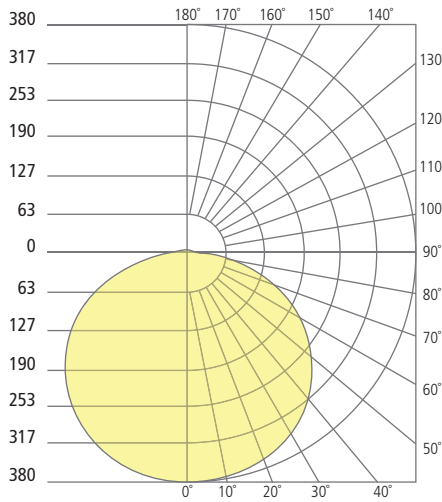

REFLECTIONS

TORUS FLANGED INDIRECT DOWNLIGHT

PHOTOMETRICS*

*For latest photometrics, please visit www.ELEMENT-Lighting.com

TORUS FLANGED 5"

Total Lumen Output:	684
Total Power:	9
Luminaire Efficacy:	76
Color Temp:	3000K
CRI:	90+

TORUS FLANGED 8"

Total Lumen Output:	1255
Total Power:	15
Luminaire Efficacy:	84
Color Temp:	3000K
CRI:	90+

TORUS FLANGED 12"

Total Lumen Output:	1989
Total Power:	31
Luminaire Efficacy:	64
Color Temp:	3000K
CRI:	90+