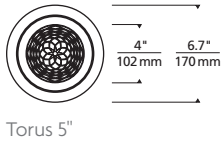

REFLECTIONS

TORUS FLANGED INDIRECT DOWNLIGHT

PHOTOMETRICS*

*For latest photometrics, please visit www.ELEMENT-Lighting.com

TORUS FLANGED 5"

Total Lumen Output:	684
Total Power:	9
Luminaire Efficacy:	76
Color Temp:	3000K
CRI:	90+

TORUS FLANGED 8"

Total Lumen Output:	1255
Total Power:	15
Luminaire Efficacy:	84
Color Temp:	3000K
CRI:	90+

TORUS FLANGED 12"

Total Lumen Output:	1989
Total Power:	31
Luminaire Efficacy:	64
Color Temp:	3000K
CRI:	90+