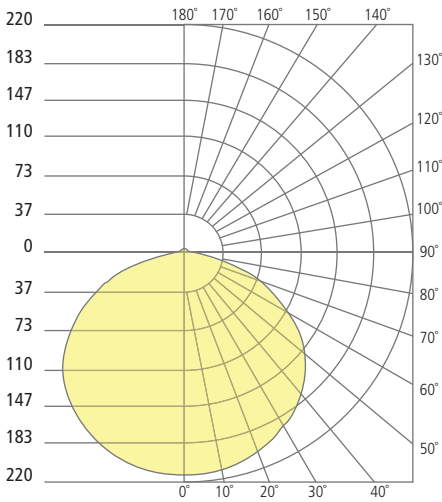

REFLECTIONS

TORUS FLANGED INDIRECT DOWNLIGHT

PHOTOMETRICS*

*For latest photometrics, please visit www.ELEMENT-Lighting.com

TORUS FLANGED 5"

Total Lumen Output:	684
Total Power:	9
Luminaire Efficacy:	76
Color Temp:	3000K
CRI:	90+

TORUS FLANGED 8"

Total Lumen Output:	1255
Total Power:	15
Luminaire Efficacy:	84
Color Temp:	3000K
CRI:	90+

TORUS FLANGED 12"

Total Lumen Output:	1989
Total Power:	31
Luminaire Efficacy:	64
Color Temp:	3000K
CRI:	90+