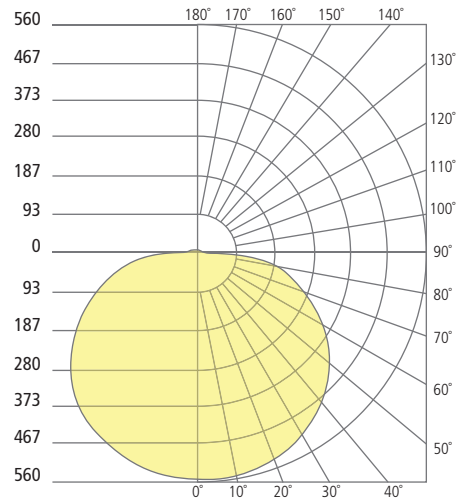

PROJECT INFO

FIXTURE TYPE & QUANTITY

JOB NAME & INFO

NOTES

© 2016 Tech Lighting, L.L.C. All rights reserved. The "Tech Lighting" graphic is a registered trademark of Tech Lighting, L.L.C. Tech Lighting reserves the right to change specifications for product improvements without notification.

ELEMENT
by Tech Lighting®

GENERATION BRANDS
7400 Linder Avenue, Skokie, Illinois 60077
T 847.410.4400 F 847.410.4500