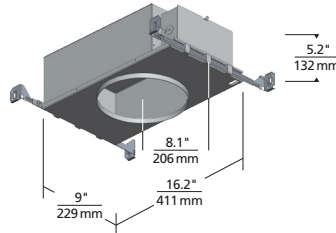

REFLECTIONS

TORUS FLANGED INDIRECT DOWNLIGHT

Aperture 5"

Aperture 8"

Aperture 12"

PHOTOMETRICS*

*For latest photometrics, please visit www.ELEMENT-Lighting.com

TORUS FLANGED 5"