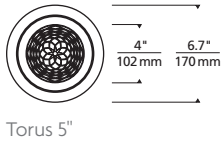

REFLECTIONS

TORUS FLANGED INDIRECT DOWNLIGHT

Aperture 5"

Aperture 8"

Aperture 12"

PHOTOMETRICS*

*For latest photometrics, please visit www.ELEMENT-Lighting.com

TORUS FLANGED 5"

Total Lumen Output:	684
Total Power:	9
Luminaire Efficacy:	76
Color Temp:	3000K
CRI:	90+

TORUS FLANGED 8"

Total Lumen Output:	1255
Total Power:	15
Luminaire Efficacy:	84
Color Temp:	3000K
CRI:	90+

TORUS FLANGED 12"

Total Lumen Output:	1989
Total Power:	31
Luminaire Efficacy:	64
Color Temp:	3000K
CRI:	90+