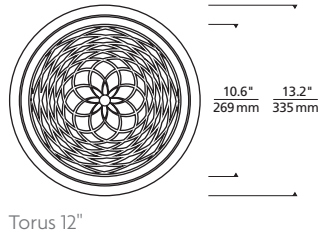

Pristine design and illumination:

- Reduced glare, indirect illumination (dimnable for enhanced mood-setting options)
- Three Aperture Options: 5", 8" and 12"
- Beveled, rounded trim edges smoothly and seamlessly integrate into ceiling

REFLECTIONS

TORUS FLANGED INDIRECT DOWNLIGHT

Aperture 5"

Aperture 8"

Aperture 12"

PHOTOMETRICS*

*For latest photometrics, please visit www.ELEMENT-Lighting.com

TORUS FLANGED 5"