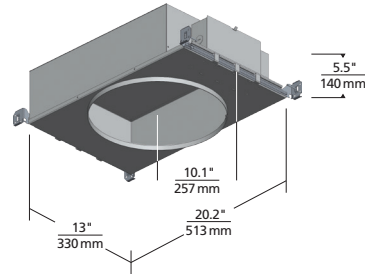

REFLECTIONS

TORUS FLANGED INDIRECT DOWNLIGHT

Aperture 12"

PHOTOMETRICS*

*For latest photometrics, please visit www.ELEMENT-Lighting.com

TORUS FLANGED 5"

Total Lumen Output:	684
Total Power:	9
Luminaire Efficacy:	76
Color Temp:	3000K
CRI:	90+

TORUS FLANGED 8"

Total Lumen Output:	1255
Total Power:	15
Luminaire Efficacy:	84
Color Temp:	3000K
CRI:	90+

TORUS FLANGED 12"

Total Lumen Output:	1989
Total Power:	31
Luminaire Efficacy:	64
Color Temp:	3000K
CRI:	90+