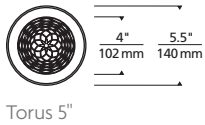

REFLECTIONS

TORUS FLANGELESS INDIRECT DOWNLIGHT

Torus 5"