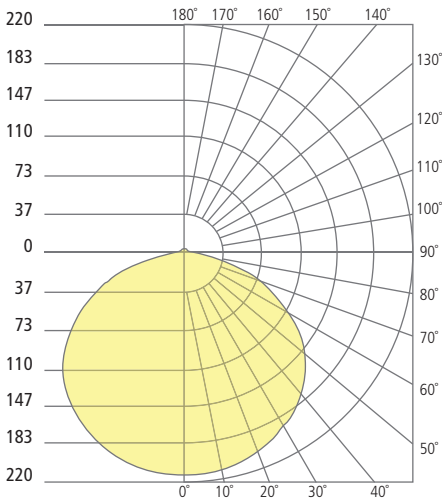

REFLECTIONS

TORUS FLANGELESS INDIRECT DOWNLIGHT

Torus 5"

Torus 8"

Torus 12"

Aperture 5"

Aperture 8"

Aperture 12"

PHOTOMETRICS*

*For latest photometrics, please visit www.ELEMENT-Lighting.com

TORUS FLANGELESS 5"

Total Lumen Output:	684
Total Power:	9
Luminaire Efficacy:	76
Color Temp:	3000K
CRI:	90+

TORUS FLANGELESS 8"

Total Lumen Output:	943
Total Power:	15
Luminaire Efficacy:	62
Color Temp:	3000K
CRI:	90+

TORUS FLANGELESS 12"

Total Lumen Output:	1989
Total Power:	31
Luminaire Efficacy:	64
Color Temp:	3000K
CRI:	90+

PROJECT INFO