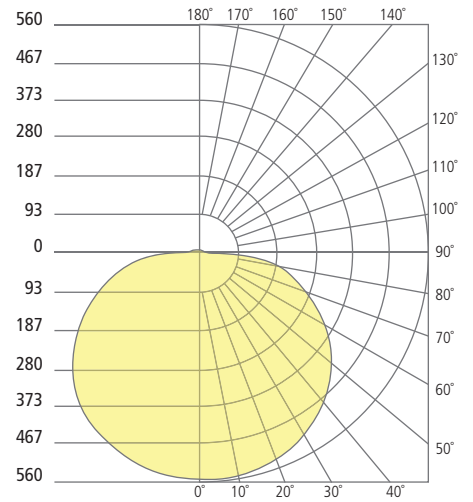

REFLECTIONS

TORUS FLANGELESS INDIRECT DOWNLIGHT

Torus 5"

Torus 8"

Torus 12"

Aperture 5"

Aperture 8"

Aperture 12"

PHOTOMETRICS*

*For latest photometrics, please visit www.ELEMENT-Lighting.com

TORUS FLANGELESS 5"

Total Lumen Output:	684
Total Power:	9
Luminaire Efficacy:	76
Color Temp:	3000K
CRI:	90+

TORUS FLANGELESS 8"

Total Lumen Output:	943
Total Power:	15
Luminaire Efficacy:	62
Color Temp:	3000K
CRI:	90+

TORUS FLANGELESS 12"

Total Lumen Output:	1989
Total Power:	31
Luminaire Efficacy:	64
Color Temp:	3000K
CRI:	90+

PROJECT INFO