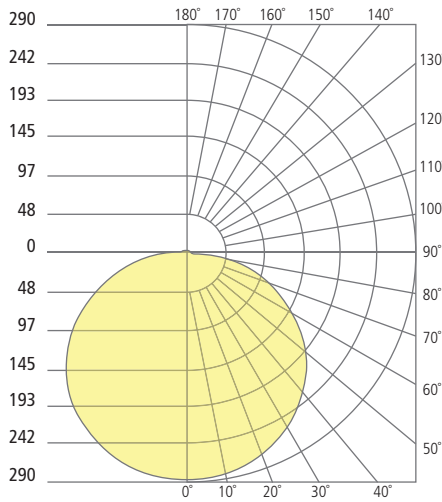

REFLECTIONS

TORUS FLANGELESS INDIRECT DOWNLIGHT

Torus 5"

Torus 8"

Torus 12"

Aperture 5"

Aperture 8"

Aperture 12"

PHOTOMETRICS*

*For latest photometrics, please visit www.ELEMENT-Lighting.com

TORUS FLANGELESS 5"

Total Lumen Output:	684
Total Power:	9
Luminaire Efficacy:	76
Color Temp:	3000K
CRI:	90+

TORUS FLANGELESS 8"

Total Lumen Output:	943
Total Power:	15
Luminaire Efficacy:	62
Color Temp:	3000K
CRI:	90+

TORUS FLANGELESS 12"

Total Lumen Output:	1989
Total Power:	31
Luminaire Efficacy:	64
Color Temp:	3000K
CRI:	90+

PROJECT INFO