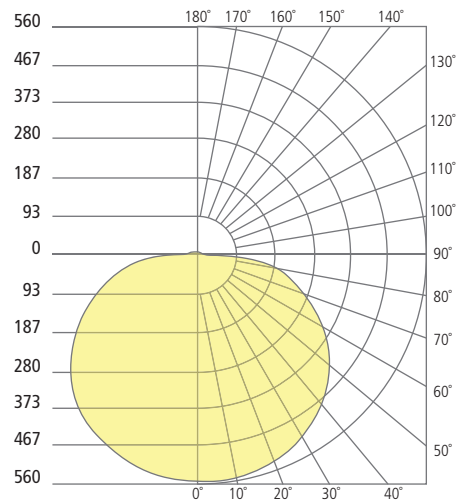

### PHOTOMETRICS\*

\*For latest photometrics, please visit [www.ELEMENT-Lighting.com](http://www.ELEMENT-Lighting.com)

#### TORUS FLANGELESS 5"

Total Lumen Output:	684
Total Power:	9
Luminaire Efficacy:	76
Color Temp:	3000K
CRI:	90+

#### TORUS FLANGELESS 8"

Total Lumen Output:	1255
Total Power:	15
Luminaire Efficacy:	84
Color Temp:	3000K
CRI:	90+

#### TORUS FLANGELESS 12"

Total Lumen Output:	1989
Total Power:	31
Luminaire Efficacy:	64
Color Temp:	3000K
CRI:	90+