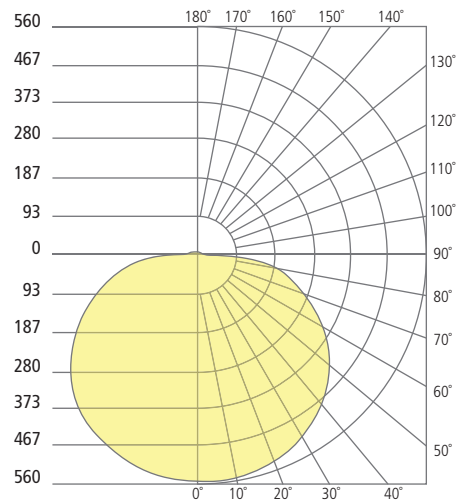

Aperture 12"

PHOTOMETRICS*

*For latest photometrics, please visit www.ELEMENT-Lighting.com

TORUS FLANGELESS 5"

Total Lumen Output:	684
Total Power:	9
Luminaire Efficacy:	76
Color Temp:	3000K
CRI:	90+

TORUS FLANGELESS 8"

Total Lumen Output:	1255
Total Power:	15
Luminaire Efficacy:	84
Color Temp:	3000K
CRI:	90+

TORUS FLANGELESS 12"

Total Lumen Output:	1989
Total Power:	31
Luminaire Efficacy:	64
Color Temp:	3000K
CRI:	90+