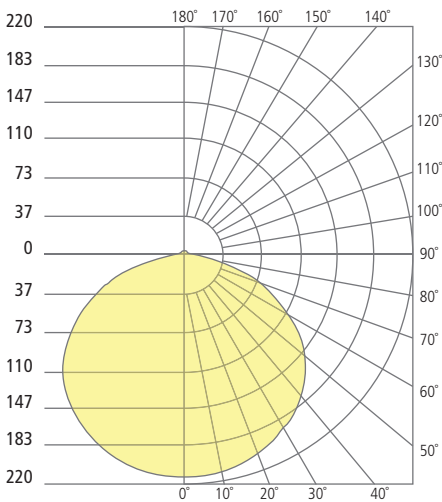

Aperture 12"

PHOTOMETRICS*

*For latest photometrics, please visit www.ELEMENT-Lighting.com

TORUS FLANGELESS 5"

Total Lumen Output:	684
Total Power:	9
Luminaire Efficacy:	76
Color Temp:	3000K
CRI:	90+

TORUS FLANGELESS 8"

Total Lumen Output:	1255
Total Power:	15
Luminaire Efficacy:	84
Color Temp:	3000K
CRI:	90+

TORUS FLANGELESS 12"

Total Lumen Output:	1989
Total Power:	31
Luminaire Efficacy:	64
Color Temp:	3000K
CRI:	90+