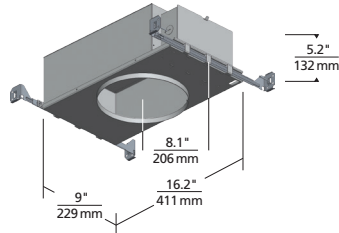

REFLECTIONS

TORUS FLANGELESS INDIRECT DOWNLIGHT

techlighting.com

Torus 5"

Torus 8"

Torus 12"

Aperture 5"

Aperture 8"