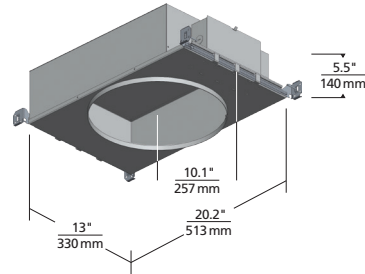

REFLECTIONS

TORUS FLANGELESS INDIRECT DOWNLIGHT

techlighting.com

Torus 5"

Torus 8"

Torus 12"

Aperture 5"

Aperture 8"