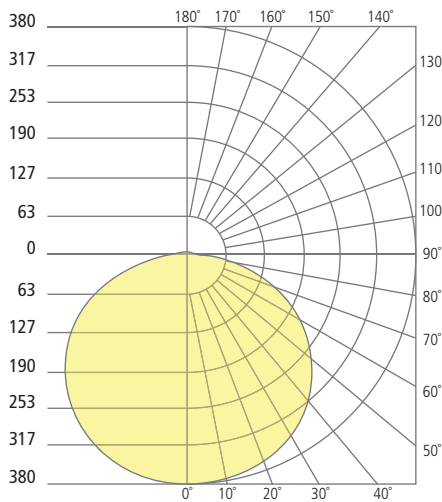

Aperture 12"

PHOTOMETRICS*

*For latest photometrics, please visit www.ELEMENT-Lighting.com

TORUS FLANGELESS 5"

Total Lumen Output:	684
Total Power:	9
Luminaire Efficacy:	76
Color Temp:	3000K
CRI:	90+

TORUS FLANGELESS 8"

Total Lumen Output:	1255
Total Power:	15
Luminaire Efficacy:	84
Color Temp:	3000K
CRI:	90+

TORUS FLANGELESS 12"

Total Lumen Output:	1989
Total Power:	31
Luminaire Efficacy:	64
Color Temp:	3000K
CRI:	90+