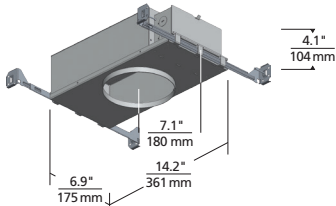

REFLECTIONS

TORUS FLANGELESS INDIRECT DOWNLIGHT

techlighting.com

Torus 5"

Torus 8"

Torus 12"

Aperture 5"

Aperture 8"