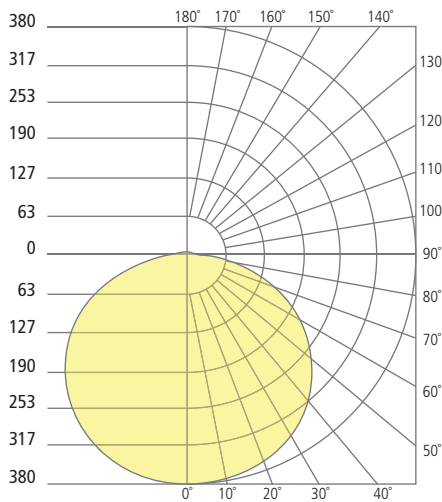

REFLECTIONS

TORUS FLANGELESS INDIRECT DOWNLIGHT

Torus 5"

Torus 8"

Torus 12"

Aperture 5"

Aperture 8"

Aperture 12"

PHOTOMETRICS*

*For latest photometrics, please visit www.ELEMENT-Lighting.com

TORUS FLANGELESS 5"

Total Lumen Output:	684
Total Power:	9
Luminaire Efficacy:	76
Color Temp:	3000K
CRI:	90+

TORUS FLANGELESS 8"

Total Lumen Output:	1255
Total Power:	15
Luminaire Efficacy:	84
Color Temp:	3000K
CRI:	90+

TORUS FLANGELESS 12"

Total Lumen Output:	1989
Total Power:	31
Luminaire Efficacy:	64
Color Temp:	3000K
CRI:	90+