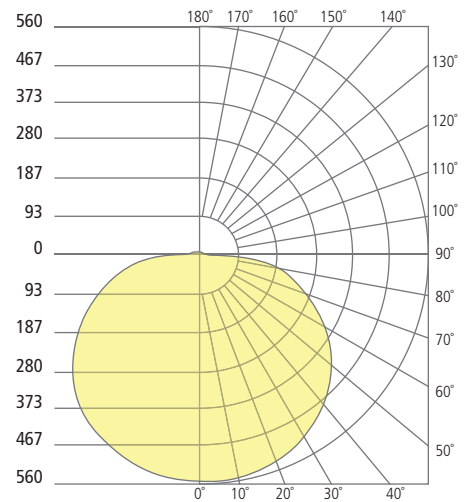

REFLECTIONS

TORUS FLANGELESS INDIRECT DOWNLIGHT

Torus 5"

Torus 8"

Torus 12"

Aperture 5"

Aperture 8"

Aperture 12"

PHOTOMETRICS*

*For latest photometrics, please visit www.ELEMENT-Lighting.com

TORUS FLANGELESS 5"

Total Lumen Output:	684
Total Power:	9
Luminaire Efficacy:	76
Color Temp:	3000K
CRI:	90+

TORUS FLANGELESS 8"

Total Lumen Output:	1255
Total Power:	15
Luminaire Efficacy:	84
Color Temp:	3000K
CRI:	90+

TORUS FLANGELESS 12"

Total Lumen Output:	1989
Total Power:	31
Luminaire Efficacy:	64
Color Temp:	3000K
CRI:	90+