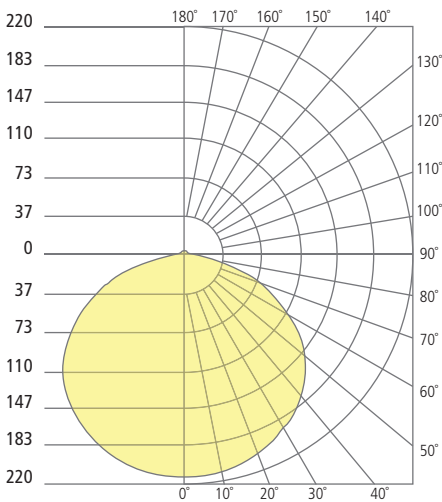

REFLECTIONS

TORUS FLANGELESS INDIRECT DOWNLIGHT

Torus 5"

Torus 8"

Torus 12"

Aperture 5"

Aperture 8"

Aperture 12"

PHOTOMETRICS*

*For latest photometrics, please visit www.ELEMENT-Lighting.com

TORUS FLANGELESS 5"

Total Lumen Output:	684
Total Power:	9
Luminaire Efficacy:	76
Color Temp:	3000K
CRI:	90+

TORUS FLANGELESS 8"

Total Lumen Output:	1255
Total Power:	15
Luminaire Efficacy:	84
Color Temp:	3000K
CRI:	90+

TORUS FLANGELESS 12"

Total Lumen Output:	1989
Total Power:	31
Luminaire Efficacy:	64
Color Temp:	3000K
CRI:	90+