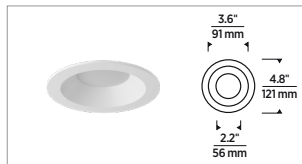

ROUND FLANGED