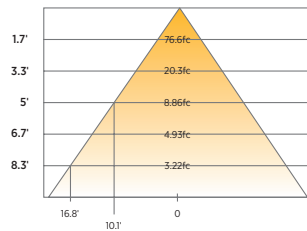

VERSE™ 3" LED

FIXED AND WALL WASH DOWNLIGHTS

PHOTOMETRICS

Description: 3" LED Downlight
3000K
Model: Verse 9W Fixed
Input Power (Watts): 8.85
Input Power Factor: 0.99
Absolute Luminous Flux (Lumens): 936
Lumen Efficacy (Lumens per Watt): 105.7

Description: 3" LED Downlight
3000K
Model: Verse 9W Wall Wash
Input Power (Watts): 8.83
Input Power Factor: 0.99
Absolute Luminous Flux (Lumens): 660
Lumen Efficacy (Lumens per Watt): 74.8

ANGLE	0°	45°	90°
0°	509	509	509
5°	505	507	507
10°	501	503	501
15°	492	491	487
20°	475	470	465
25°	449	441	433
30°	413	402	394
35°	367	355	346
40°	312	300	291
45°	255	242	233
50°	190	177	168
55°	126	117	111
60°	79	72	69
65°	46	42	41
70°	25	22	22
75°	12	10	10
80°	5	4	4
85°	2	2	2
90°	0	0	0

ANGLE	0°	45°	90°
0°	222	222	222
5°	201	204	220
10°	184	189	213
15°	178	179	205
20°	178	172	192
25°	178	171	178
30°	174	169	163
35°	166	162	148
40°	153	151	133
45°	135	135	119
50°	115	118	104
55°	91	97	89
60°	69	76	71
65°	47	54	53
70°	27	33	35
75°	13	15	20
80°	6	5	9
85°	3	2	1
90°	0	0	0