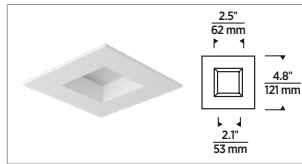

VERSE™ 3" LED

FIXED AND WALL WASH DOWNLIGHTS

ORDERING INFORMATION

HOUSING

ITEM NUMBER	DESCRIPTION
V3R27	VERSE 3" NEW CONSTRUCTION | 2700K
V3R30	VERSE 3" NEW CONSTRUCTION | 3000K

Trims are required and must be ordered separately.
All housings are IC-rated, airtight, fire-rated, and wet-rated.
All modules are 120V.

TRIM

ITEM NUMBER	DESCRIPTION
V3RDWH	VERSE 3" | ROUND | FIXED
V3RWWH	VERSE 3" | ROUND | WALL WASH
V3SDWH	VERSE 3" | SQUARE | FIXED
V3SWWH	VERSE 3" | SQUARE | WALL WASH

All trims are flanged white.

V3RWWH, V3SWWH - Wall Wash estimated shipping July 2022.

TRIMS

FIXED

SQUARE FLANGED