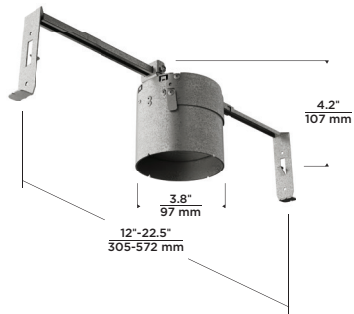

- 951 lumens
- 2700K or 3000K; 90+ CRI
- Easy installation
- Light source is integrated as part of the housing
- One housing for round and square trim options
- 4.2" tall housing fits into shallow plenums
- Collar notches assist in the alignment of multiple housings
- By removing the LED module, the housing can be used as a standard junction box for pendants or other light fixtures
- IC-rated, airtight, wet-rated, meets UL 514A standards, code compliant for use in fire-rated assemblies up to a maximum of 2-hours per International Building Code Section 714
- Patent pending

TRIM

ITEM NUMBER	DESCRIPTION
V3RDWH	VERSE 3" ROUND FIXED
V3RWWH	VERSE 3" ROUND WALL WASH
V3SDWH	VERSE 3" SQUARE FIXED
V3SWWH	VERSE 3" SQUARE WALL WASH

All trims are flanged white.

V3RWWH, V3SWWH - Wall Wash estimated shipping July 2022.

TRIMS

FIXED

SQUARE FLANGED

WALL WASH

SQUARE FLANGED

ROUND FLANGED

ROUND FLANGED

HOUSING

IC AIRTIGHT

VERSE™ 3" LED

FIXED AND WALL WASH DOWNLIGHTS

PHOTOMETRICS

Description: 3" LED Downlight
3000K
Model: Verse 9W Fixed
Input Power (Watts): 8.85
Input Power Factor: 0.99
Absolute Luminous Flux (Lumens): 936
Lumen Efficacy (Lumens per Watt): 105.7