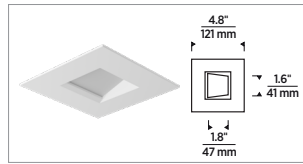

WALL WASH

SQUARE FLANGED