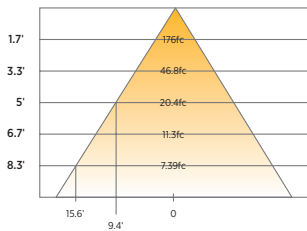

VERSE™ 3" LED

FIXED AND WALL WASH DOWNLIGHTS

PHOTOMETRICS

Description: 3" LED Downlight
3000K
Model: Verse 9W Fixed
Input Power (Watts): 8.85
Input Power Factor: 0.99
Absolute Luminous Flux (Lumens): 936
Lumen Efficacy (Lumens per Watt): 105.7

Description: 3" LED Downlight
3000K
Model: Verse 9W Wall Wash
Input Power (Watts): 8.83
Input Power Factor: 0.99
Absolute Luminous Flux (Lumens): 660
Lumen Efficacy (Lumens per Watt): 74.8

ANGLE	0°	45°	90°
0°	509	509	509
5°	505	507	507
10°	501	503	501
15°	492	491	487
20°	475	470	465
25°	449	441	433
30°	413	402	394
35°	367	355	346
40°	312	300	291
45°	255	242	233
50°	190	177	168
55°	126	117	111
60°	79	72	69
65°	46	42	41
70°	25	22	22
75°	12	10	10
80°	5	4	4
85°	2	2	2
90°	0	0	0

ANGLE	0°	45°	90°
0°	222	222	222
5°	201	204	220
10°	184	189	213
15°	178	179	205
20°	178	172	192
25°	178	171	178
30°	174	169	163
35°	166	162	148
40°	153	151	133
45°	135	135	119
50°	115	118	104
55°	91	97	89
60°	69	76	71
65°	47	54	53
70°	27	33	35
75°	13	15	20
80°	6	5	9
85°	3	2	1
90°	0	0	0