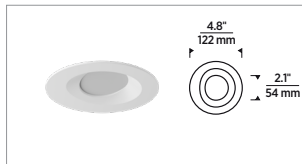

ROUND FLANGED