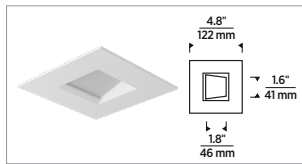

WALL WASH

SQUARE FLANGED