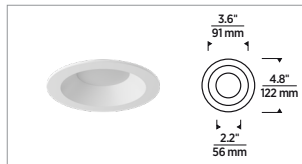

ROUND FLANGED