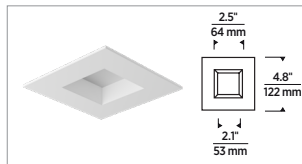

VERSE™ 3" LED

FIXED AND WALL WASH DOWNLIGHTS

ORDERING INFORMATION

HOUSING

ITEM NUMBER	DESCRIPTION
V3R27	VERSE 3" NEW CONSTRUCTION | 2700K
V3R30	VERSE 3" NEW CONSTRUCTION | 3000K

Trims are required and must be ordered separately.
All housings are IC-rated, airtight, fire-rated, and wet-rated.
All modules are 120V.

TRIM

ITEM NUMBER	DESCRIPTION
V3RDWH	VERSE 3" | ROUND | FIXED
V3RWWH	VERSE 3" | ROUND | WALL WASH
V3SDWH	VERSE 3" | SQUARE | FIXED
V3SWWH	VERSE 3" | SQUARE | WALL WASH

All trims are flanged white.

TRIMS

FIXED

SQUARE FLANGED