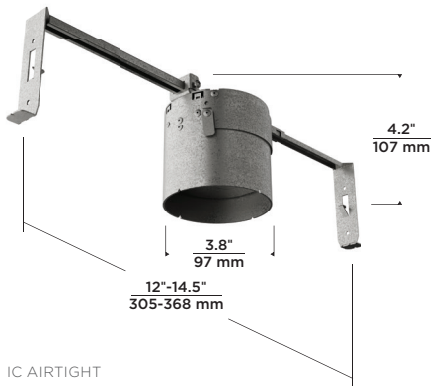

VERSE™ 3" LED

FIXED AND WALL WASH DOWNLIGHTS

The VERSE 3" LED Fixed and Wall Wash Downlights offer a cost-effective alternative for residential, multifamily and hospitality applications without sacrificing aesthetics or quality. VERSE is IC-rated and provides a minimal profile without the need for a large housing. The LED subassembly and driver ship integrated with the housing which eliminates a second wiring step after the ceiling is installed.

- 950 lumens
- 2700K and 3000K; 90+ CRI
- Easy installation
- Light source is integrated as part of the housing
- One housing for round and square trim options
- 4.2" tall housing fits into shallow plenums
- Collar notches assist in the alignment of multiple housings
- By removing the LED module, the housing can be used as a standard junction box for pendants or other light fixtures
- IC-rated, airtight, wet-rated, certified for UL 514A standards, code compliant for use in fire-rated assemblies up to a maximum of 2 hours per International Building Code Section 714
- Patent pending

WALL WASH

SQUARE FLANGED

ROUND FLANGED

ROUND FLANGED

HOUSING

IC AIRTIGHT

VERSE™ 3" LED

FIXED AND WALL WASH DOWNLIGHTS

PHOTOMETRICS

Description: 3" LED Downlight
3000K

Model: Verse 9W Fixed

Input Power (Watts): 8.85

Input Power Factor: 0.99

Absolute Luminous Flux (Lumens): 936

Lumen Efficacy (Lumens per Watt): 105.7

ANGLE	0°	45°	90°
0°	509	509	509
5°	505	507	507
10°	501	503	501
15°	492	491	487
20°	475	470	465
25°	449	441	433
30°	413	402	394
35°	367	355	346
40°	312	300	291
45°	255	242	233
50°	190	177	168
55°	126	117	111
60°	79	72	69
65°	46	42	41
70°	25	22	22
75°	12	10	10
80°	5	4	4
85°	2	2	2
90°	0	0	0