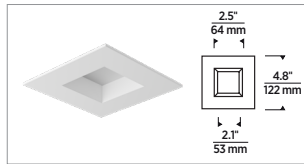

VERSE™ 3" LED

REMODEL FIXED AND WALL WASH DOWNLIGHTS

ORDERING INFORMATION

HOUSING

ITEM NUMBER	DESCRIPTION
V3RR27	VERSE 3" REMODEL HOUSING | 2700K
V3RR30	VERSE 3" REMODEL HOUSING | 3000K

Trims are required and must be ordered separately.
All housings are IC-rated, airtight and wet-rated.
All modules are 120V.

TRIM

ITEM NUMBER	DESCRIPTION
V3RDWH	VERSE 3" | ROUND | FIXED
V3RWWH	VERSE 3" | ROUND | WALL WASH
V3SDWH	VERSE 3" | SQUARE | FIXED
V3SWWH	VERSE 3" | SQUARE | WALL WASH

All trims are flanged white.

TRIMS

FIXED

SQUARE FLANGED