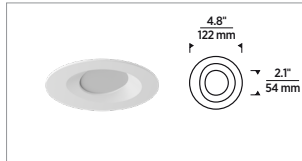

ROUND FLANGED