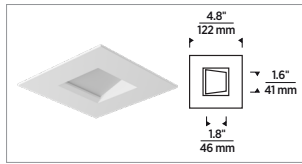

WALL WASH

SQUARE FLANGED