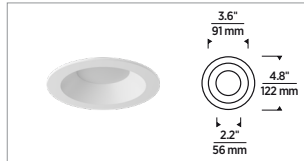

ROUND FLANGED